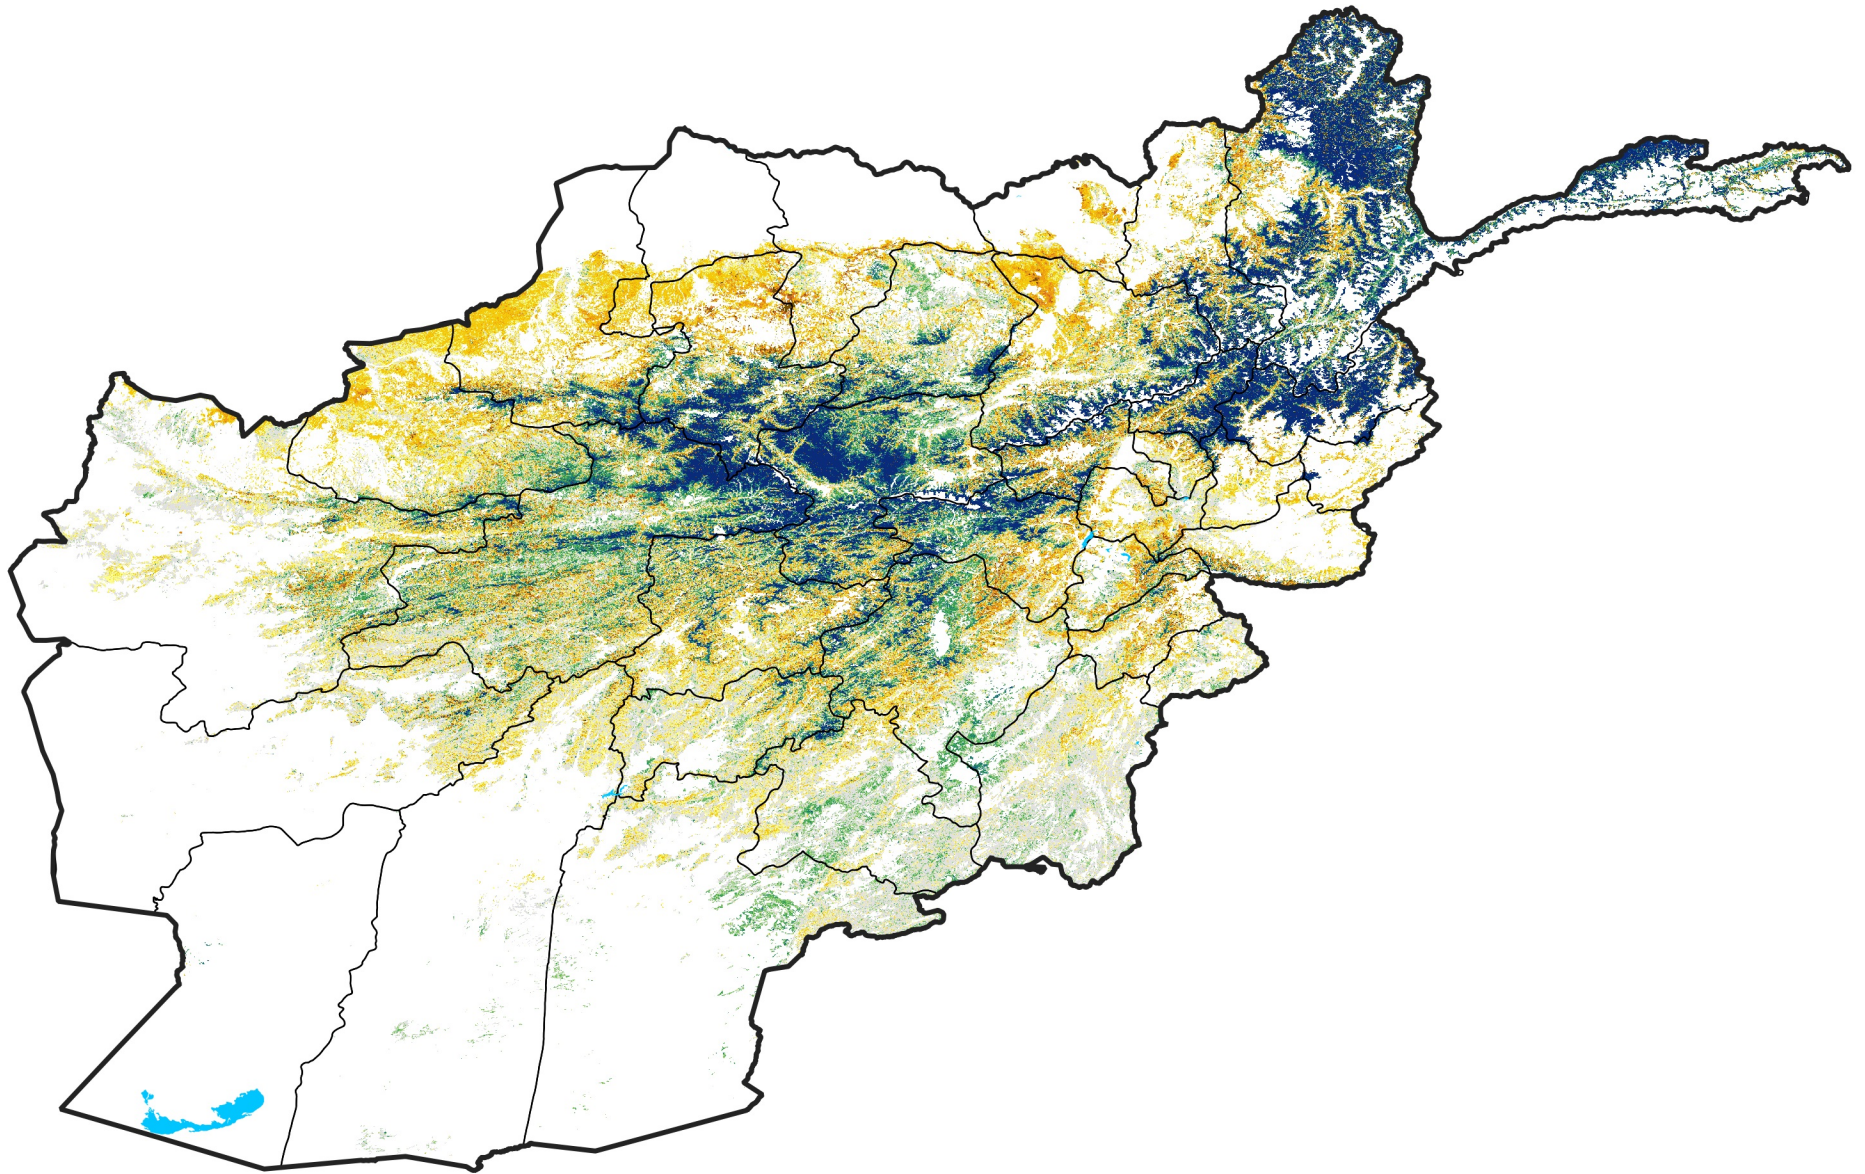

Afghanistan Rangeland Agricultural Areas

Percent of Mean NDVI

2007 / mean (2003 - 2022)

Period 35 / December 11 - 20, 2007

Percent of Normal