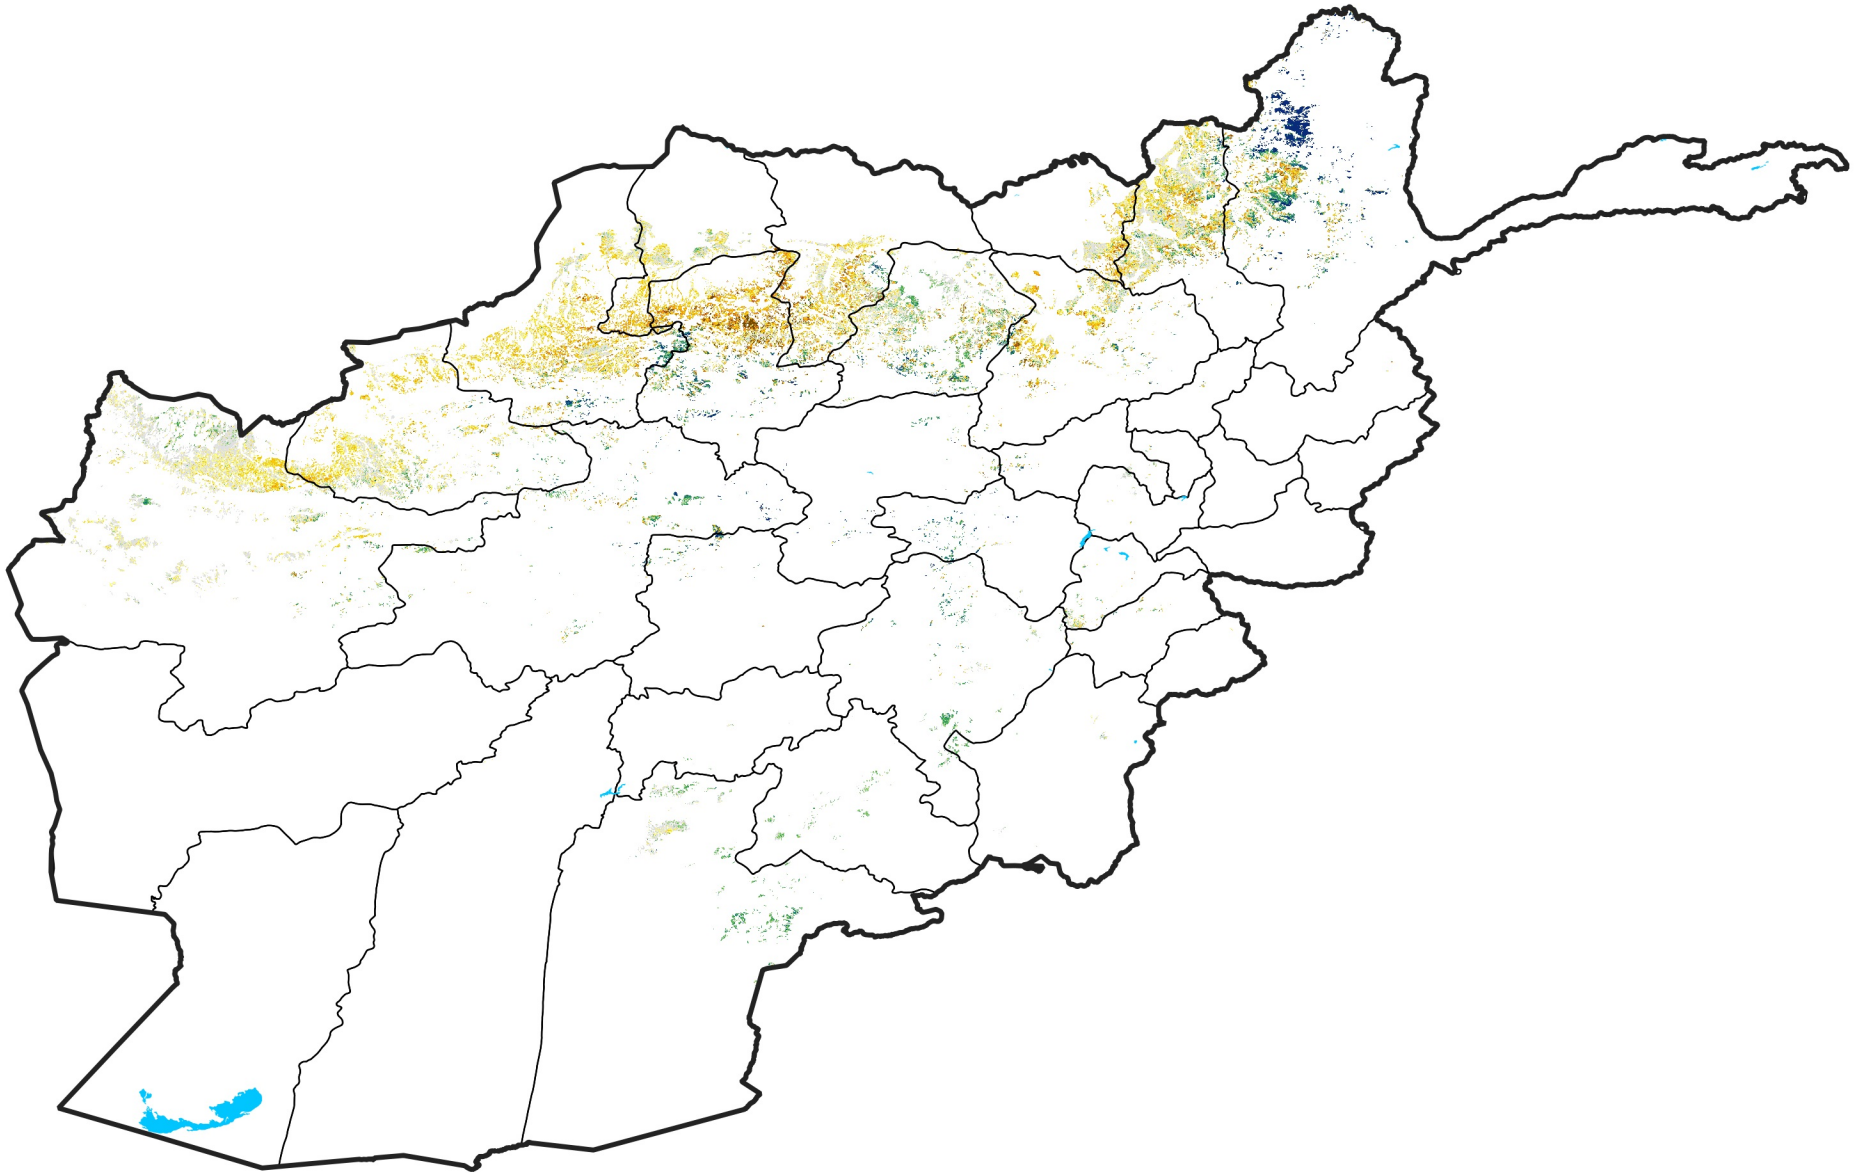

Afghanistan Rainfed Agricultural Areas

Percent of Mean NDVI

2007 / mean (2003 - 2022)

Period 36 / December 21 - 31, 2007

Percent of Normal