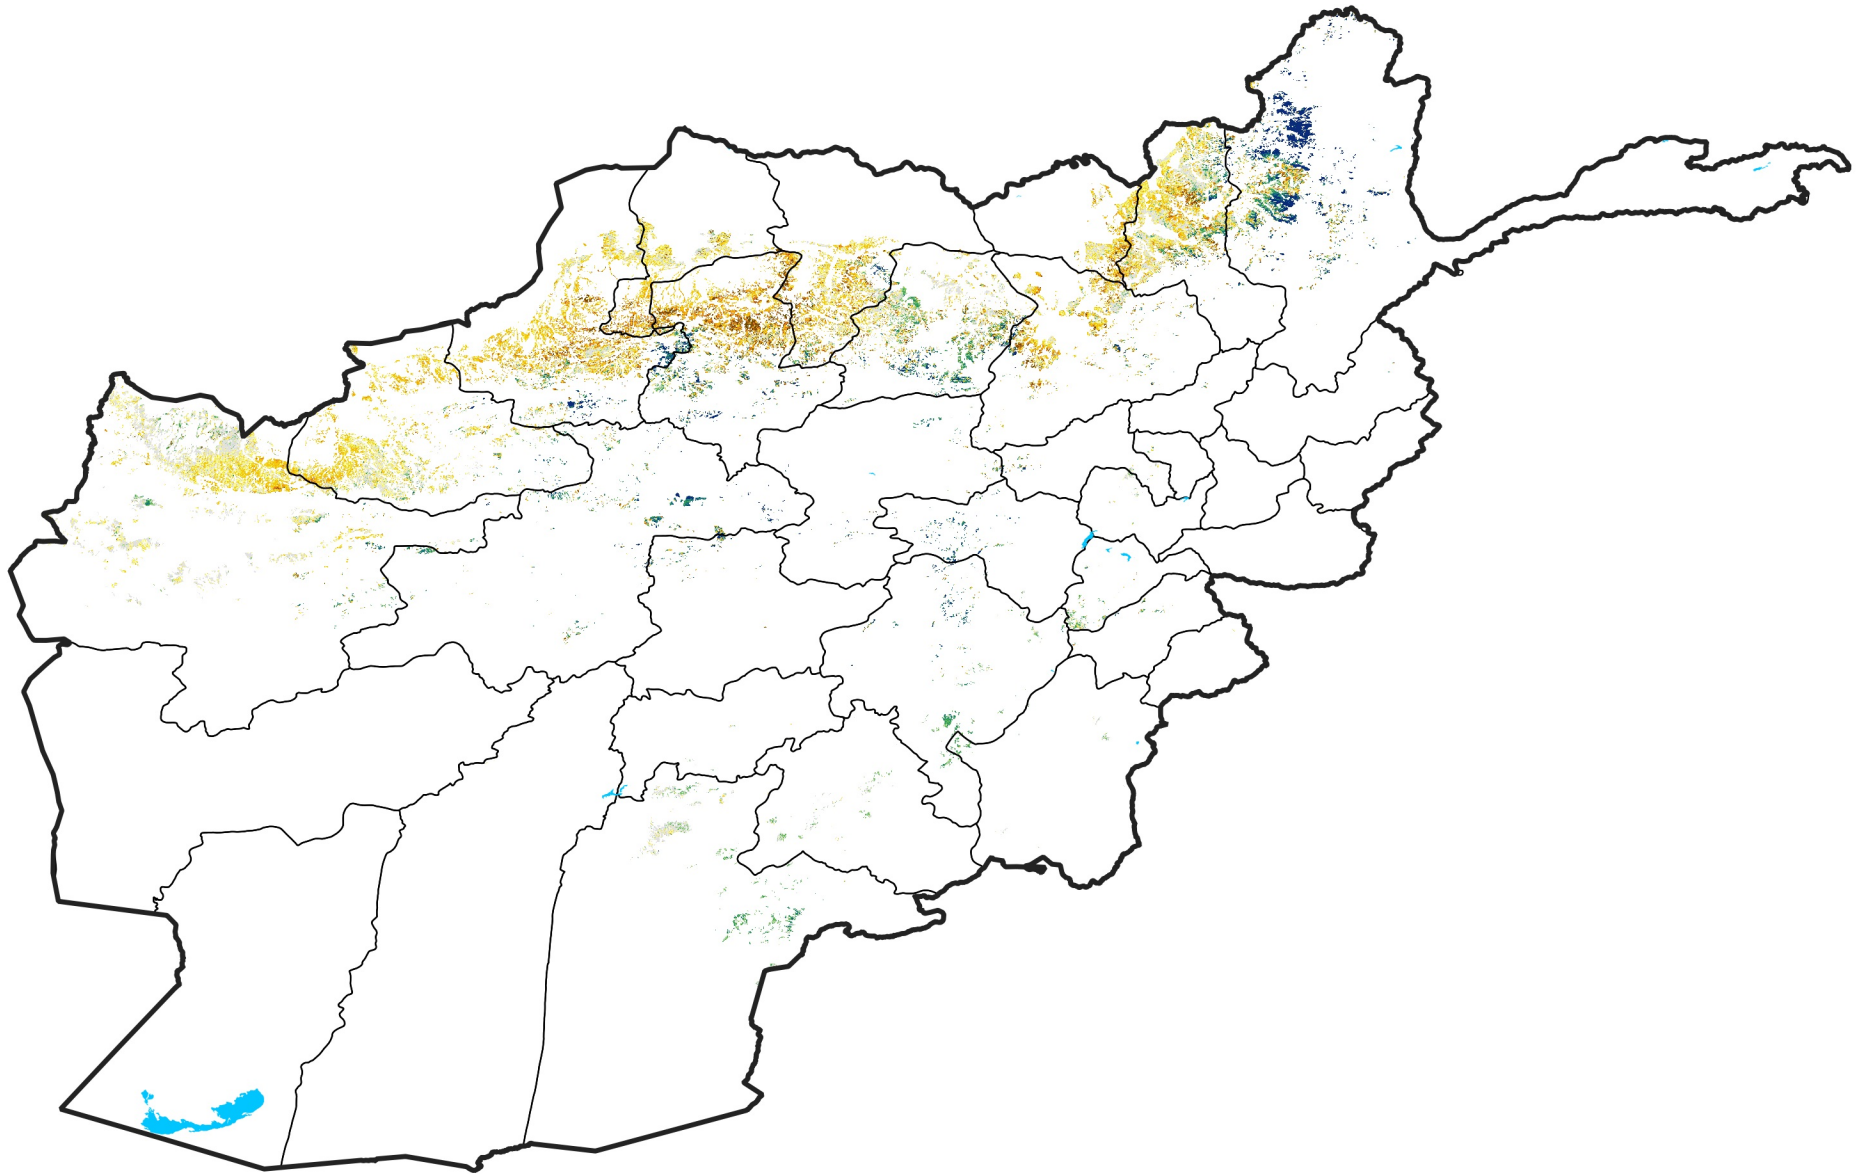

Afghanistan Rainfed Agricultural Areas

Percent of Mean NDVI

2008 / mean (2003 - 2022)

Period 02 / January 11 - 20, 2008

Percent of Normal