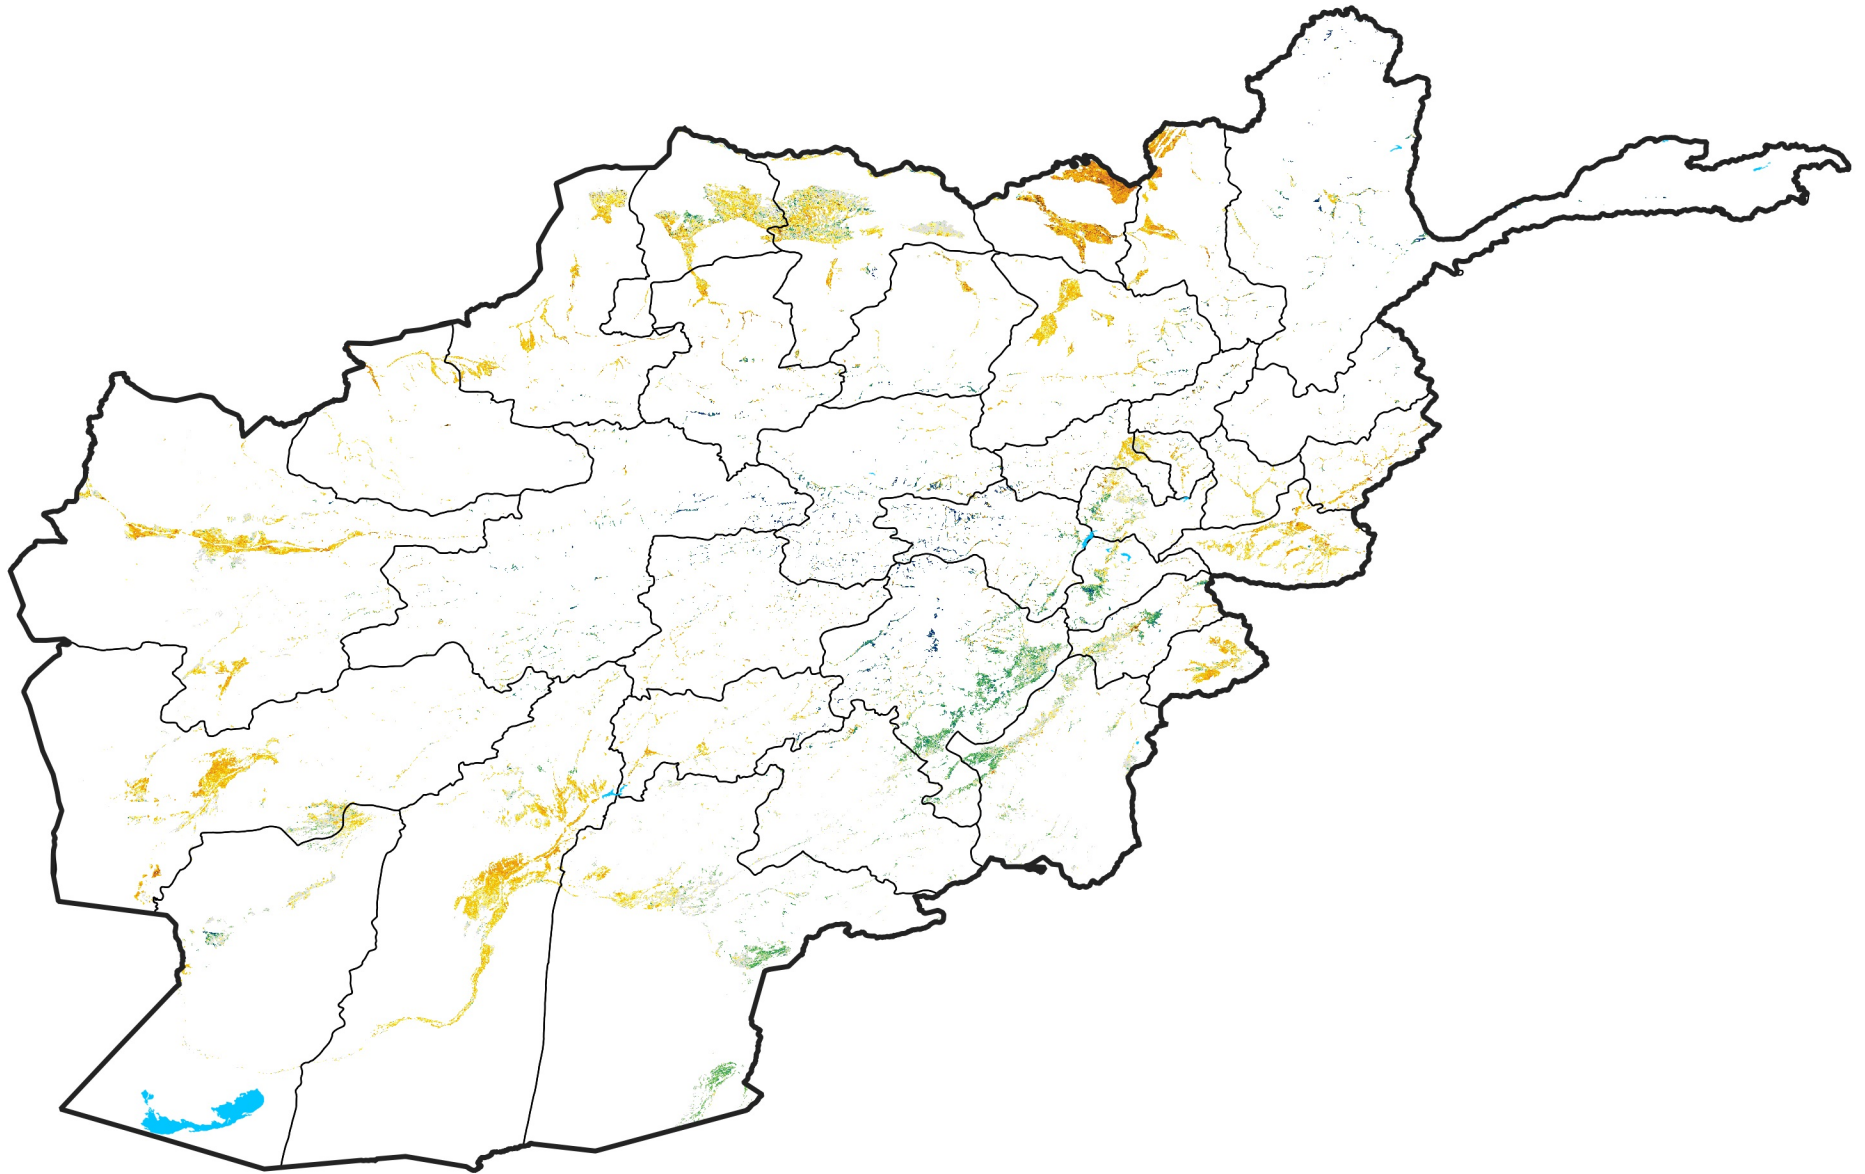

Afghanistan Irrigated Agricultural Areas

Percent of Mean NDVI

2008 / mean (2003 - 2022)

Period 03 / January 21 - 31, 2008

Percent of Normal