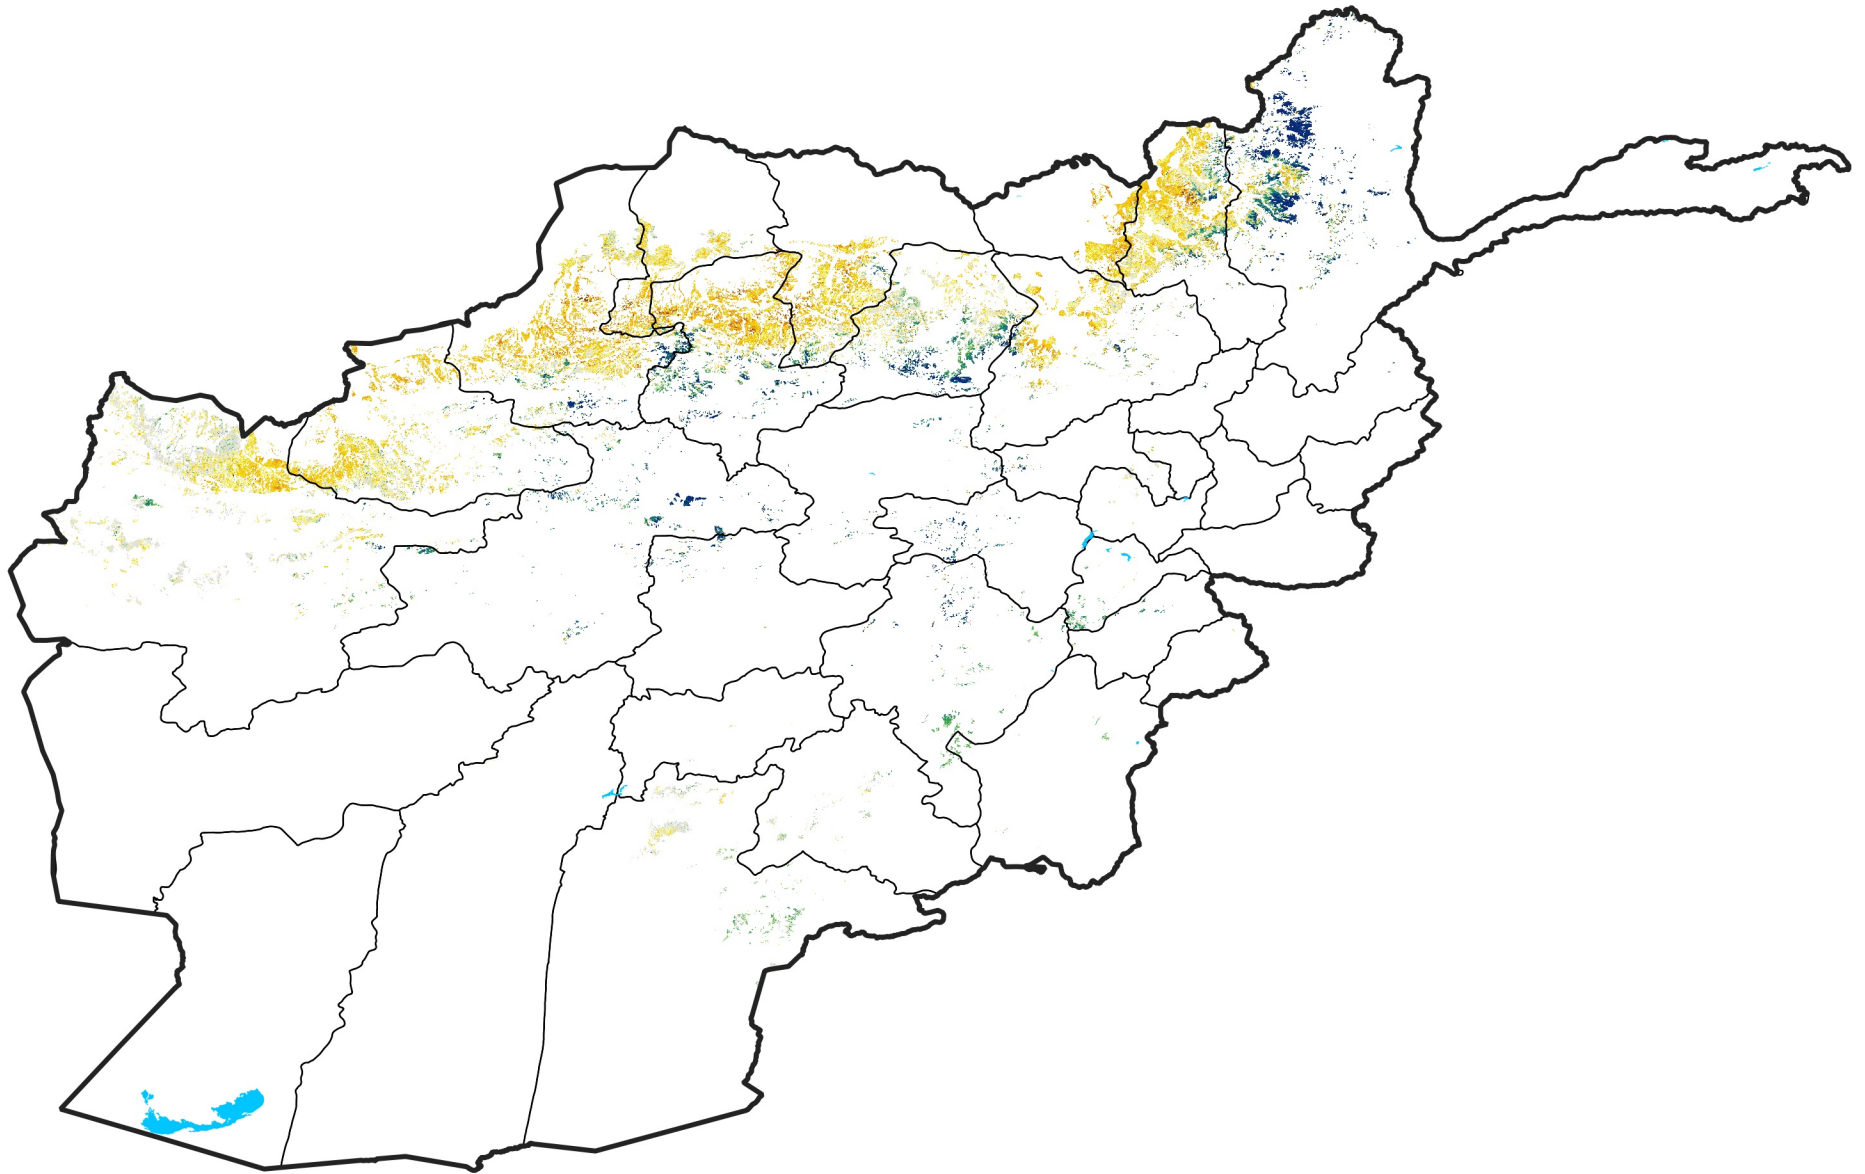

Afghanistan Rainfed Agricultural Areas

Percent of Mean NDVI

2008 / mean (2003 - 2022)

Period 04 / February 01 - 10, 2008

Percent of Normal