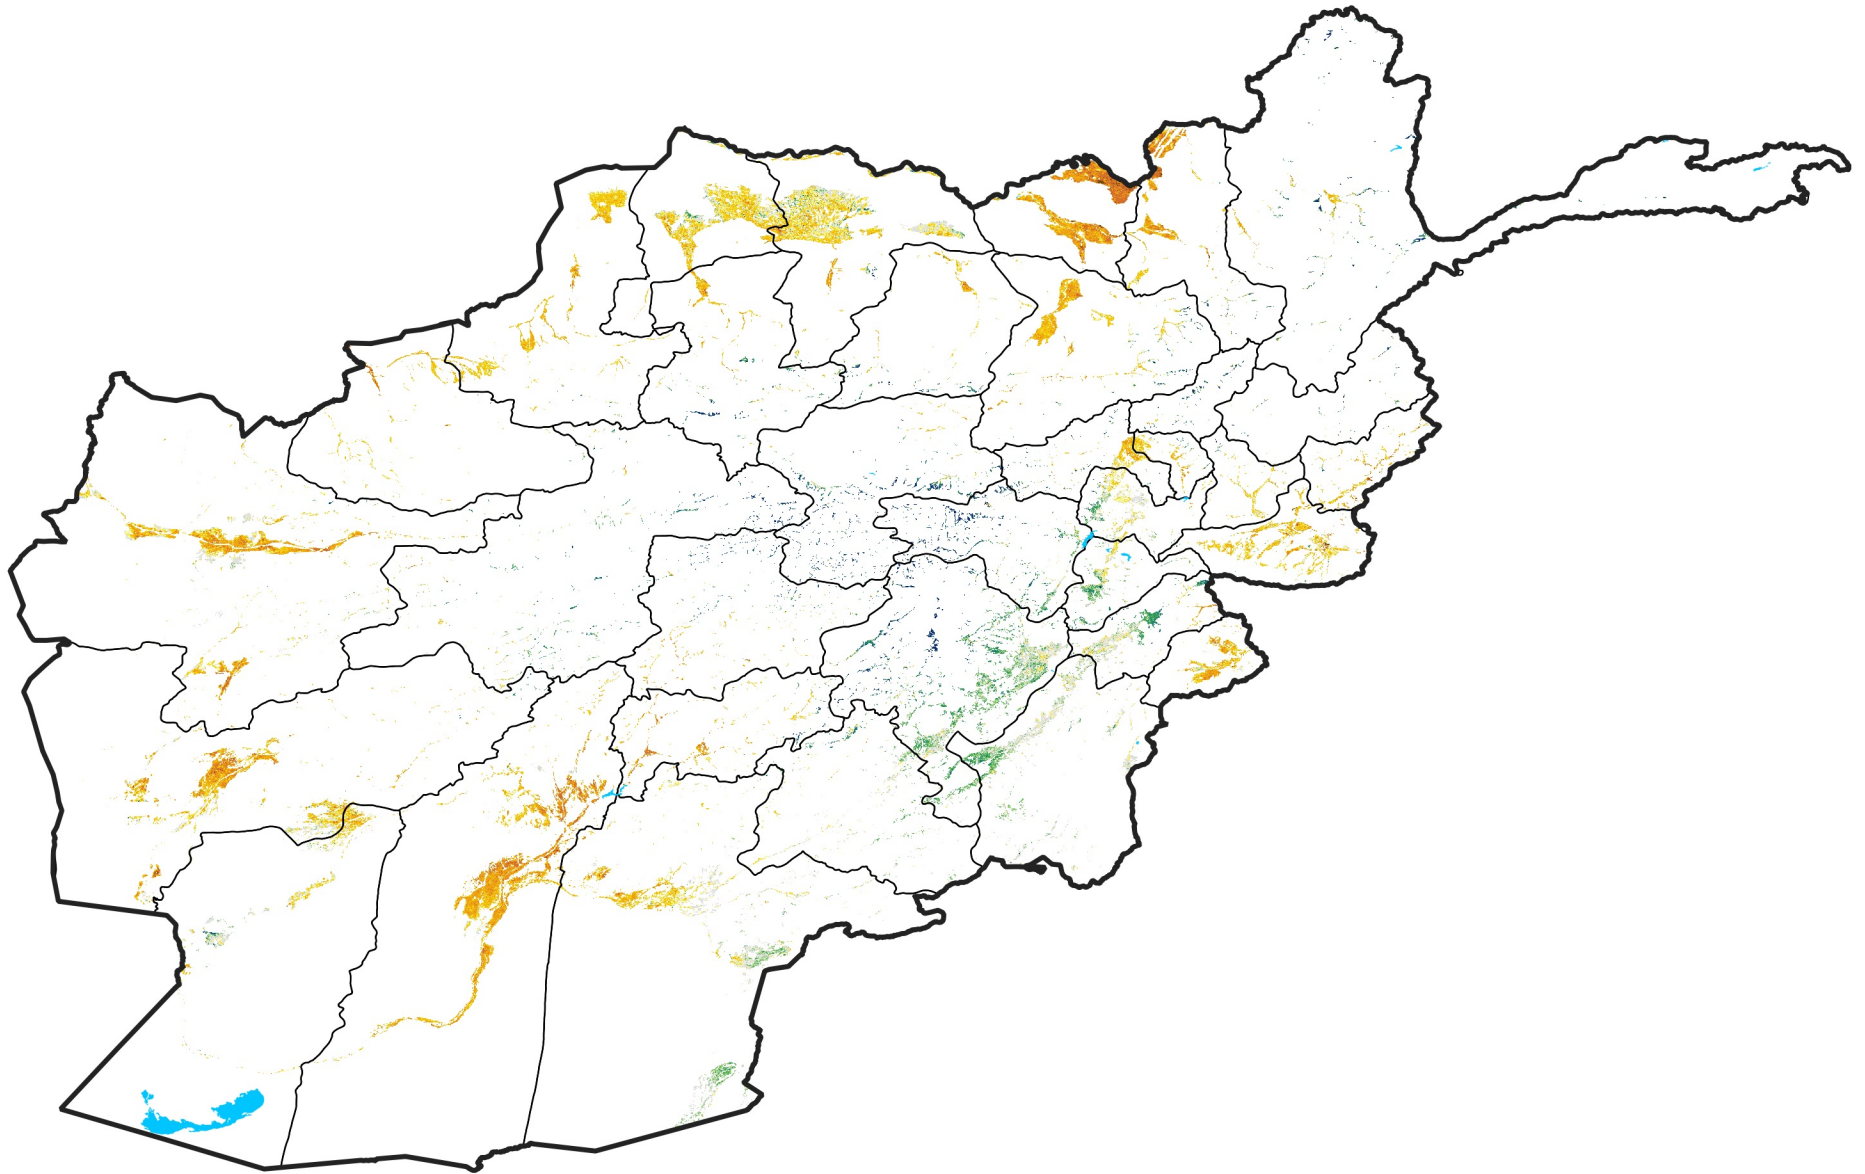

Afghanistan Irrigated Agricultural Areas

Percent of Mean NDVI

2008 / mean (2003 - 2022)

Period 05 / February 11 - 20, 2008

Percent of Normal