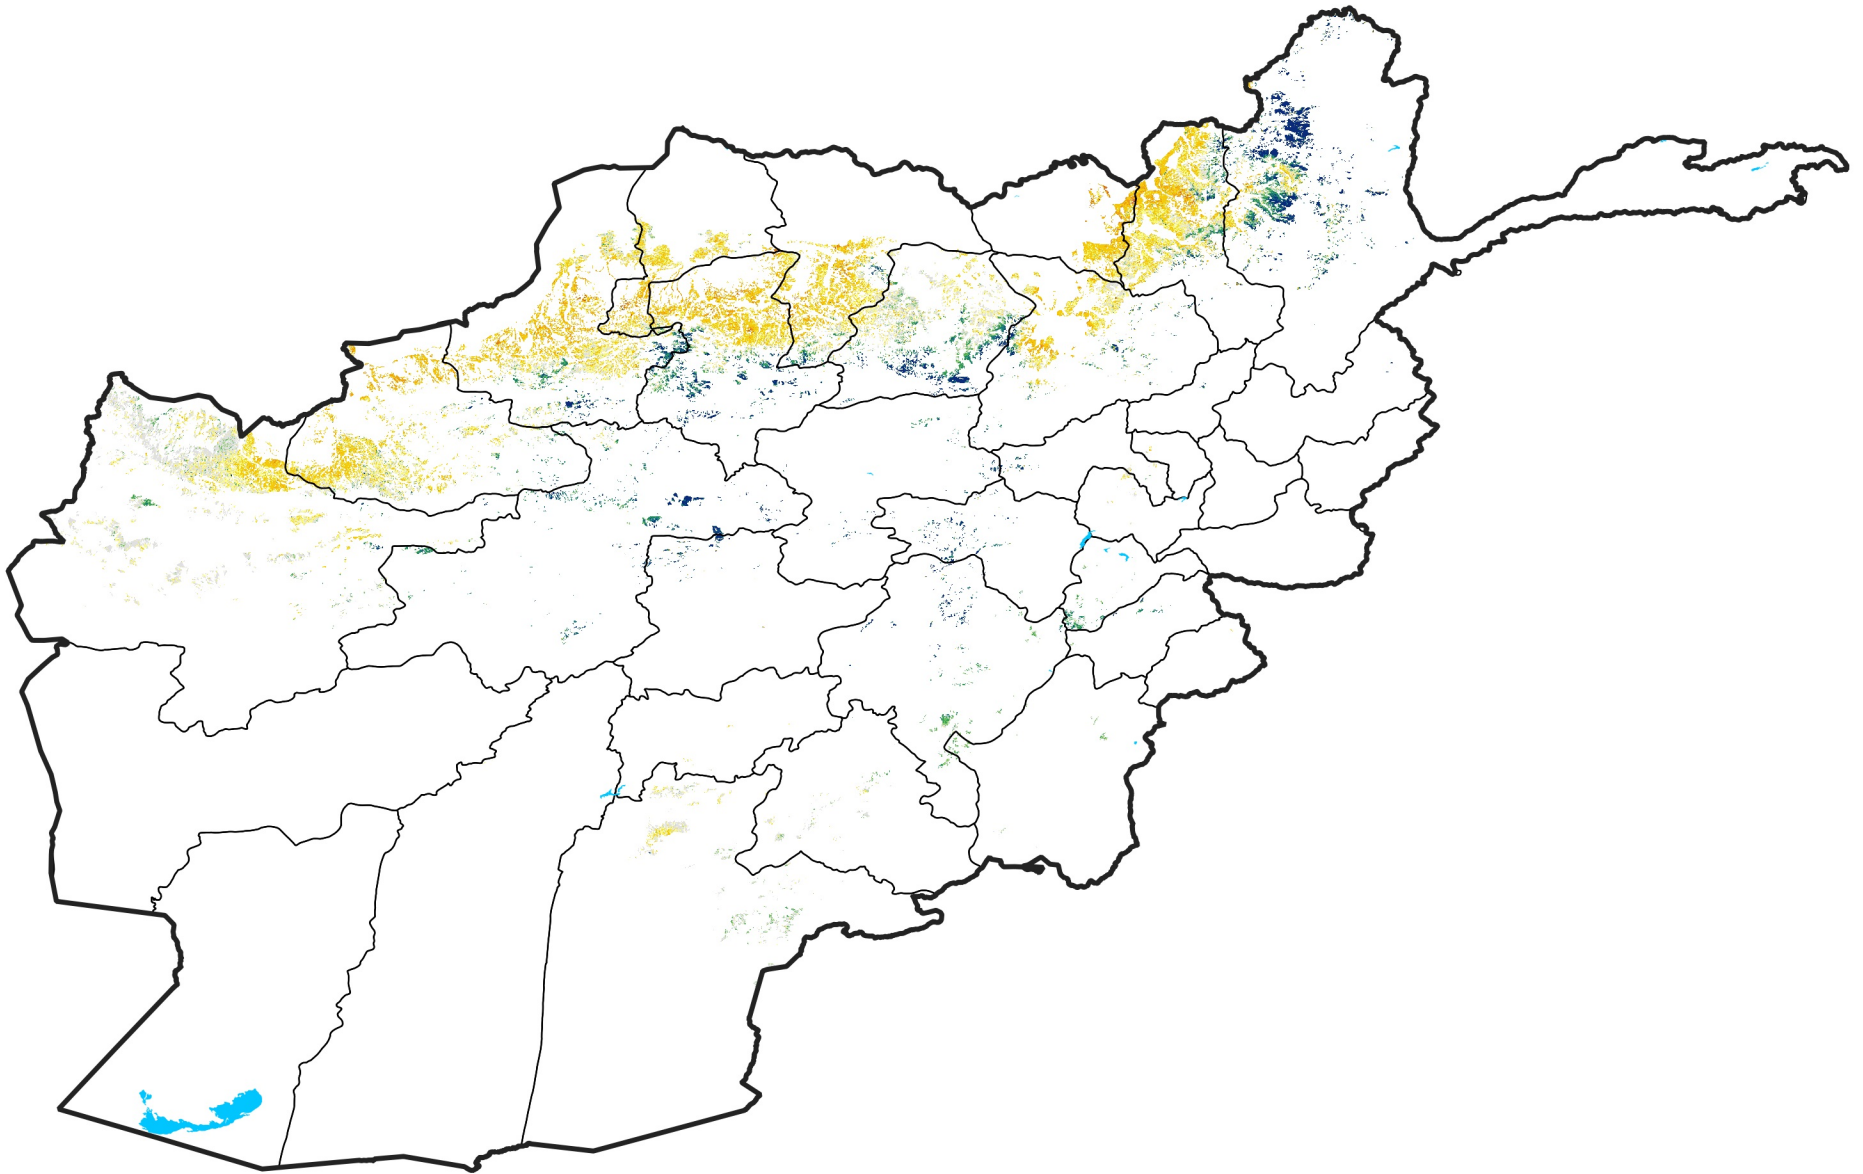

Afghanistan Rainfed Agricultural Areas

Percent of Mean NDVI

2008 / mean (2003 - 2022)

Period 05 / February 11 - 20, 2008

Percent of Normal