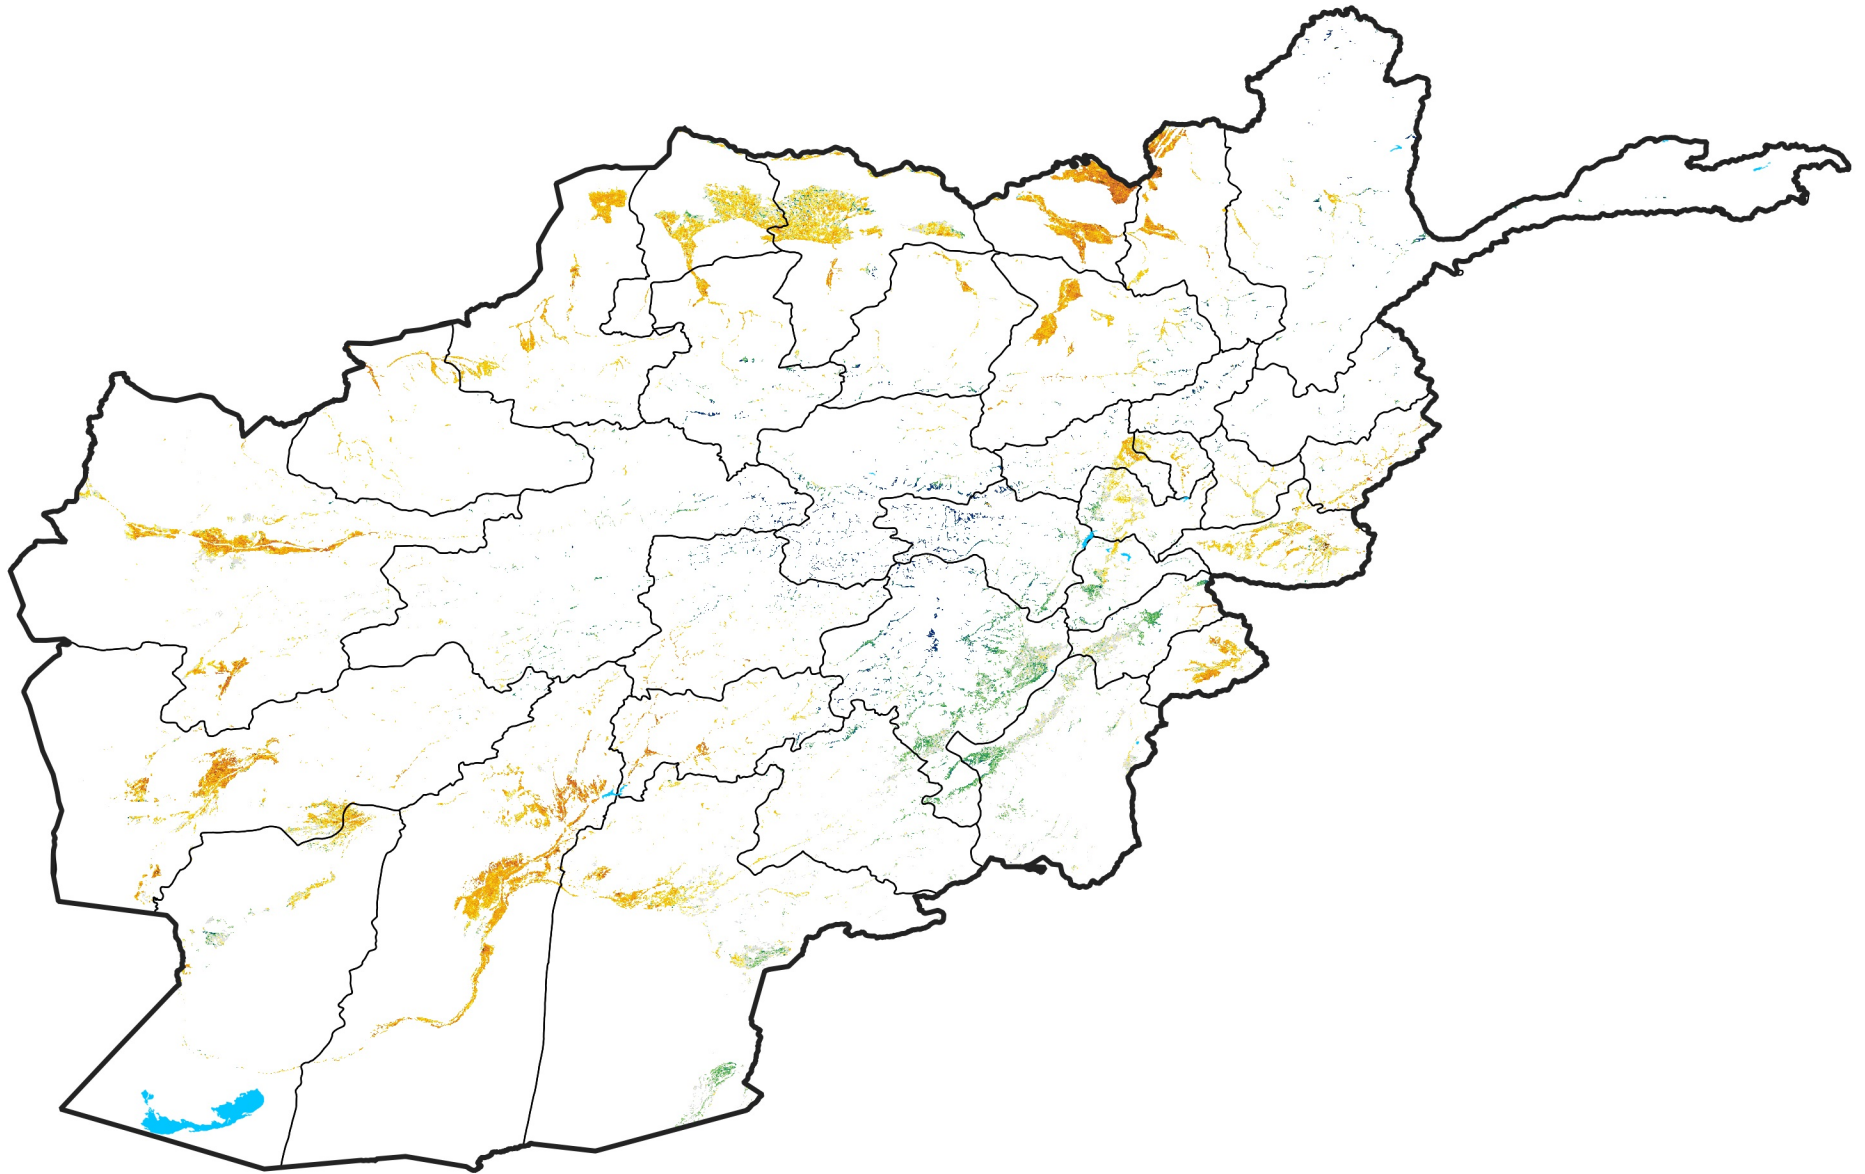

Afghanistan Irrigated Agricultural Areas

Percent of Mean NDVI

2008 / mean (2003 - 2022)

Period 06 / February 21 - 29, 2008

Percent of Normal