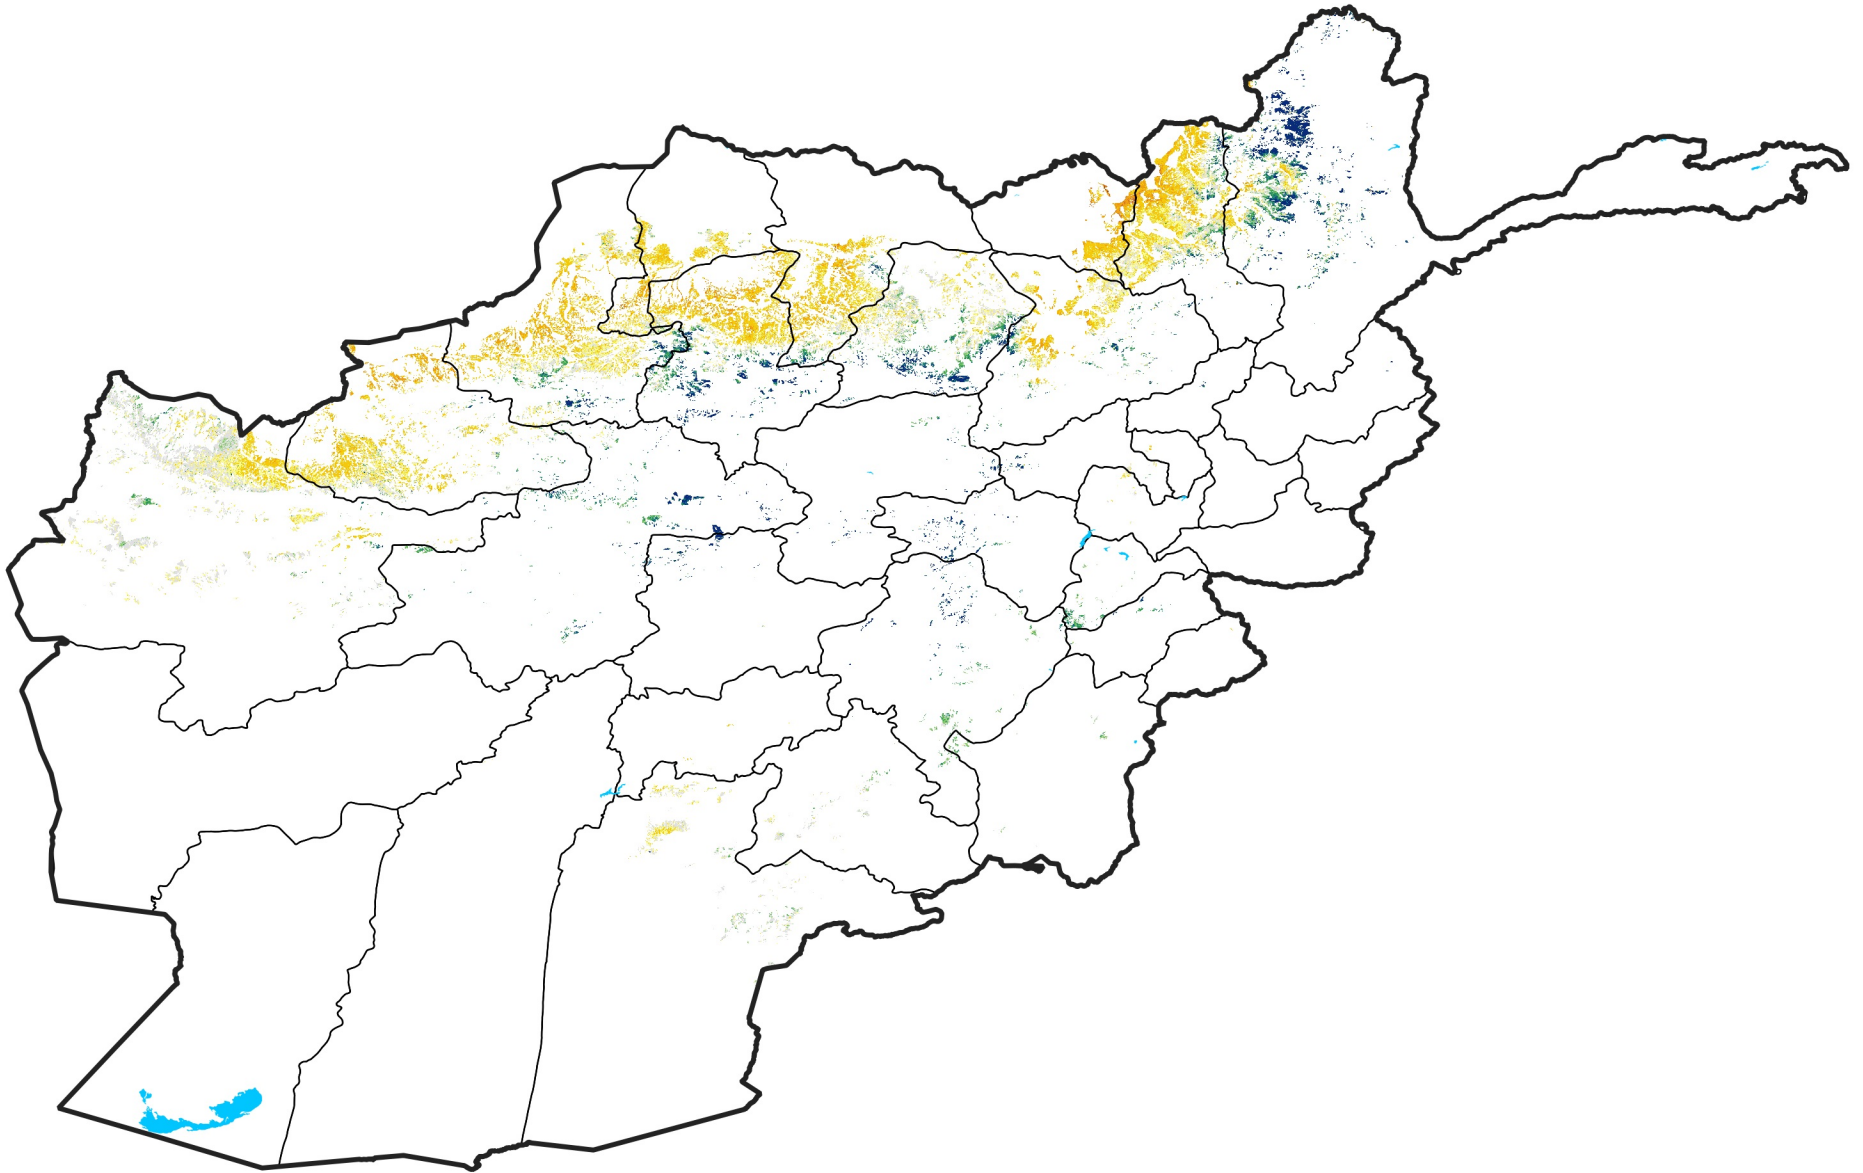

Afghanistan Rainfed Agricultural Areas

Percent of Mean NDVI

2008 / mean (2003 - 2022)

Period 06 / February 21 - 29, 2008

Percent of Normal