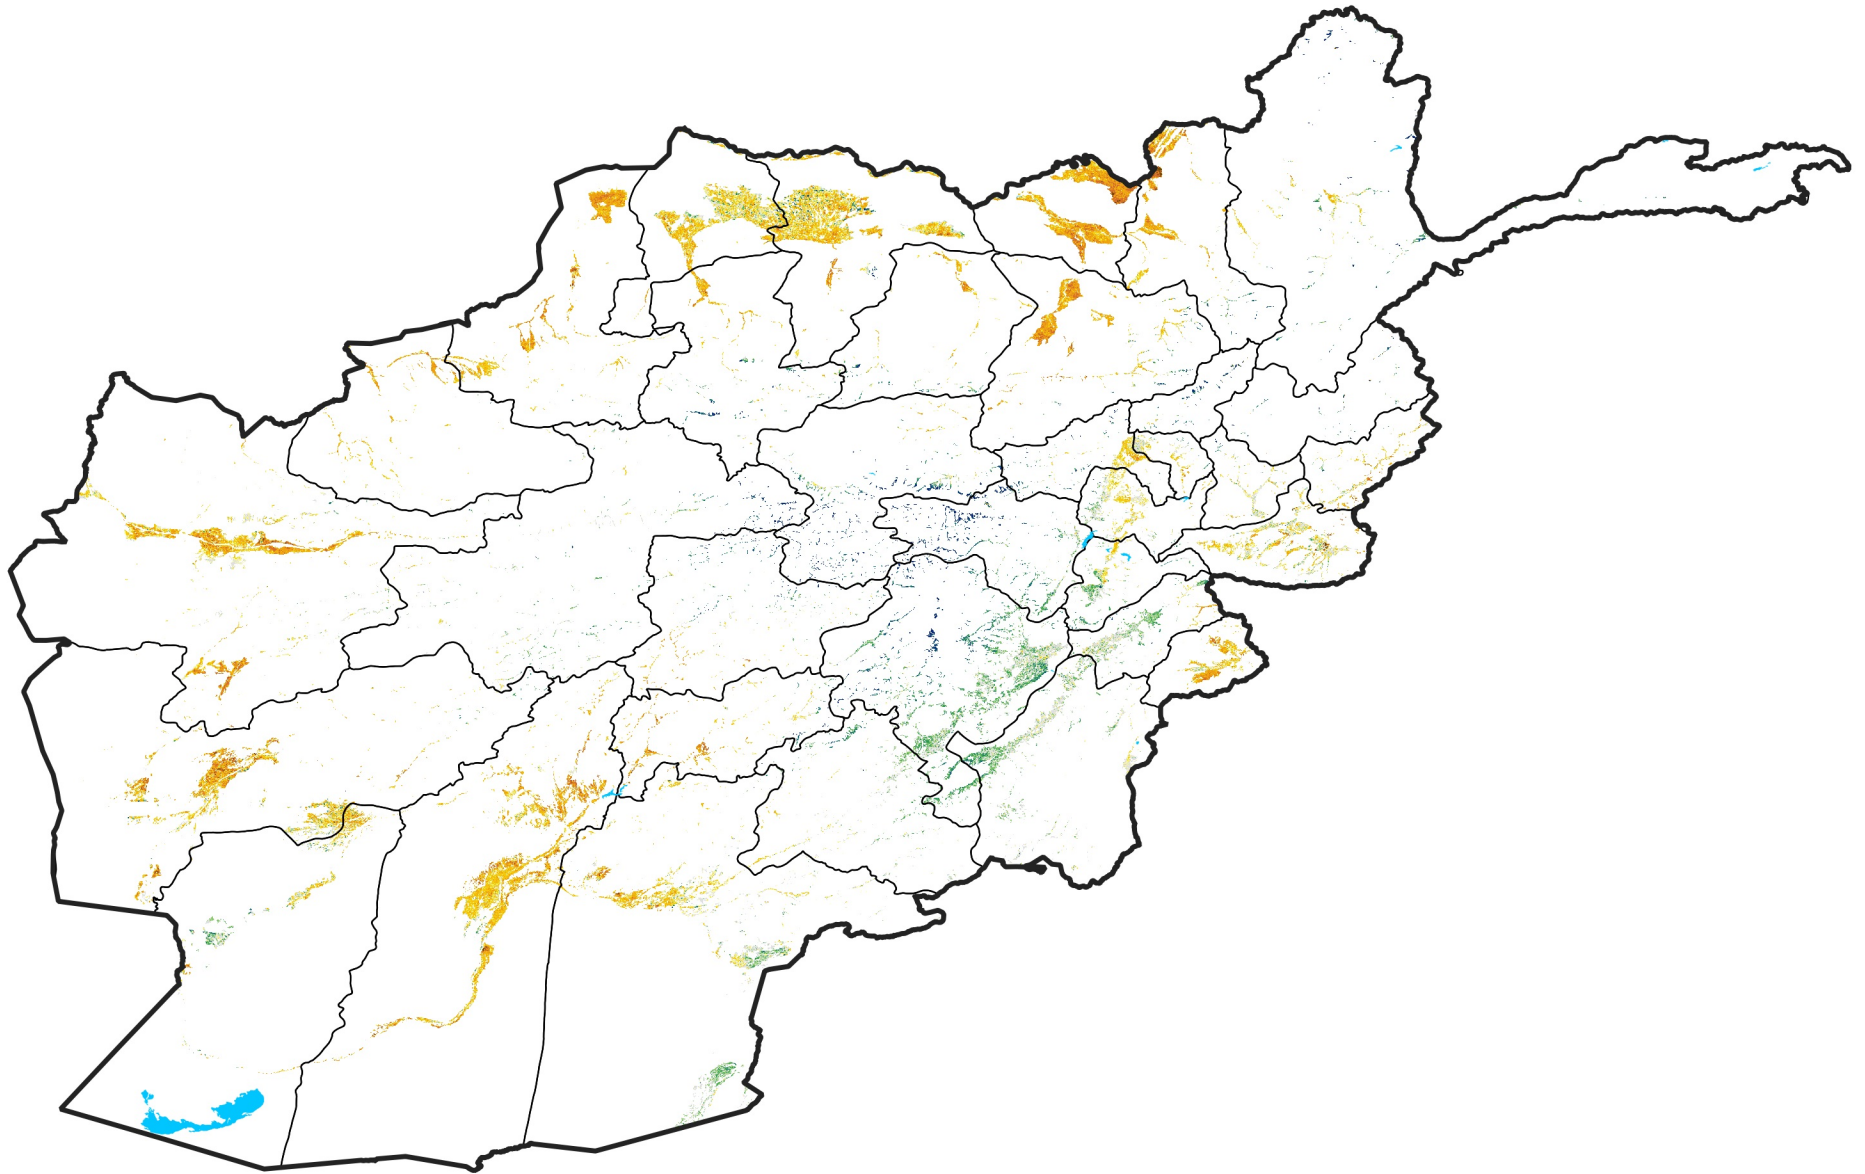

Afghanistan Irrigated Agricultural Areas

Percent of Mean NDVI

2008 / mean (2003 - 2022)

Period 07 / March 01 - 10, 2008

Percent of Normal