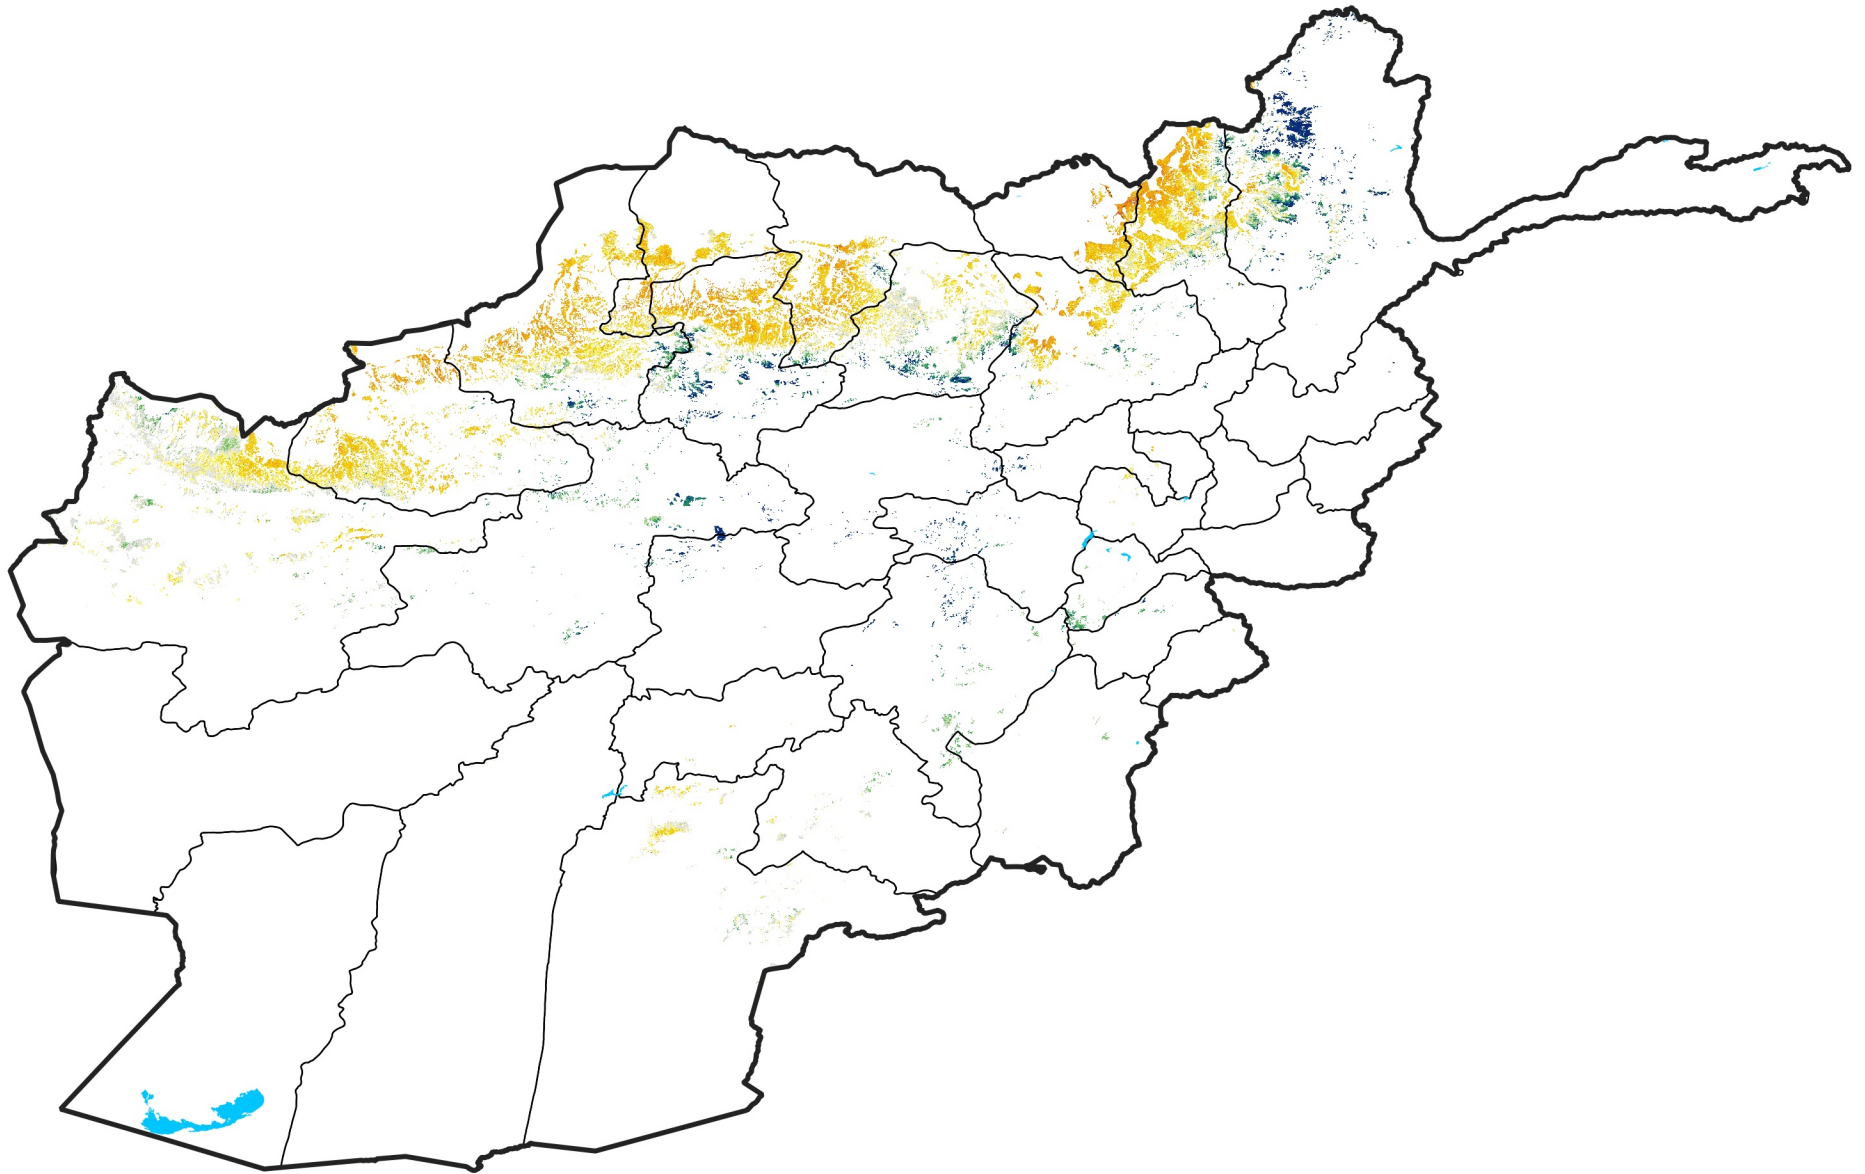

Afghanistan Rainfed Agricultural Areas

Percent of Mean NDVI

2008 / mean (2003 - 2022)

Period 07 / March 01 - 10, 2008

Percent of Normal