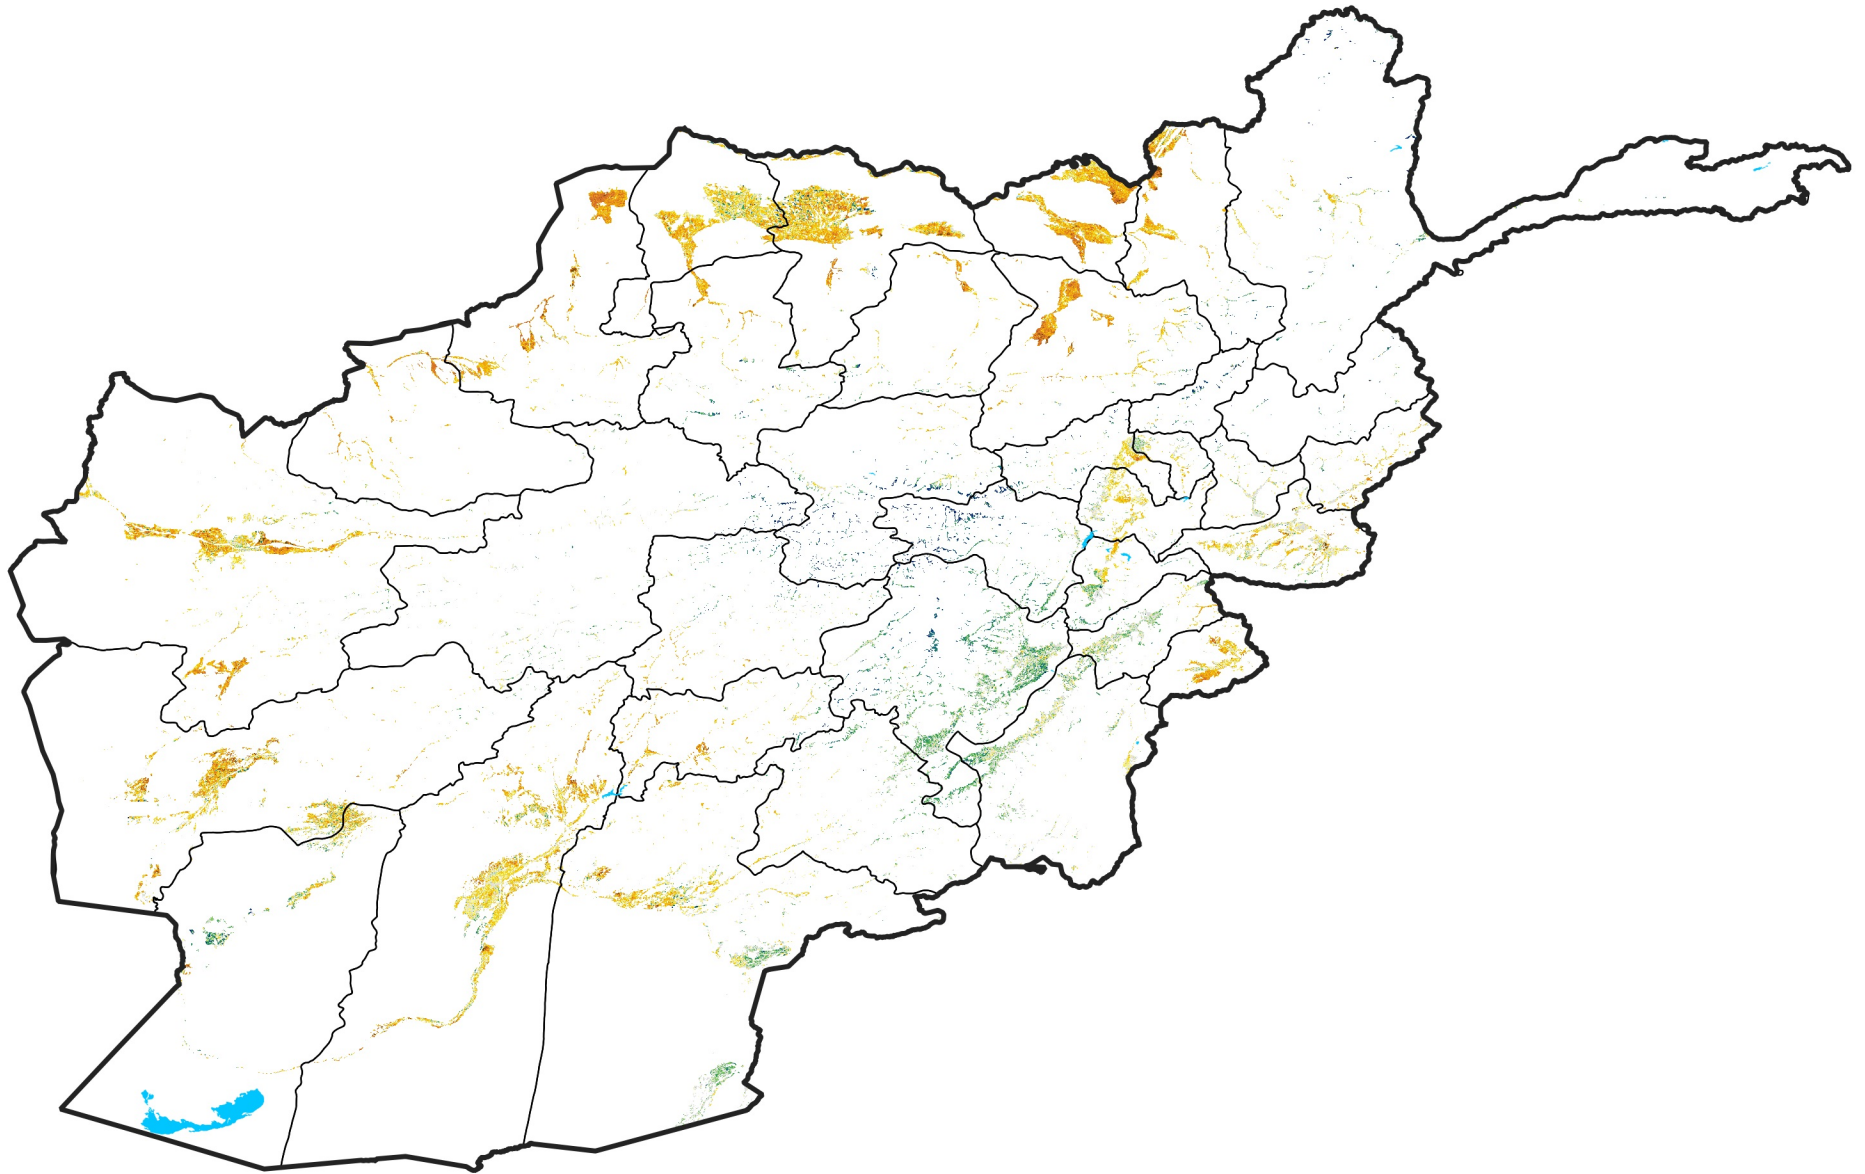

Afghanistan Irrigated Agricultural Areas

Percent of Mean NDVI

2008 / mean (2003 - 2022)

Period 08 / March 11 - 20, 2008

Percent of Normal