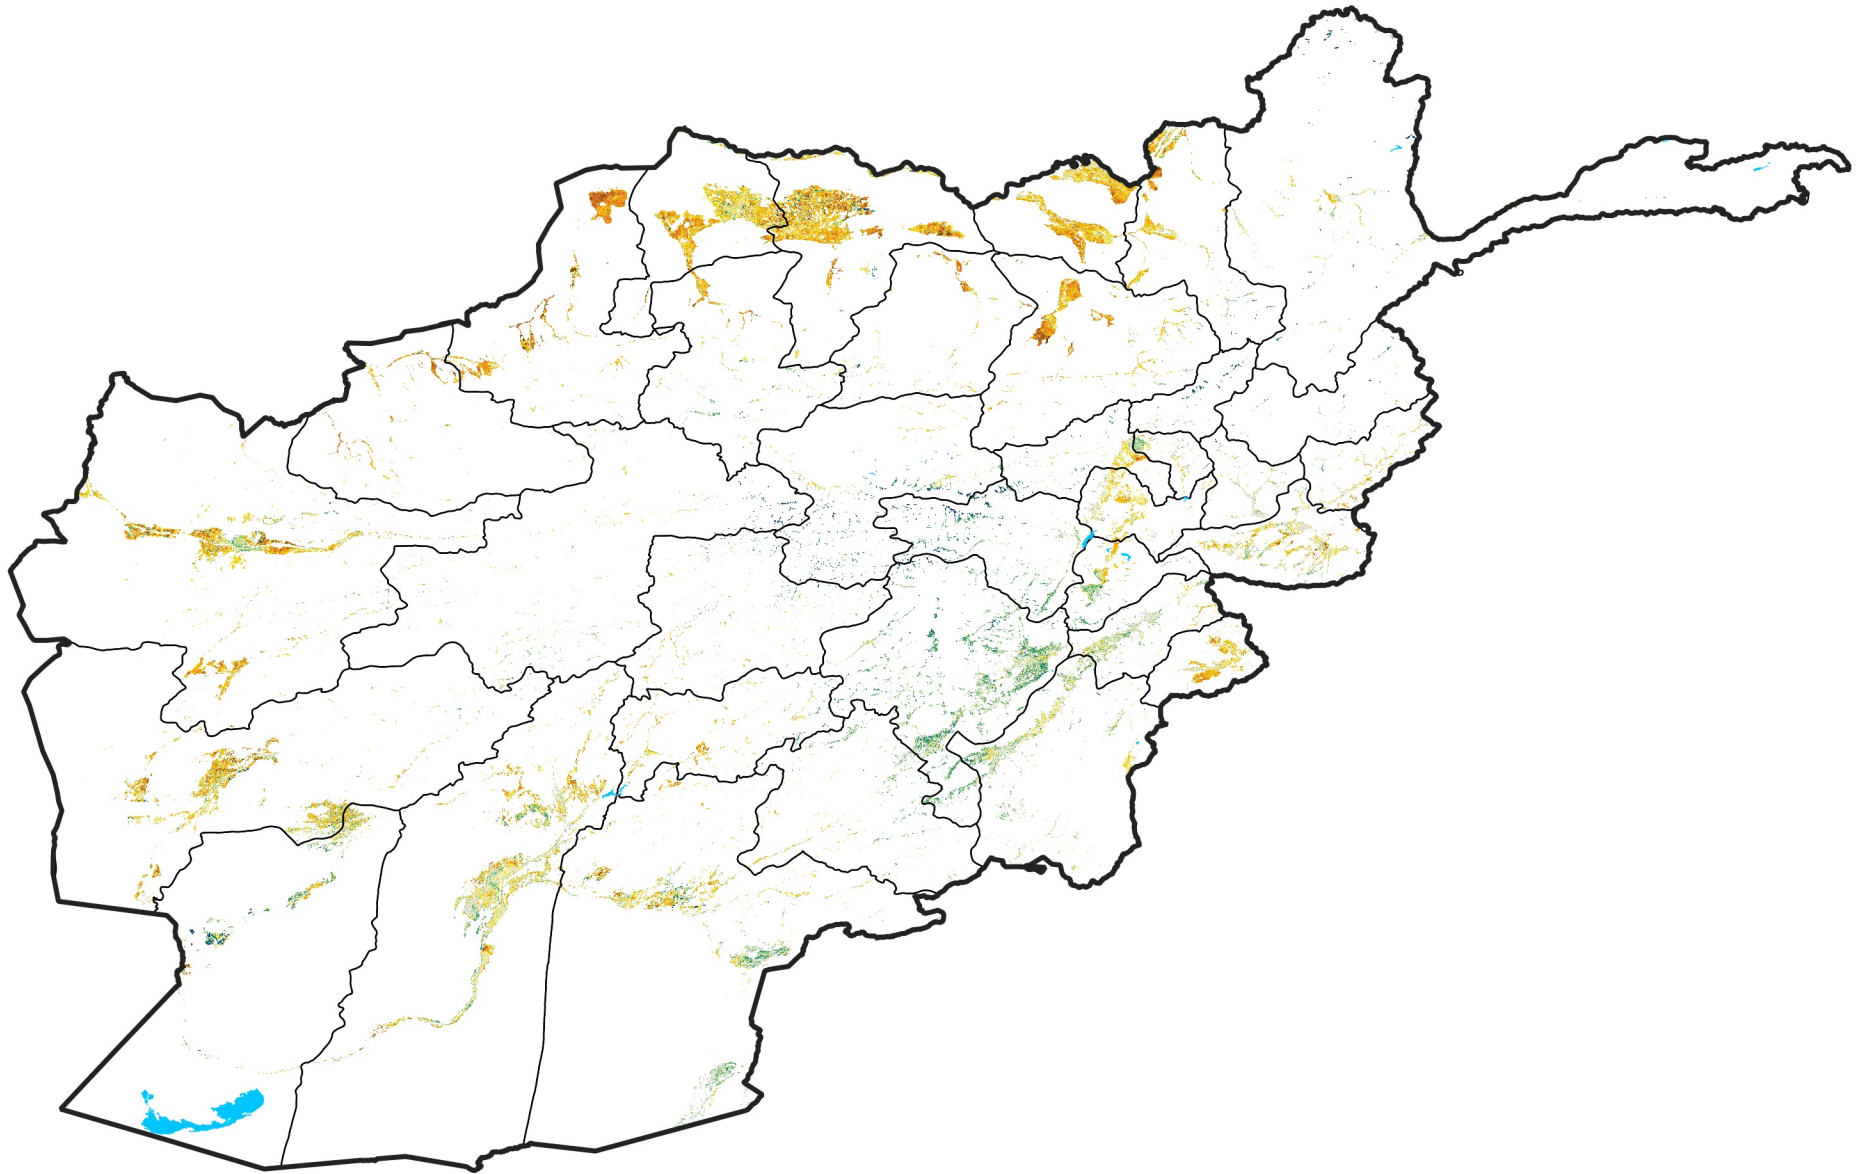

Afghanistan Irrigated Agricultural Areas

Percent of Mean NDVI

2008 / mean (2003 - 2022)

Period 09 / March 21 - 31, 2008

Percent of Normal