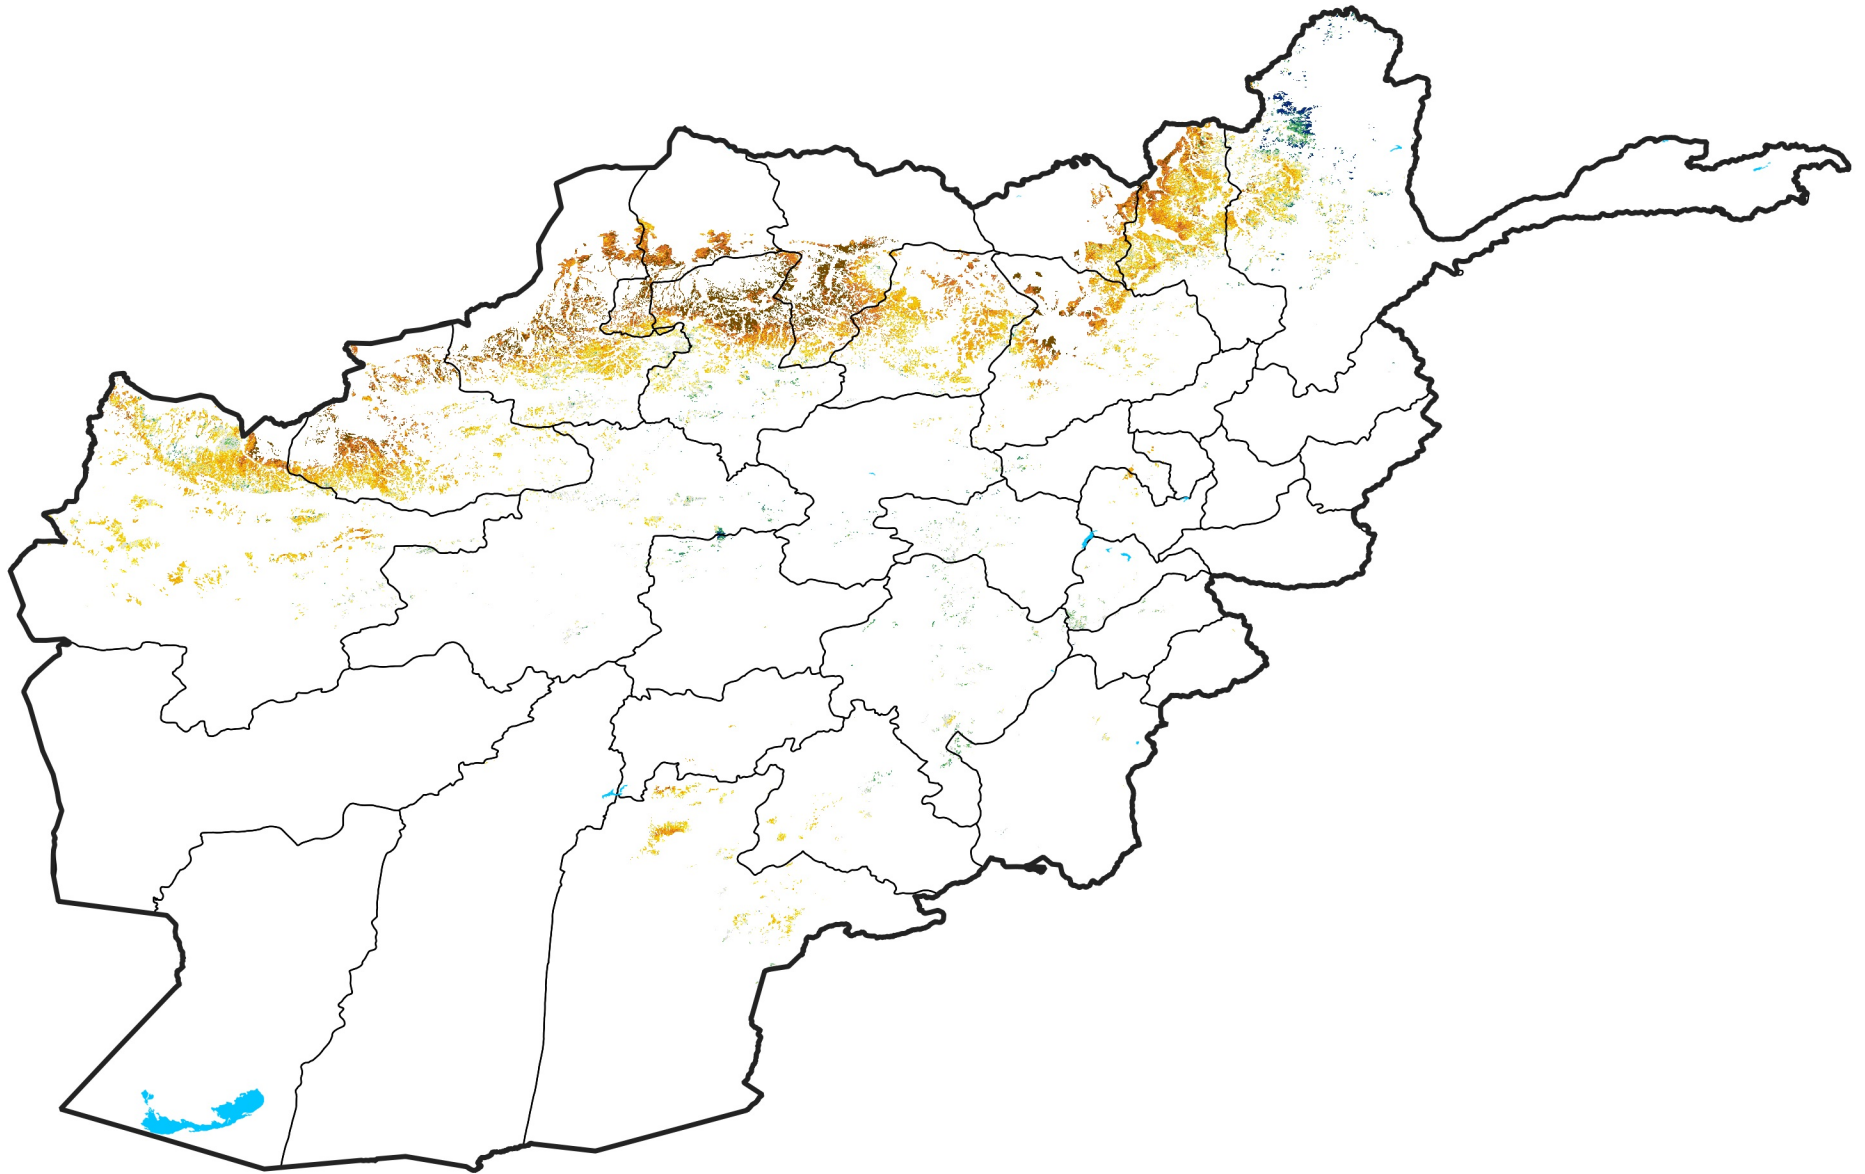

Afghanistan Rainfed Agricultural Areas

Percent of Mean NDVI

2008 / mean (2003 - 2022)

Period 11 / April 11 - 20, 2008

Percent of Normal