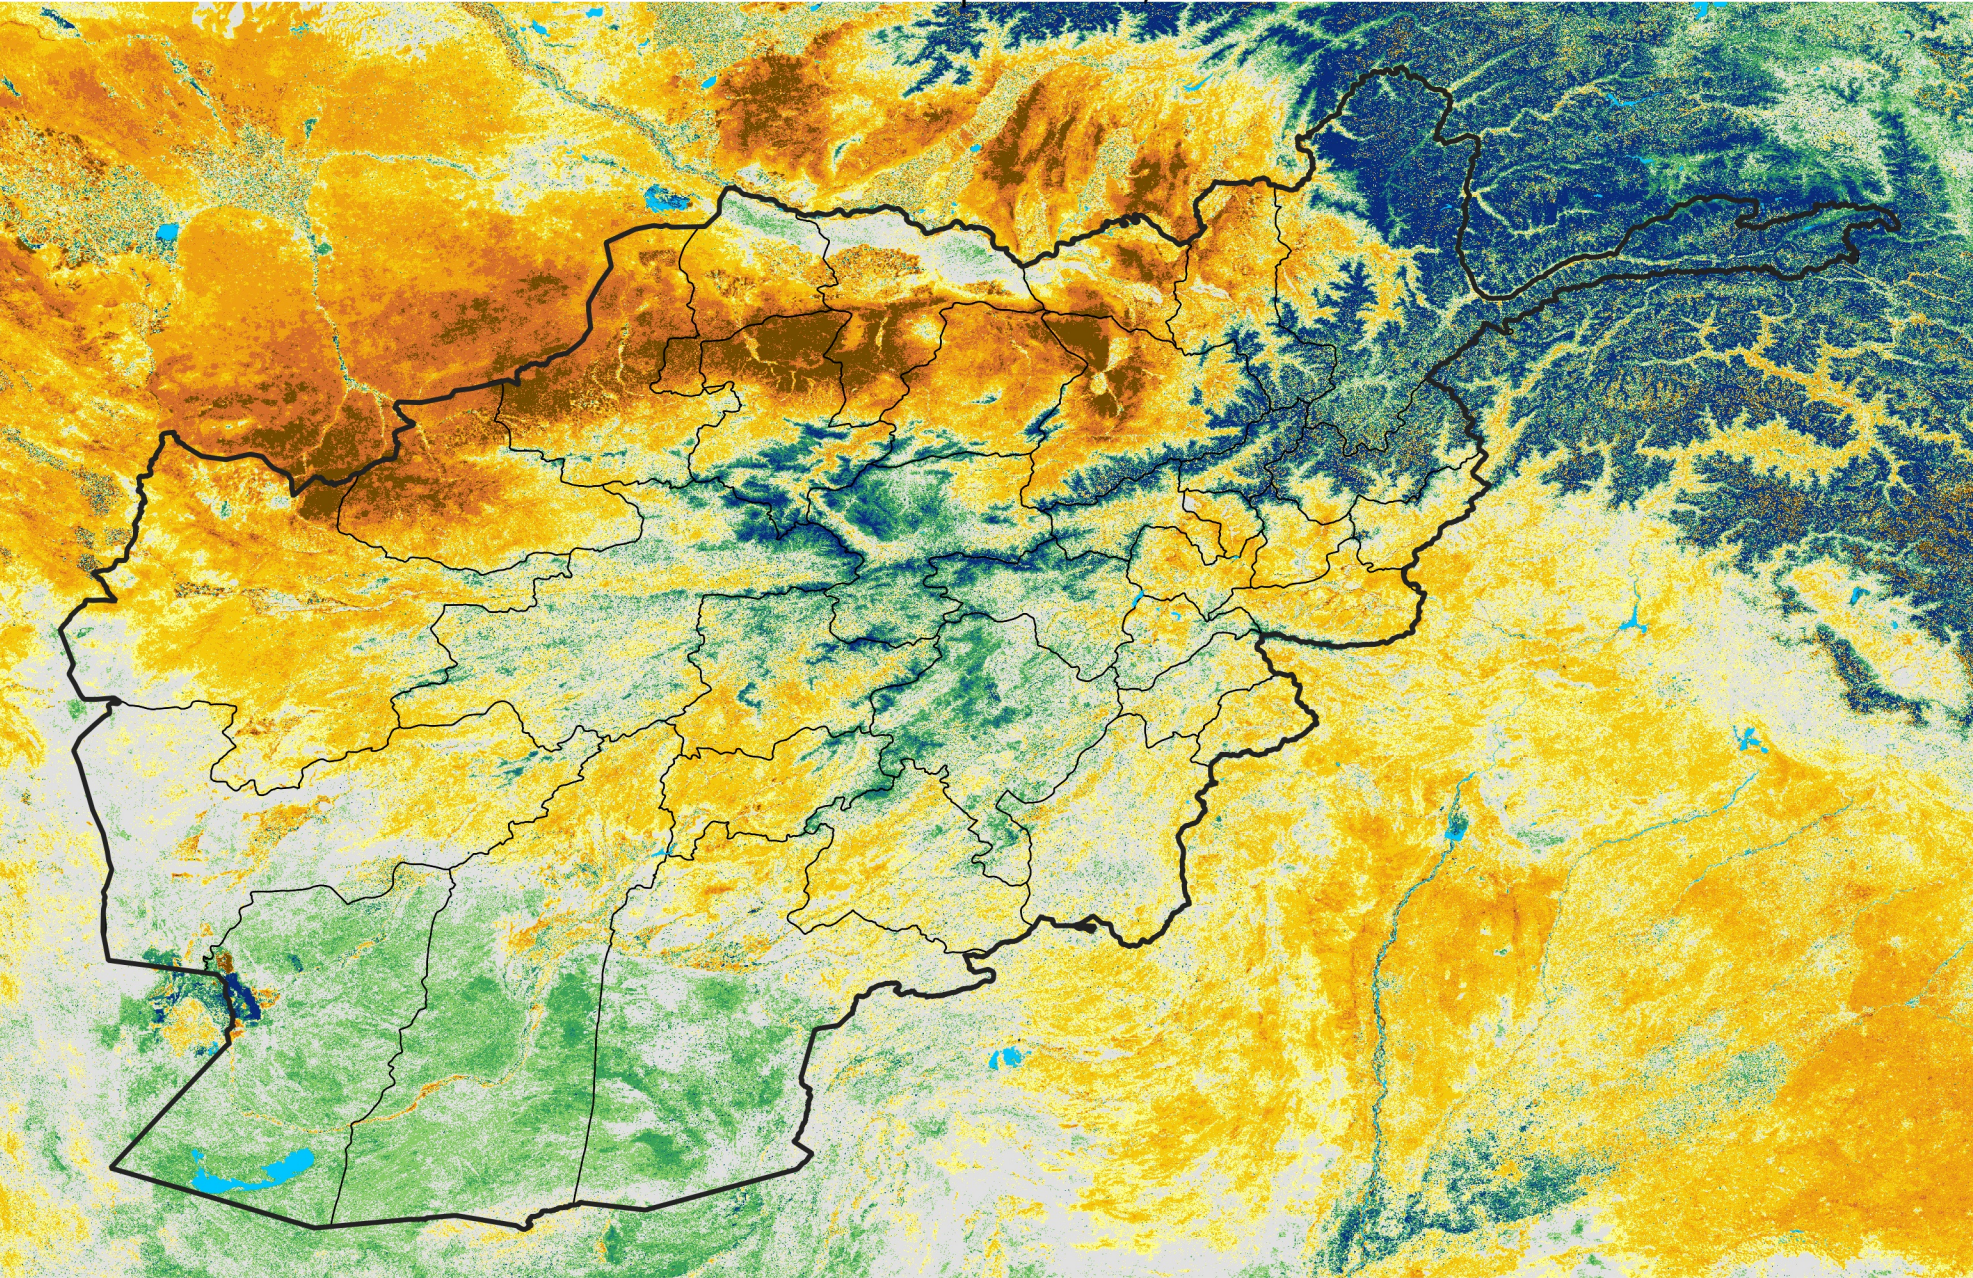

Afghanistan

Percent of Mean NDVI

2008 / mean (2003 - 2022)

Period 12 / April 21 - 30, 2008

Percent of Normal