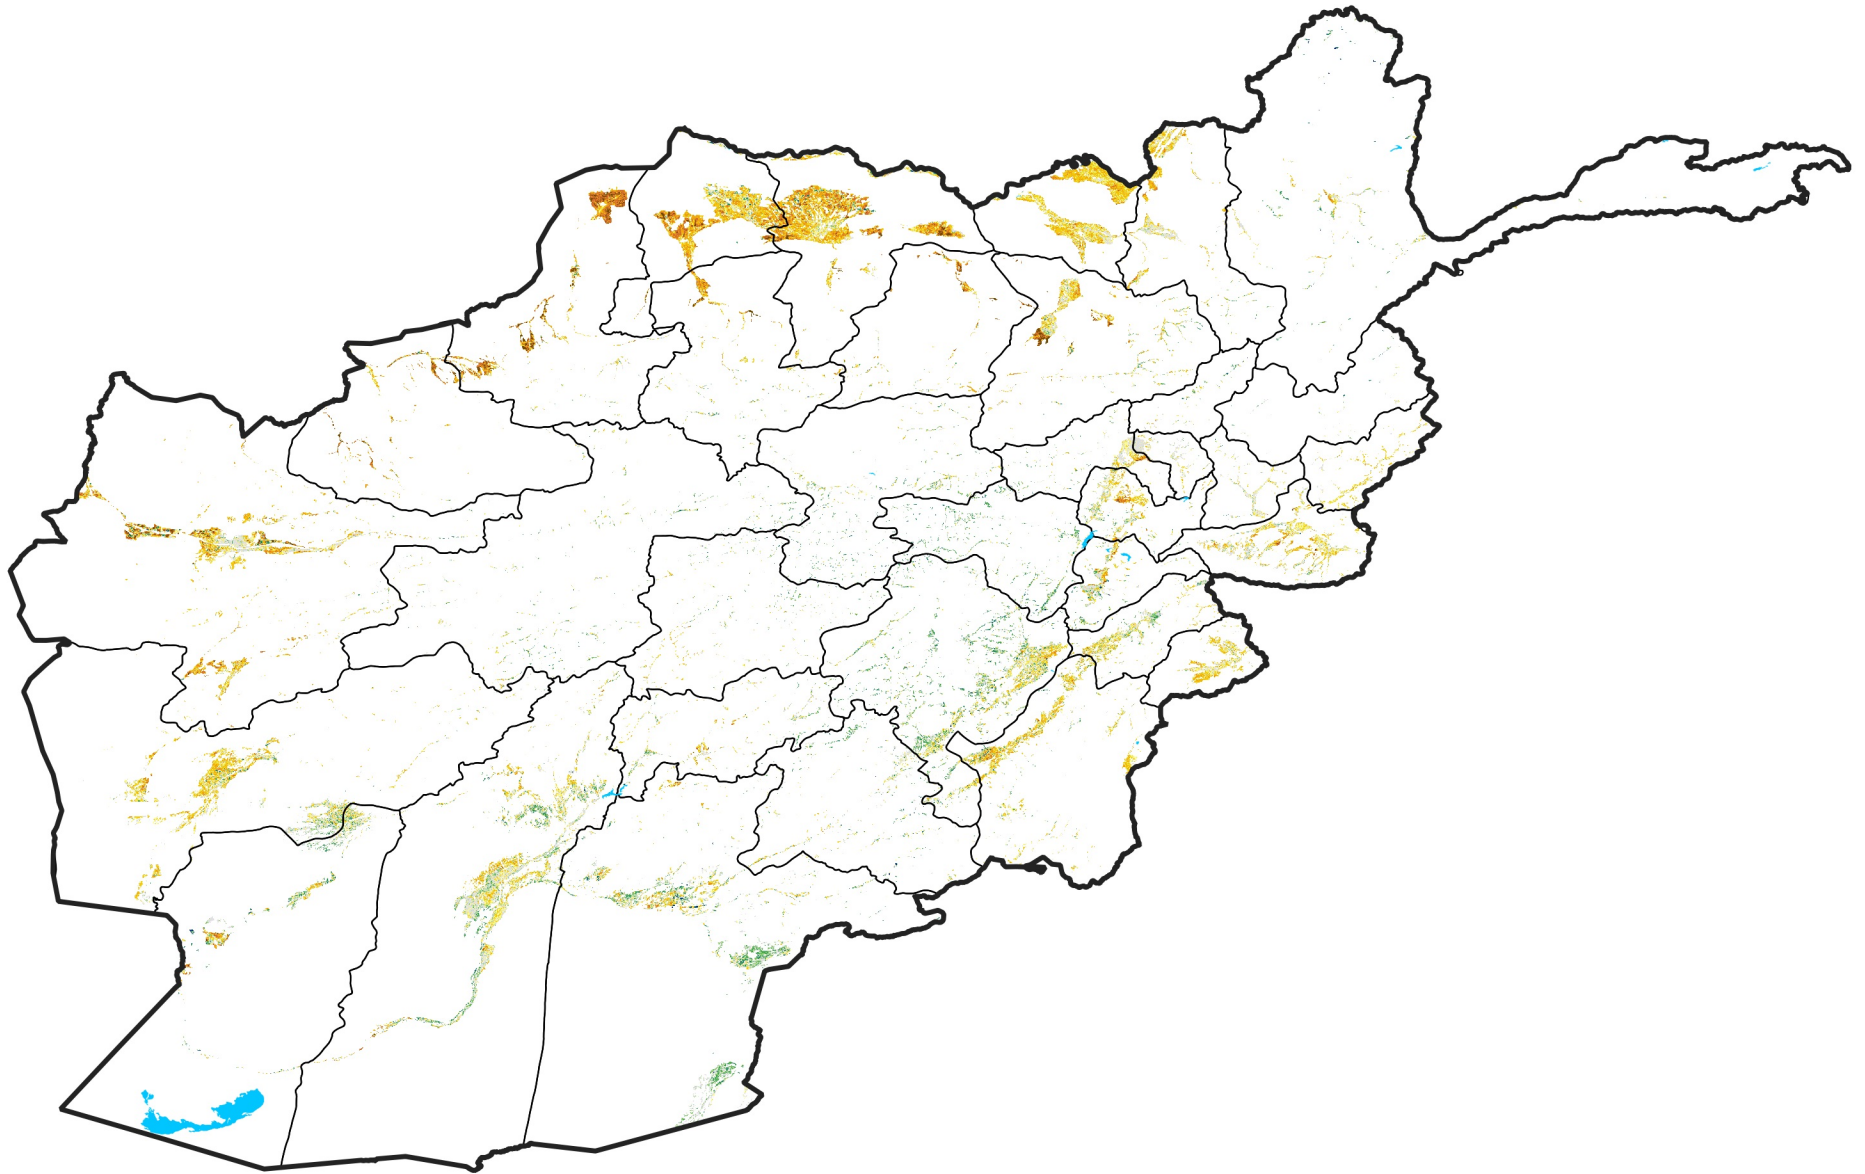

Afghanistan Irrigated Agricultural Areas

Percent of Mean NDVI

2008 / mean (2003 - 2022)

Period 13 / May 01 - 10, 2008

Percent of Normal