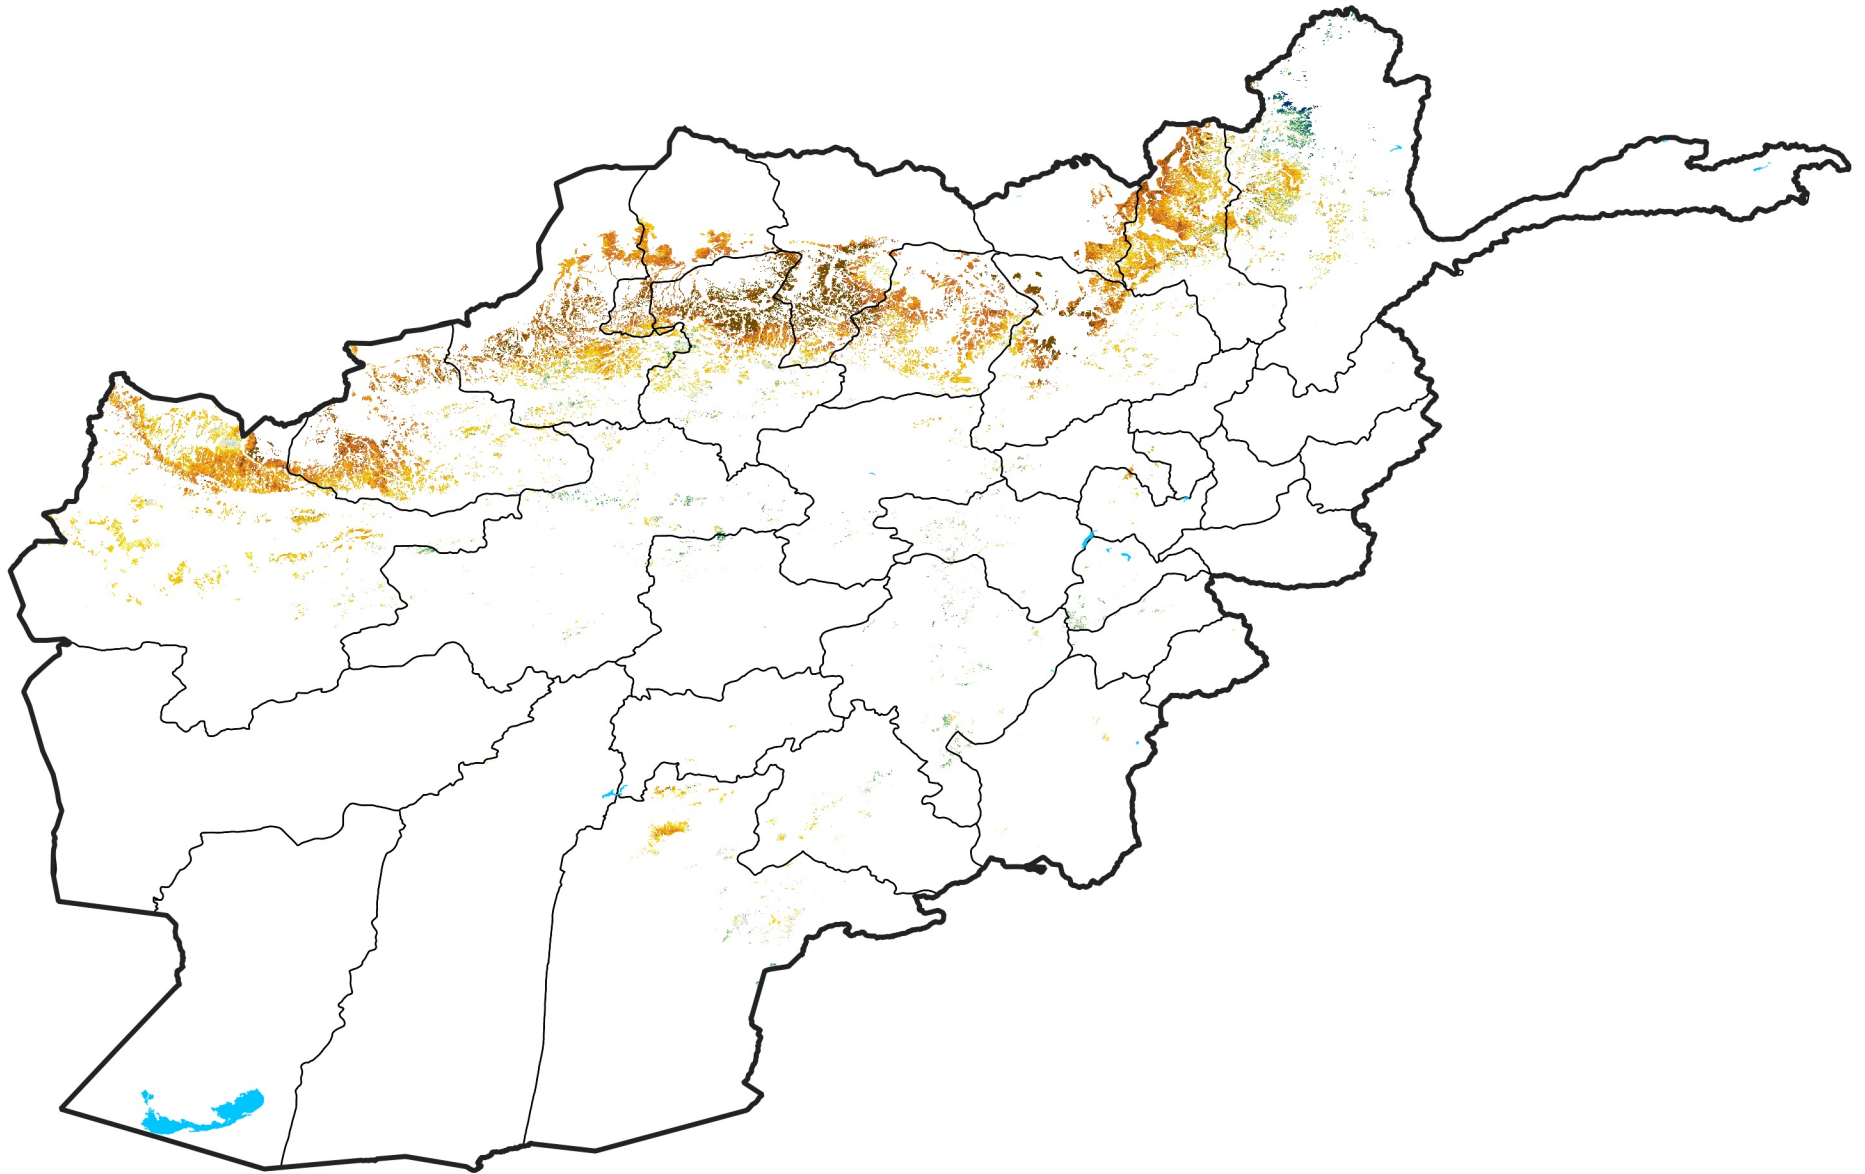

Afghanistan Rainfed Agricultural Areas

Percent of Mean NDVI

2008 / mean (2003 - 2022)

Period 13 / May 01 - 10, 2008

Percent of Normal