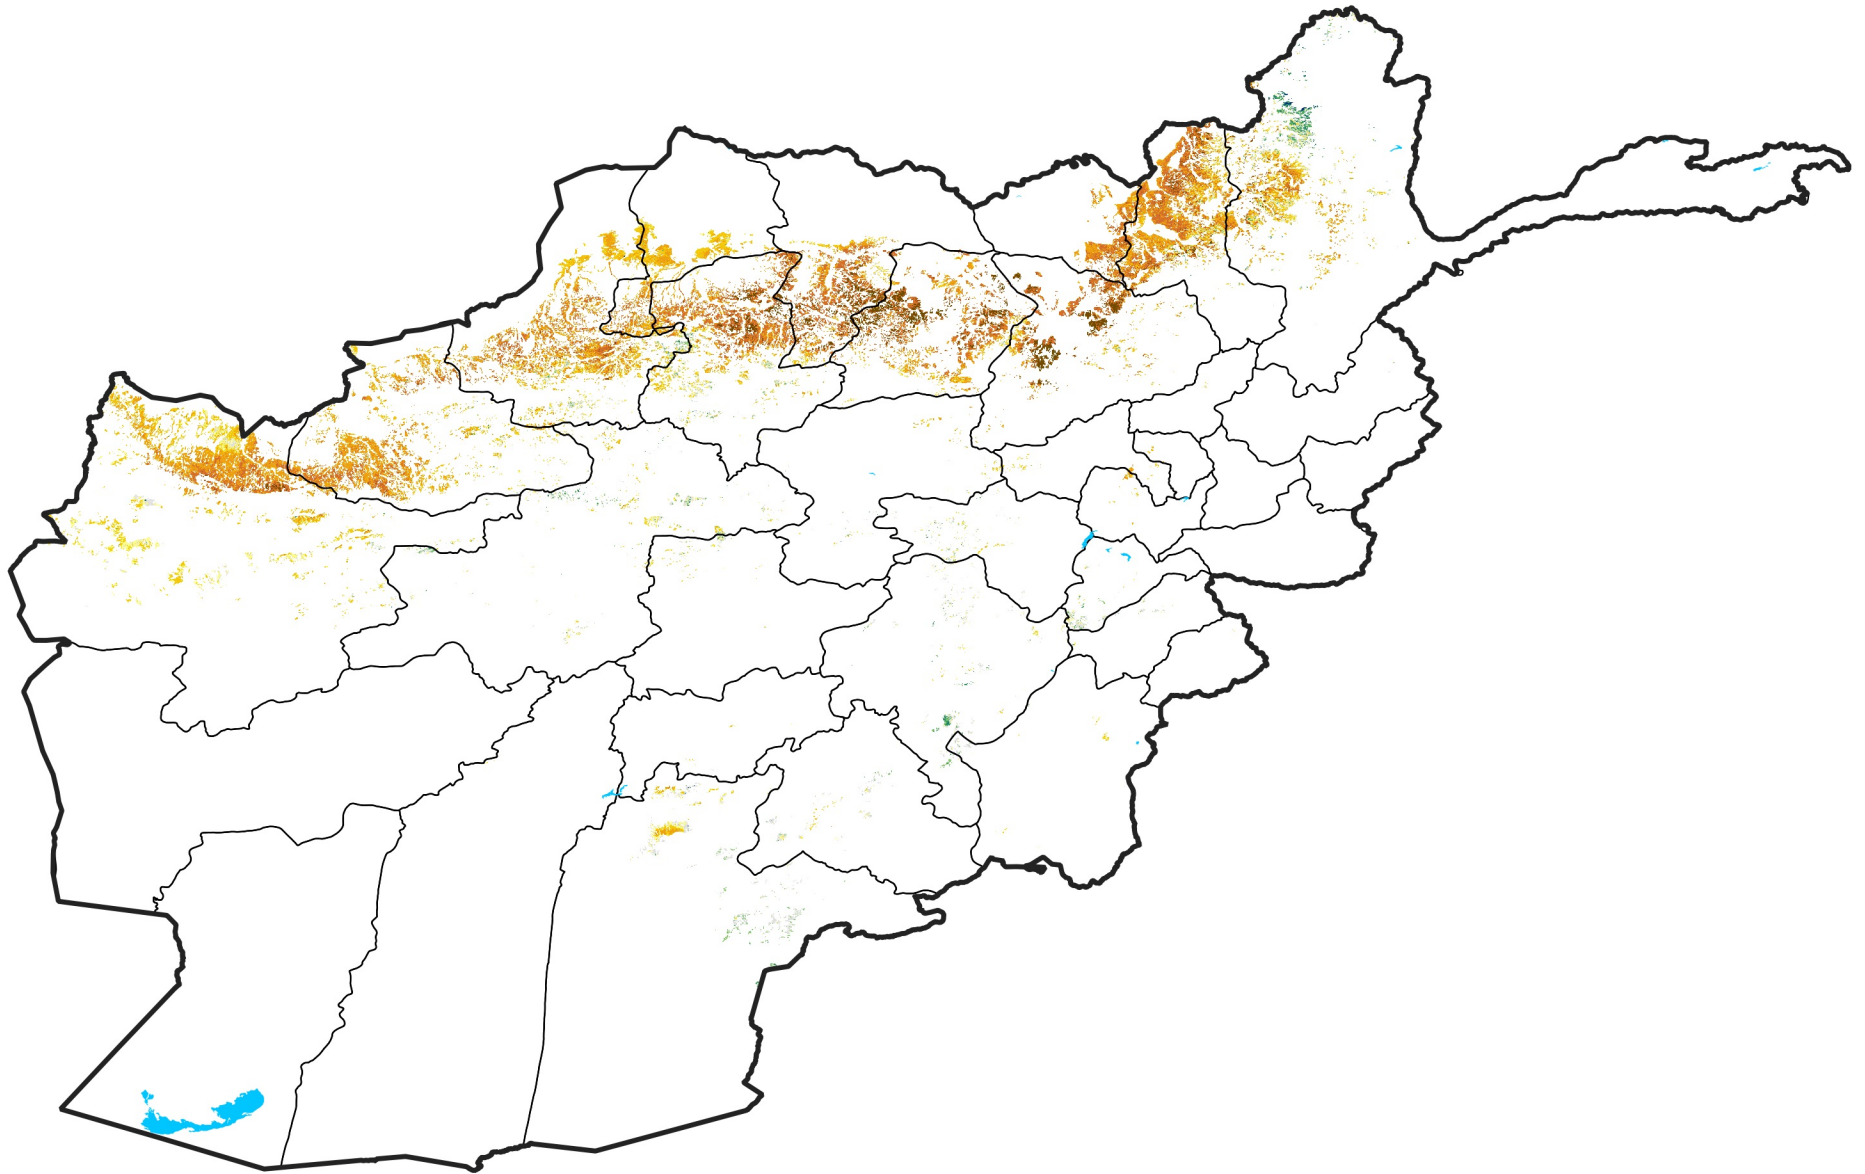

Afghanistan Rainfed Agricultural Areas

Percent of Mean NDVI

2008 / mean (2003 - 2022)

Period 15 / May 21 - 31, 2008

Percent of Normal