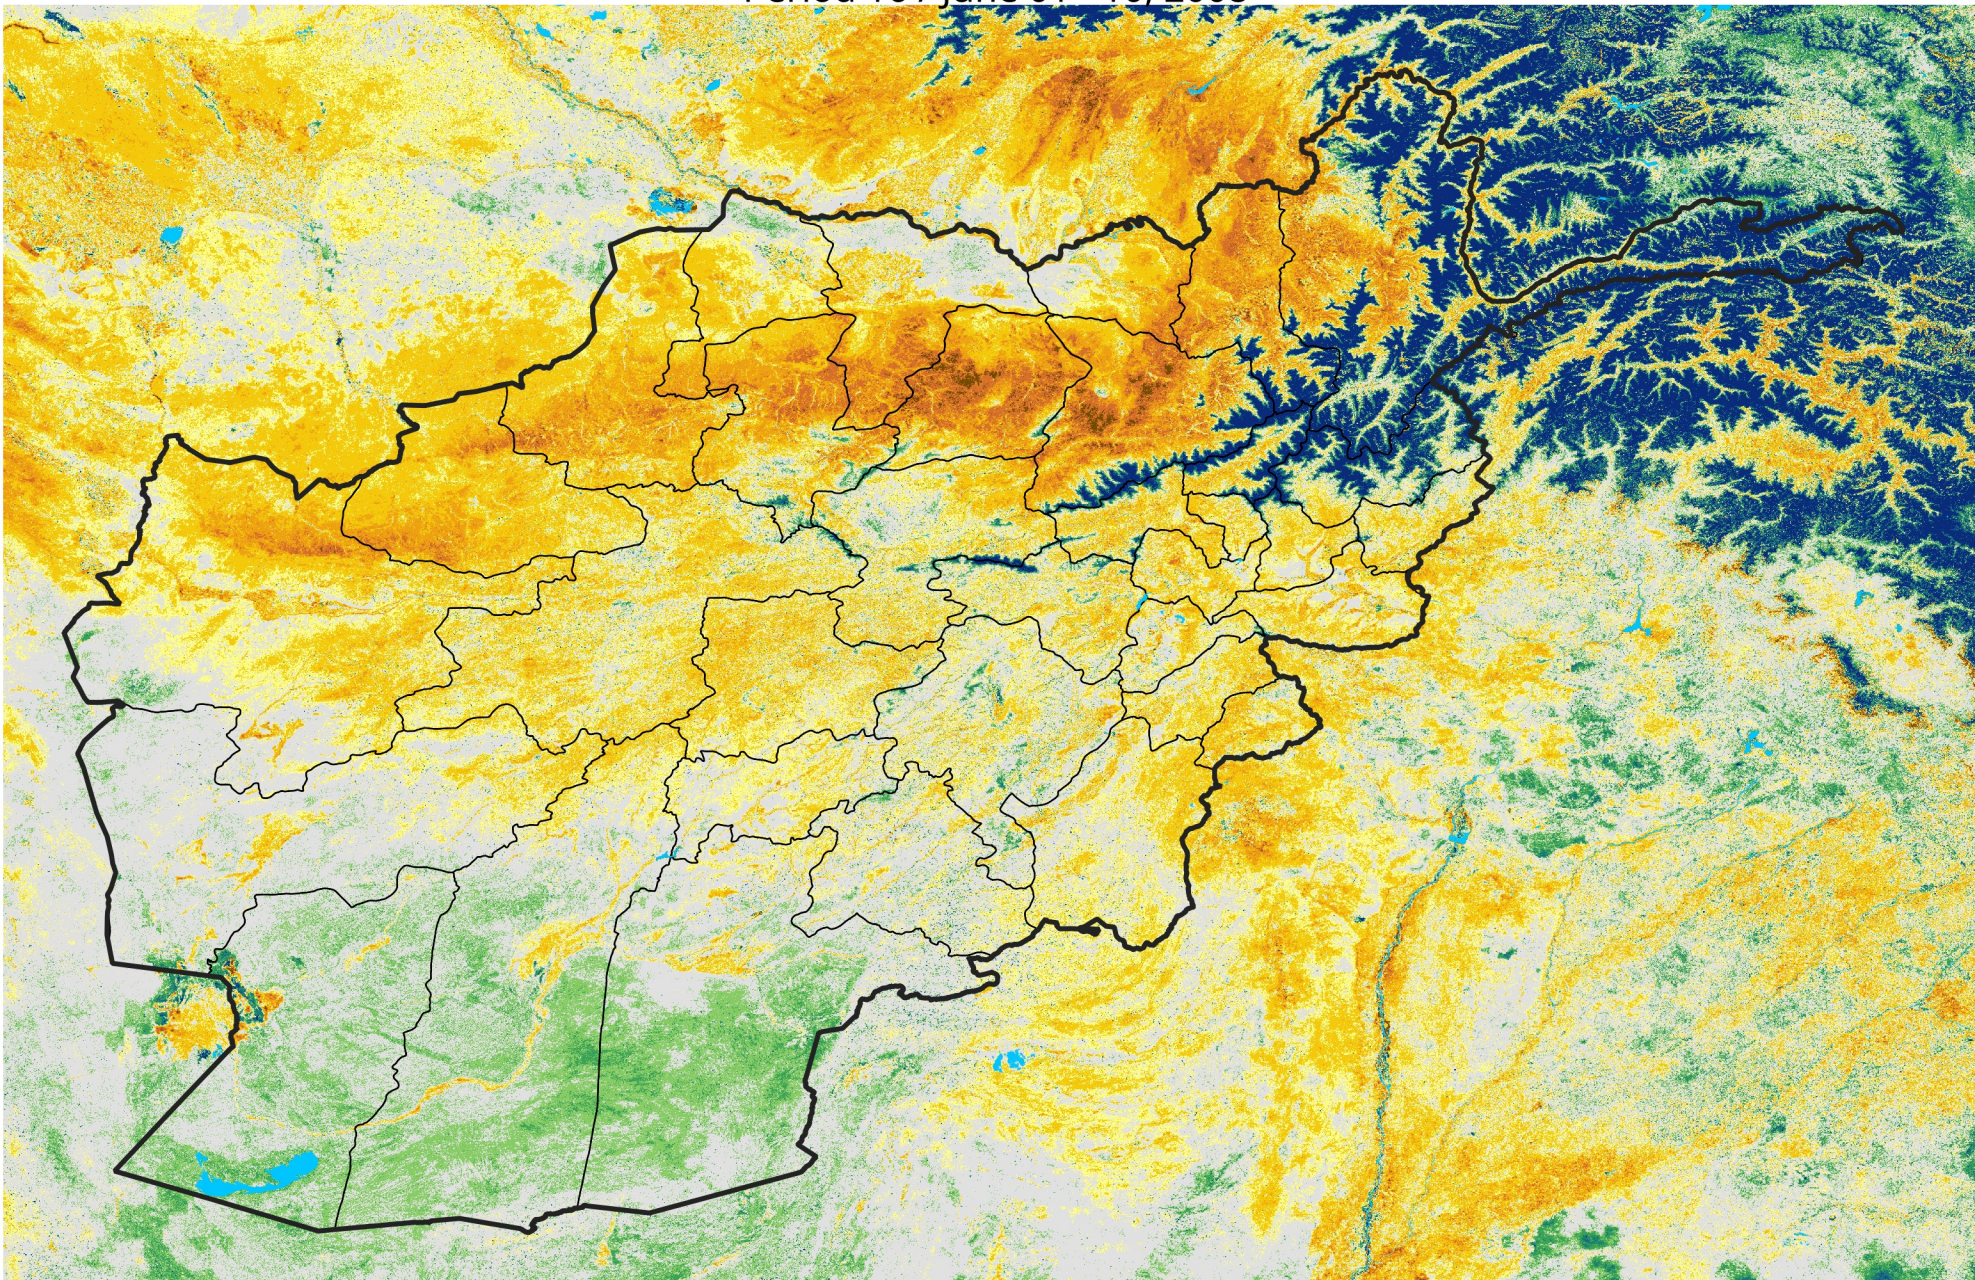

Afghanistan

Percent of Mean NDVI

2008 / mean (2003 - 2022)

Period 16 / June 01 - 10, 2008

Percent of Normal