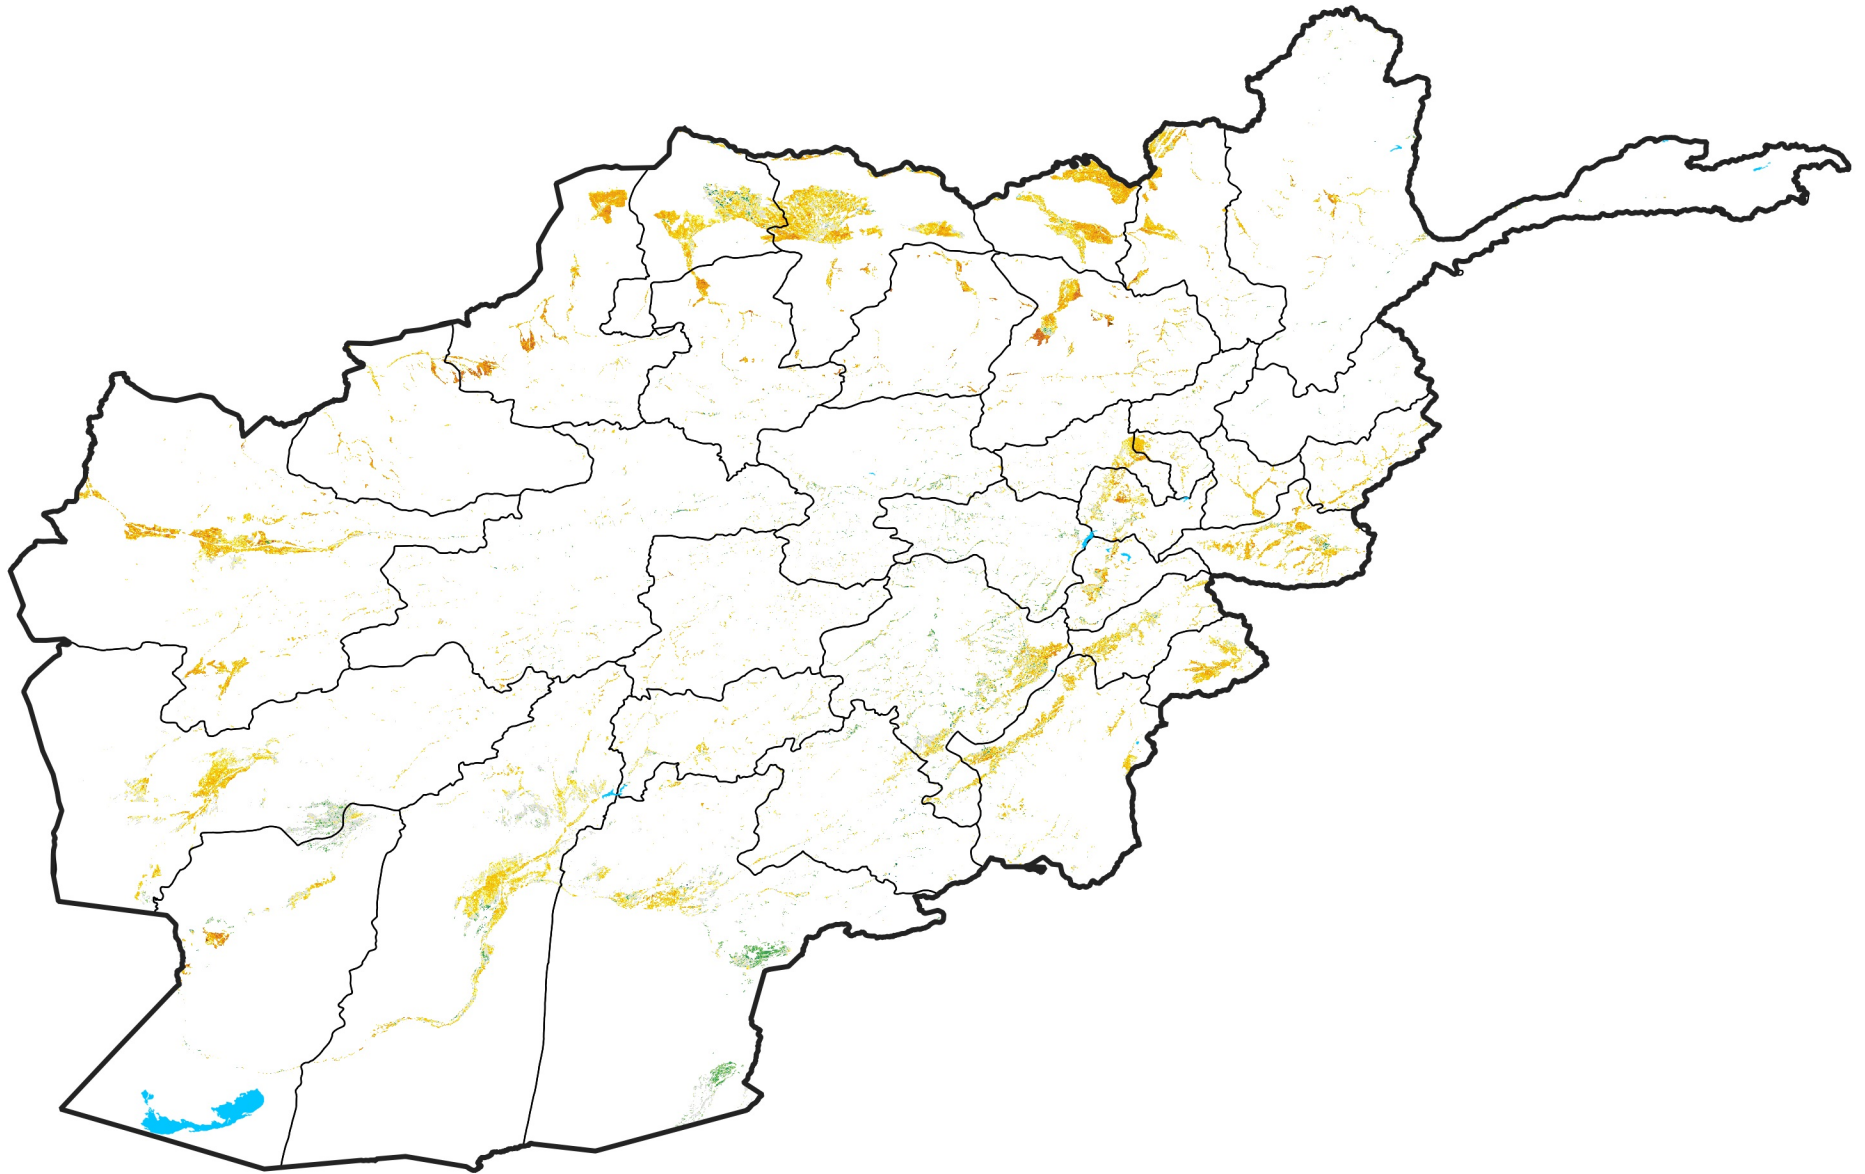

Afghanistan Irrigated Agricultural Areas

Percent of Mean NDVI

2008 / mean (2003 - 2022)

Period 16 / June 01 - 10, 2008

Percent of Normal