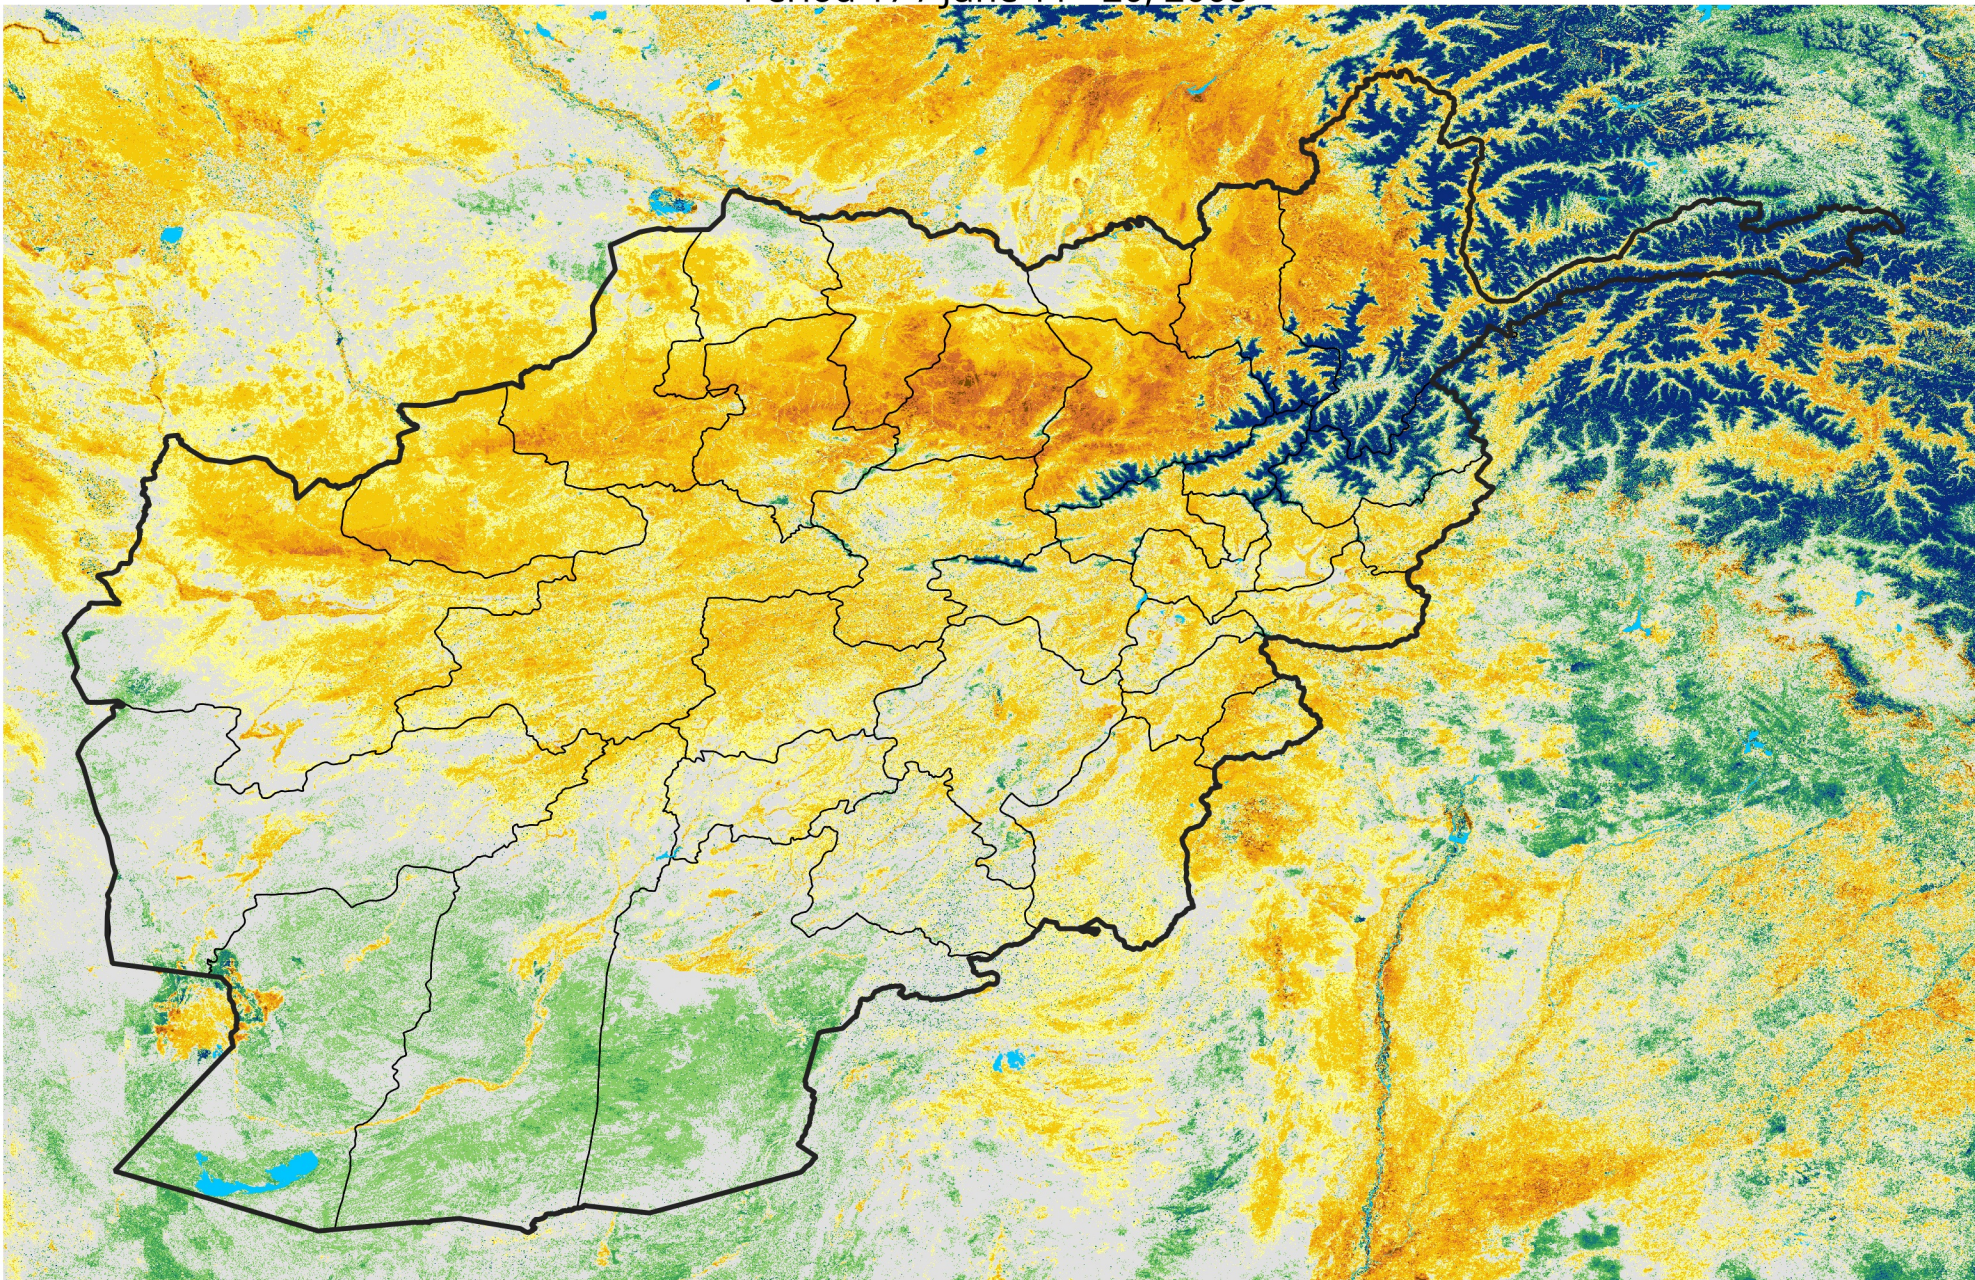

Afghanistan

Percent of Mean NDVI

2008 / mean (2003 - 2022)

Period 17 / June 11 - 20, 2008

Percent of Normal