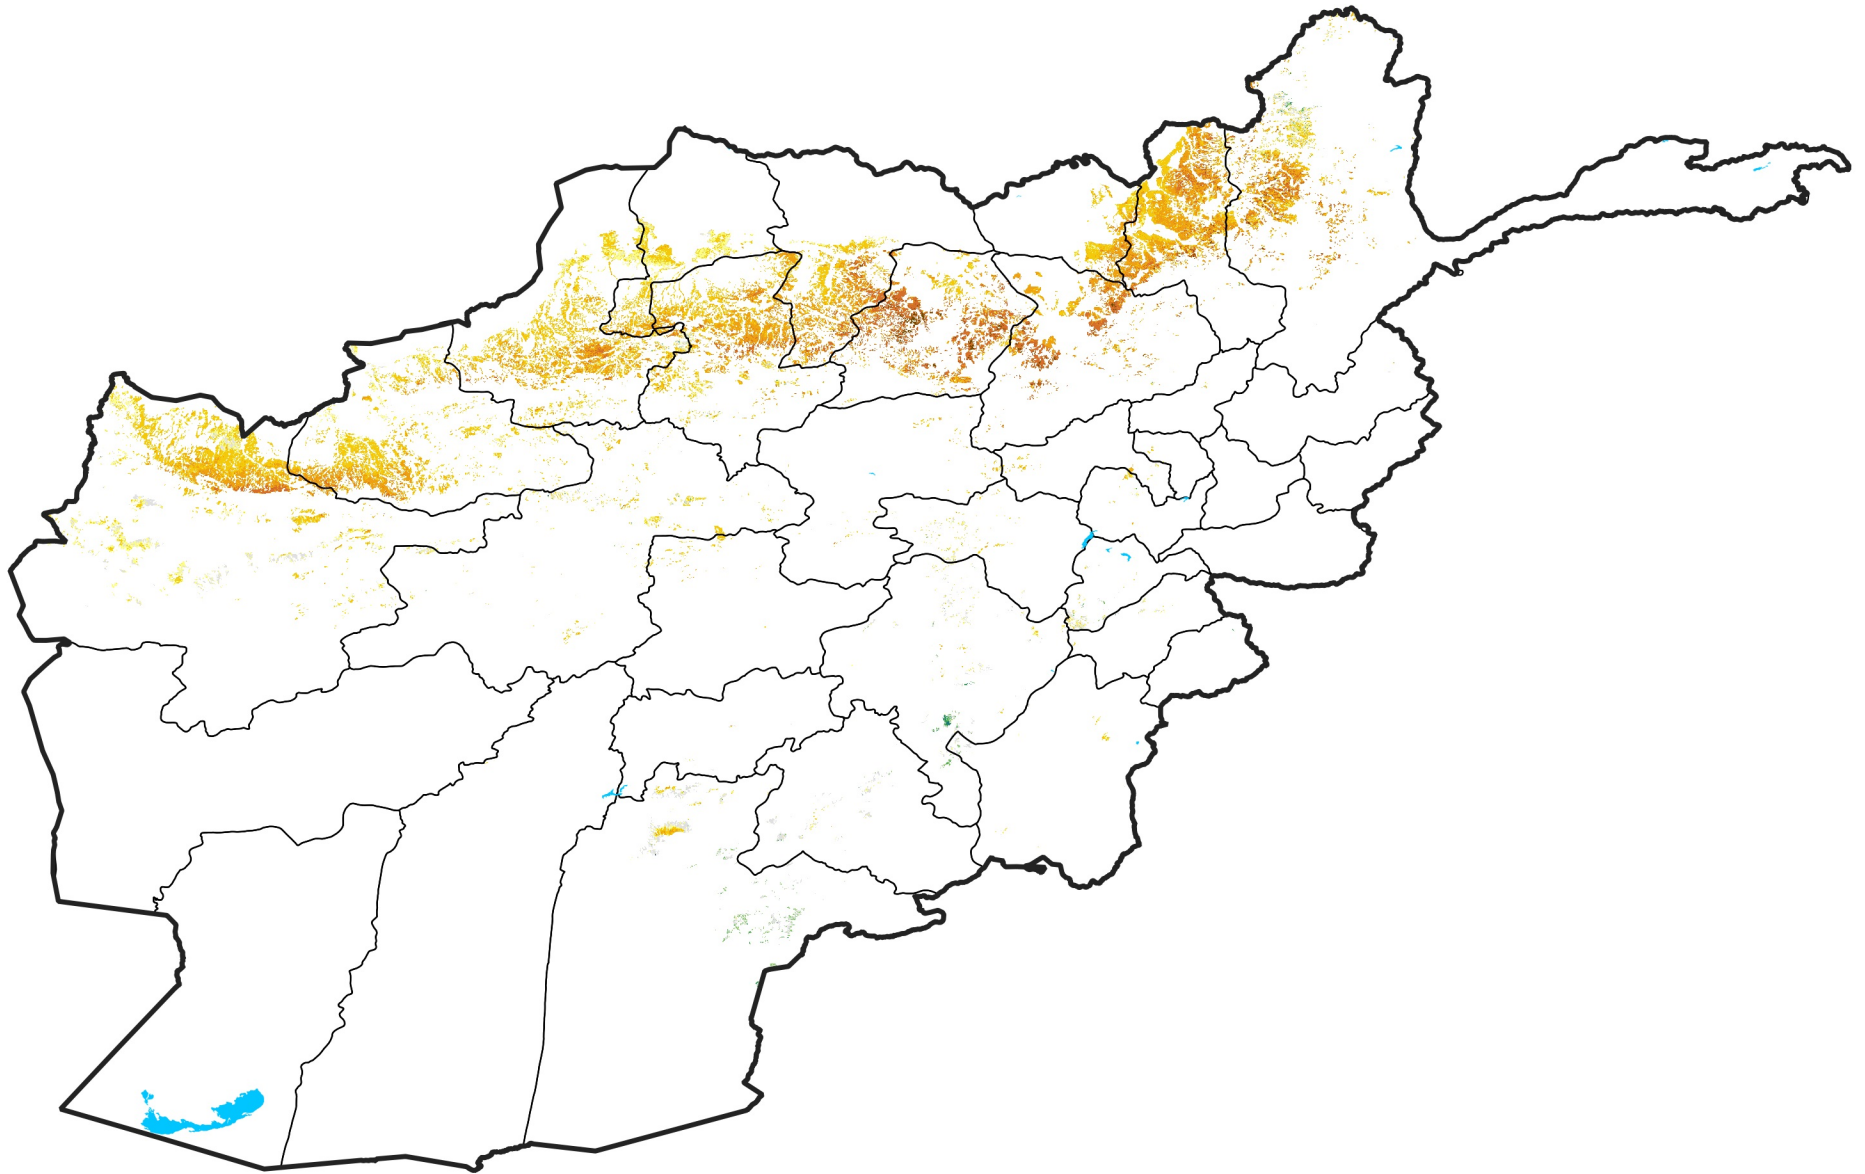

Afghanistan Rainfed Agricultural Areas

Percent of Mean NDVI

2008 / mean (2003 - 2022)

Period 17 / June 11 - 20, 2008

Percent of Normal