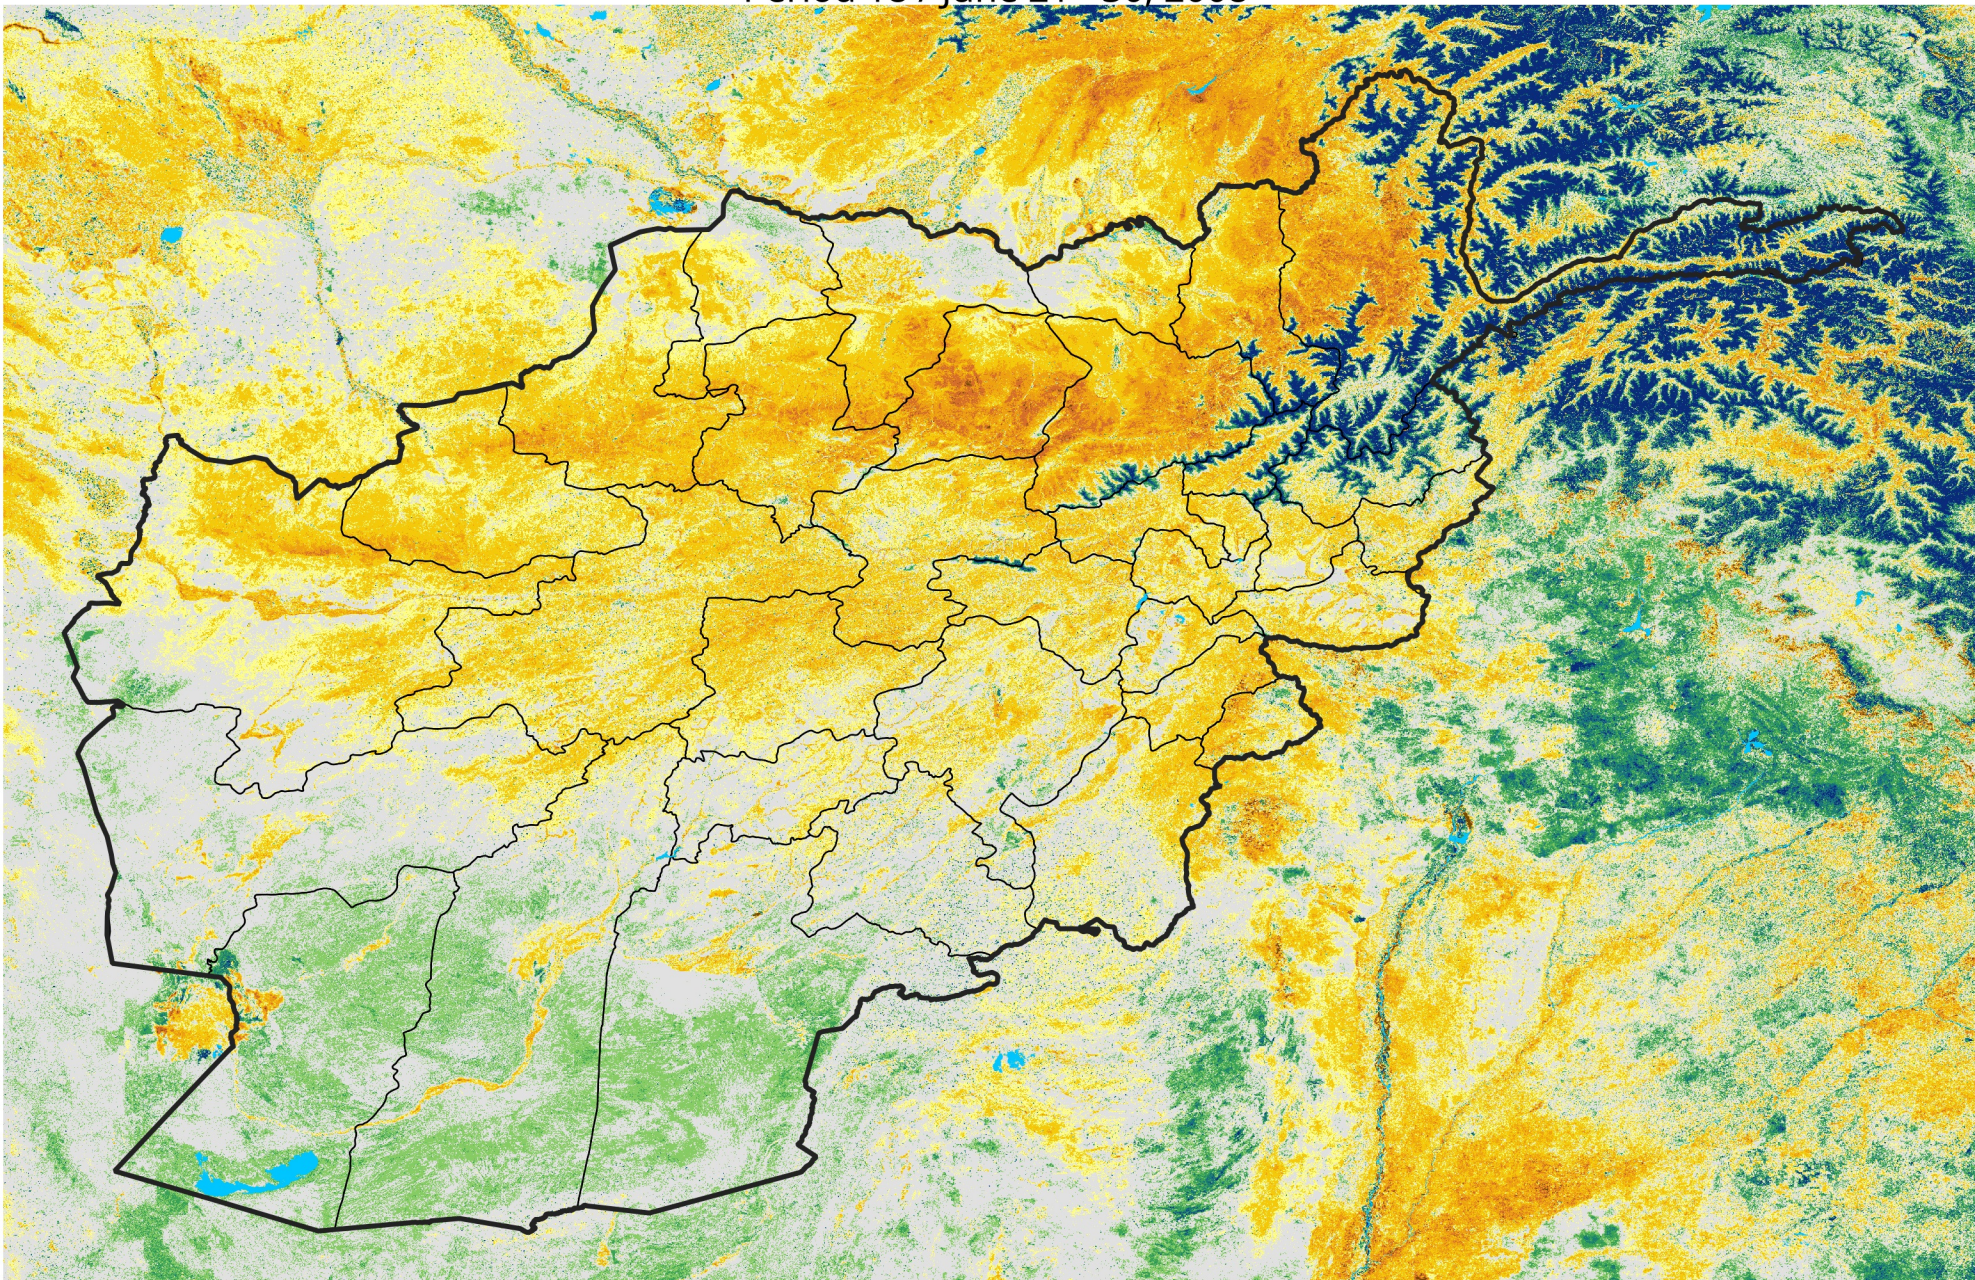

Afghanistan

Percent of Mean NDVI

2008 / mean (2003 - 2022)

Period 18 / June 21 - 30, 2008

Percent of Normal