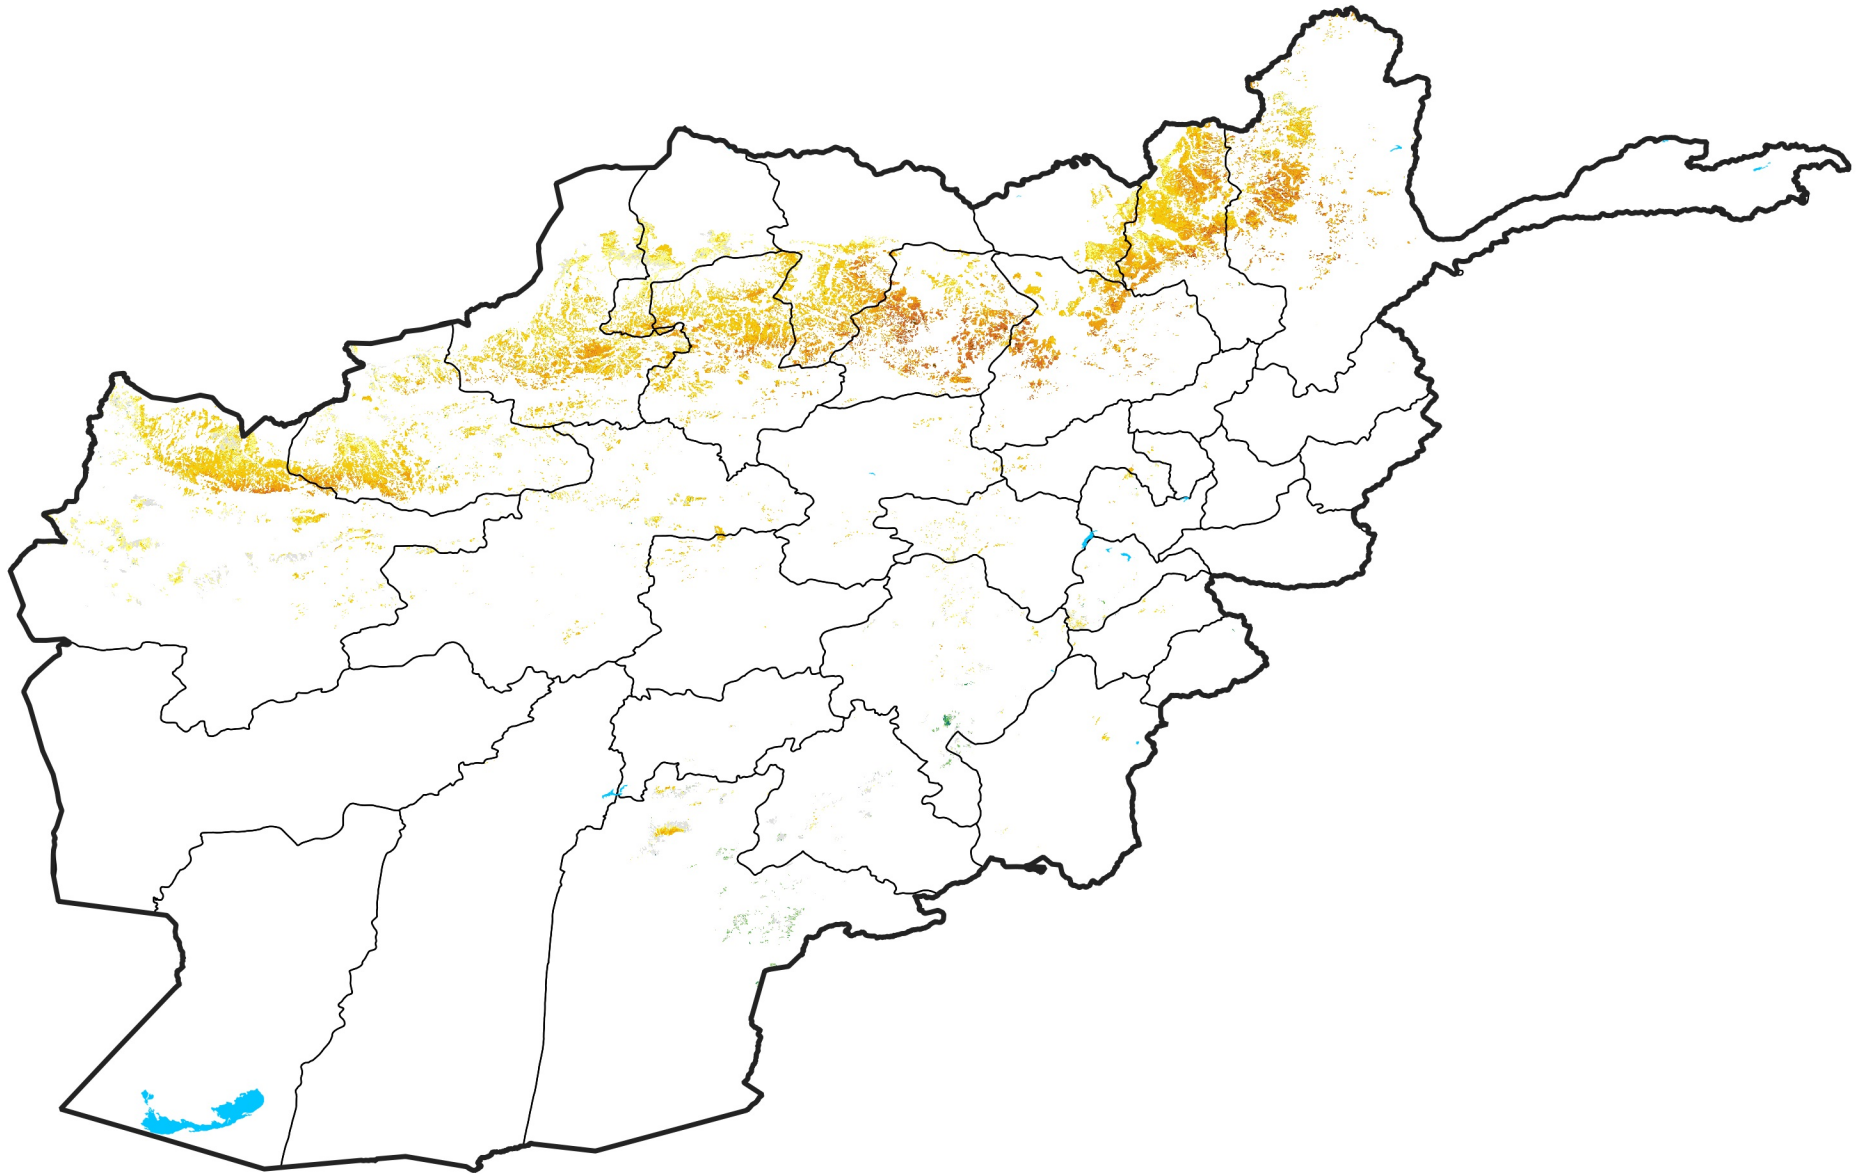

Afghanistan Rainfed Agricultural Areas

Percent of Mean NDVI

2008 / mean (2003 - 2022)

Period 18 / June 21 - 30, 2008

Percent of Normal