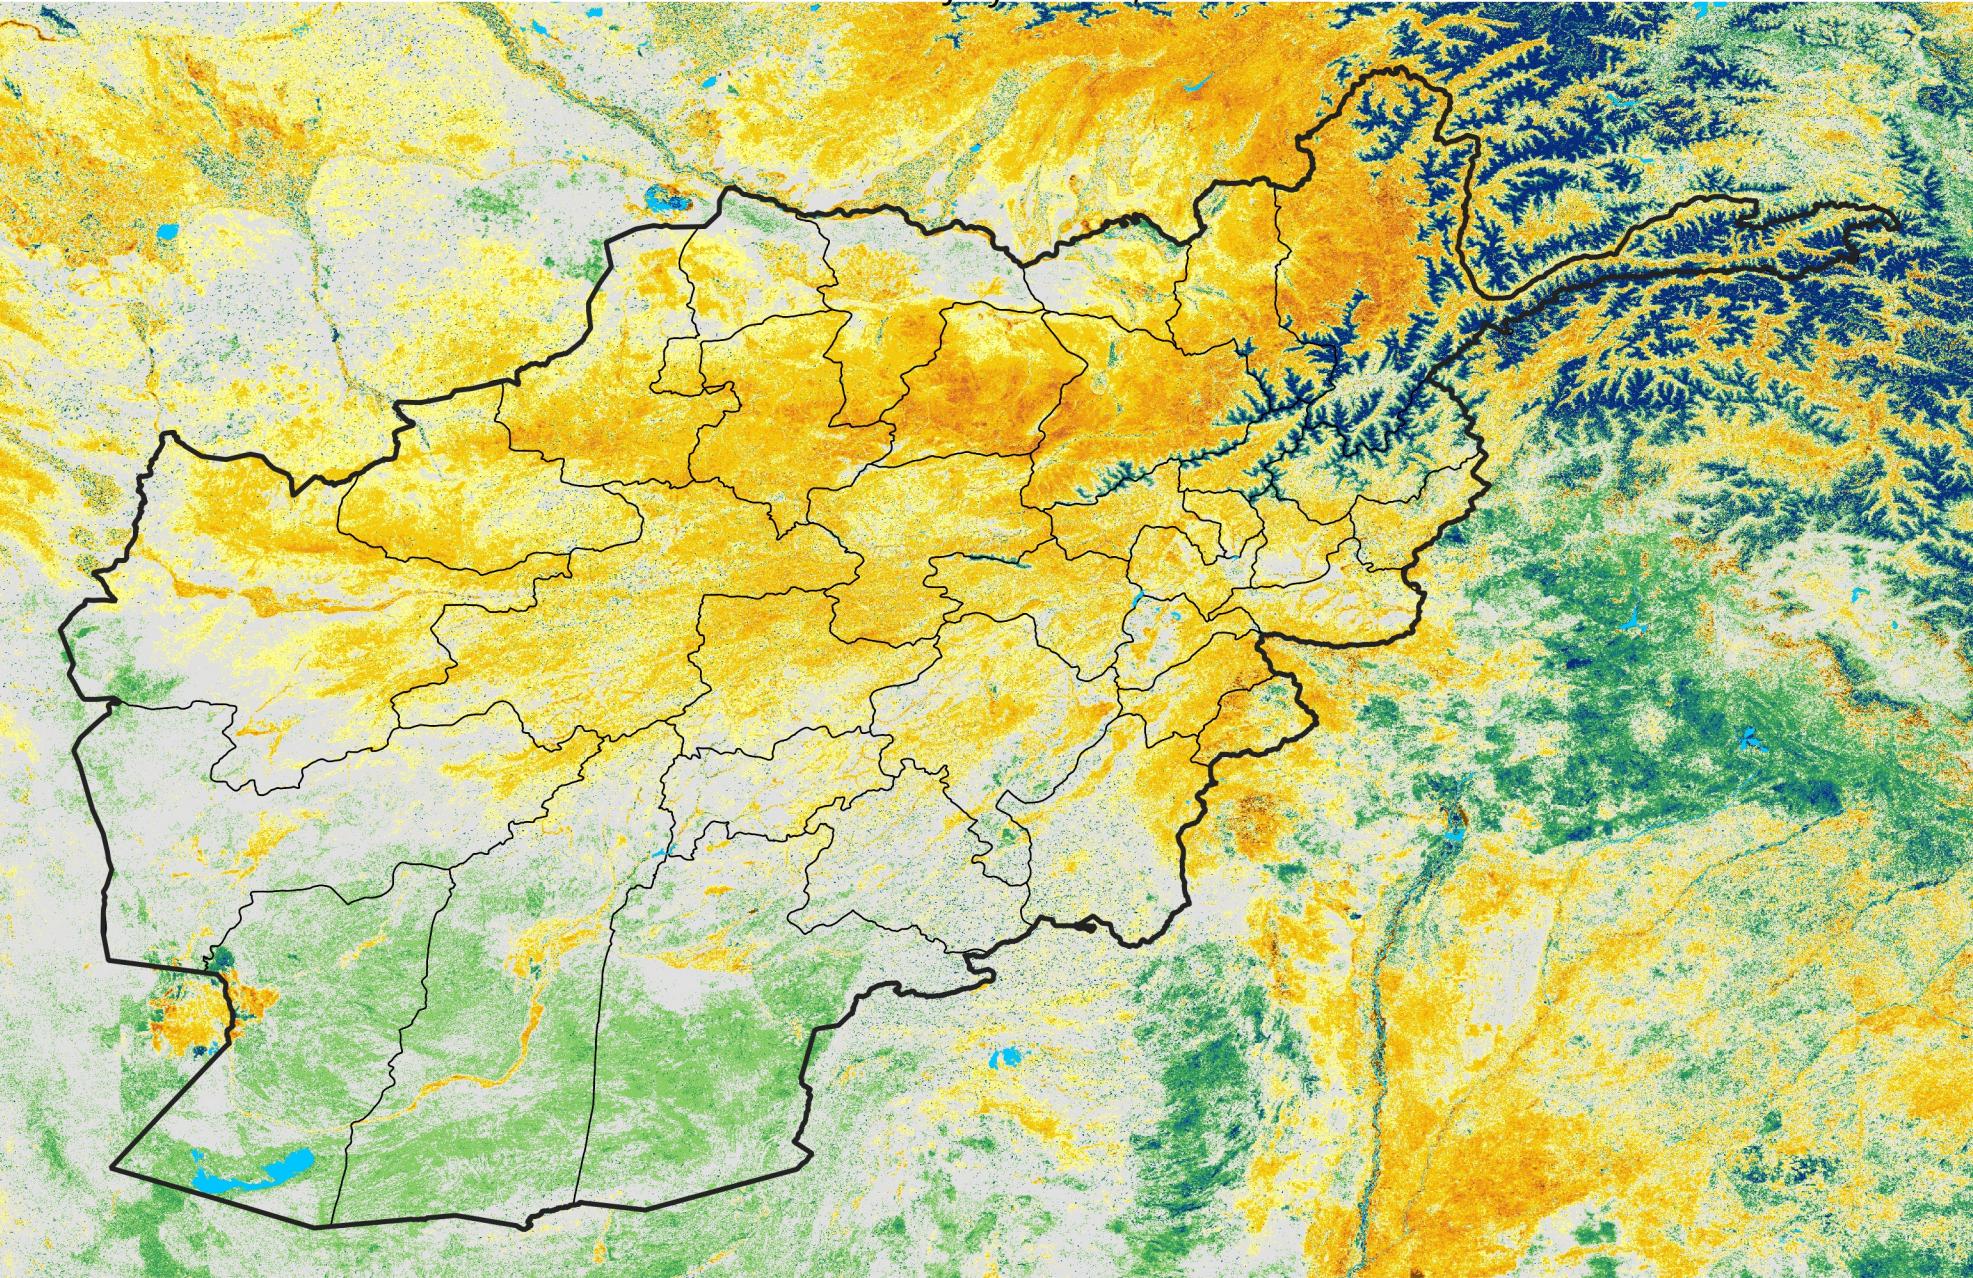

Afghanistan

Percent of Mean NDVI

2008 / mean (2003 - 2022)

Period 19 / July 01 - 10, 2008

Percent of Normal