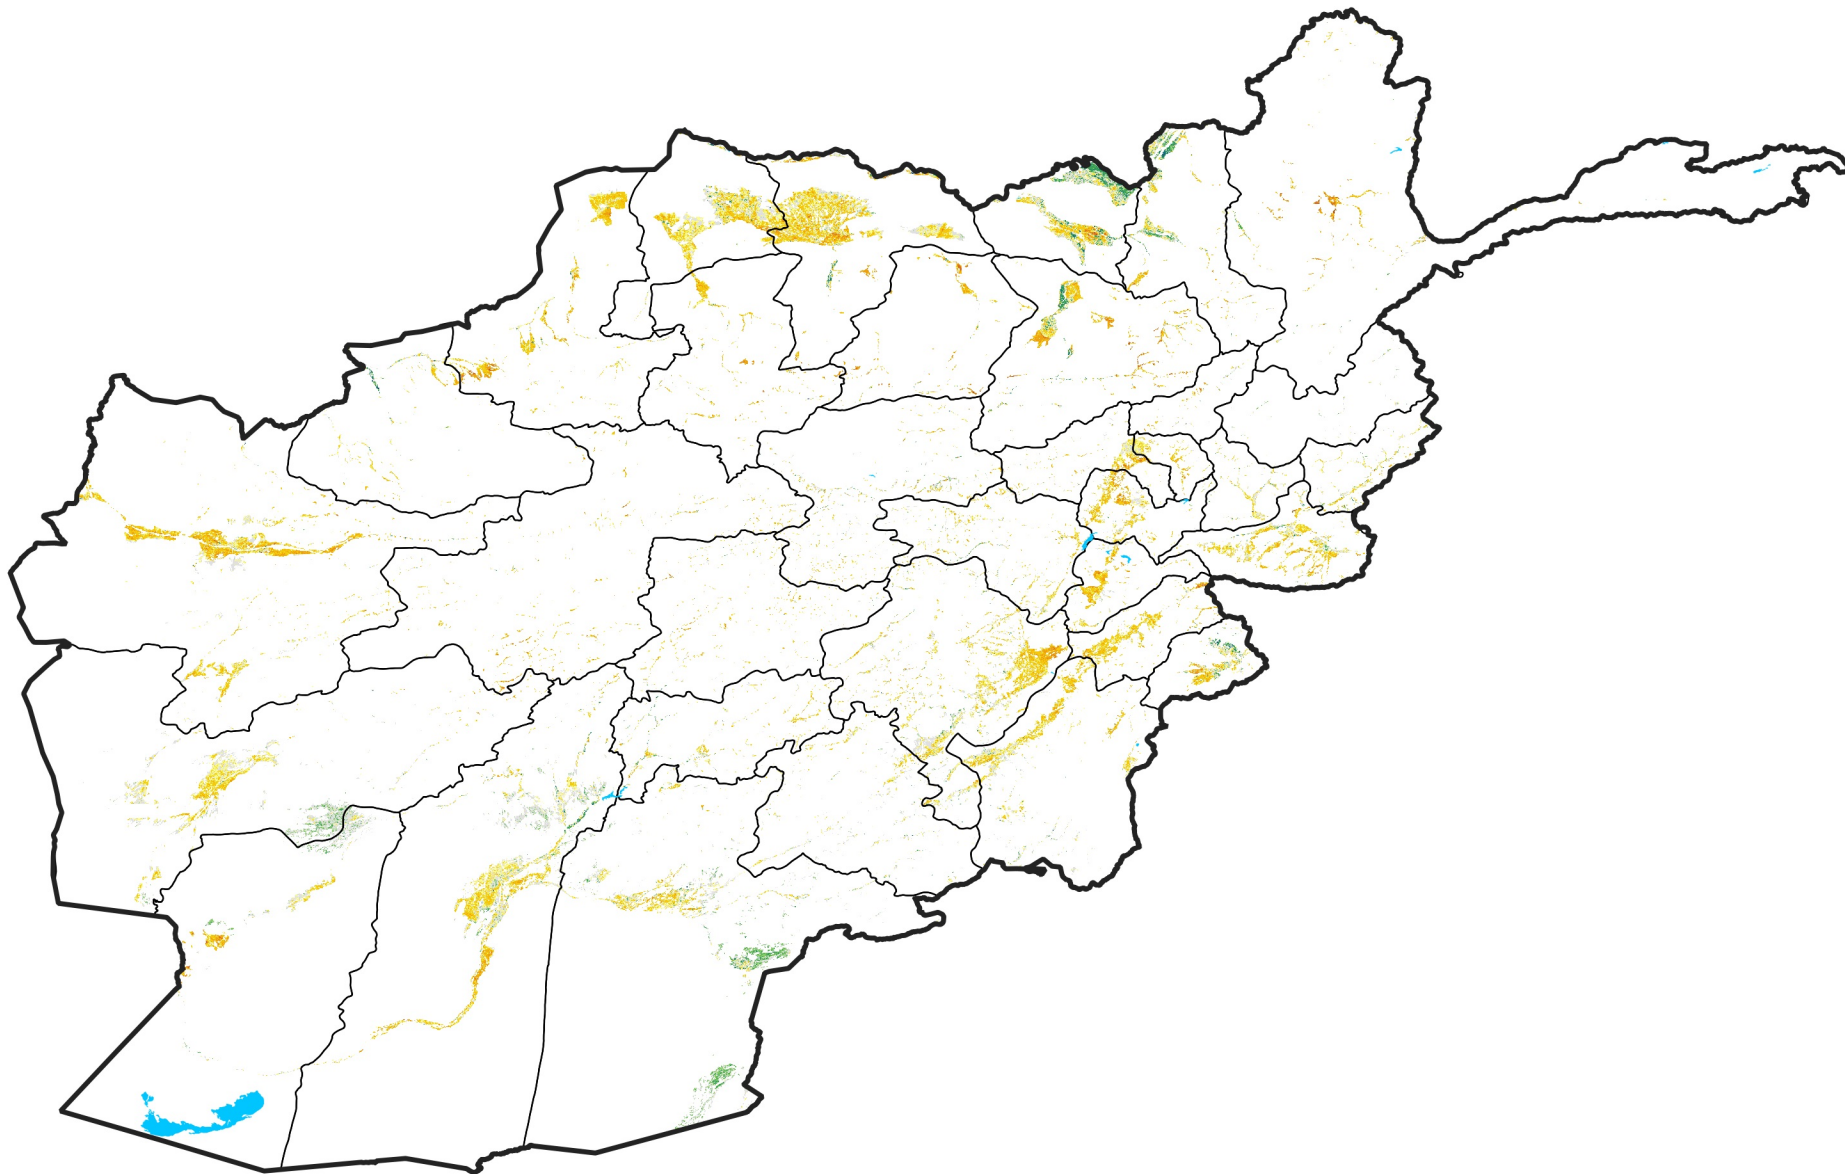

Afghanistan Irrigated Agricultural Areas

Percent of Mean NDVI

2008 / mean (2003 - 2022)

Period 19 / July 01 - 10, 2008

Percent of Normal