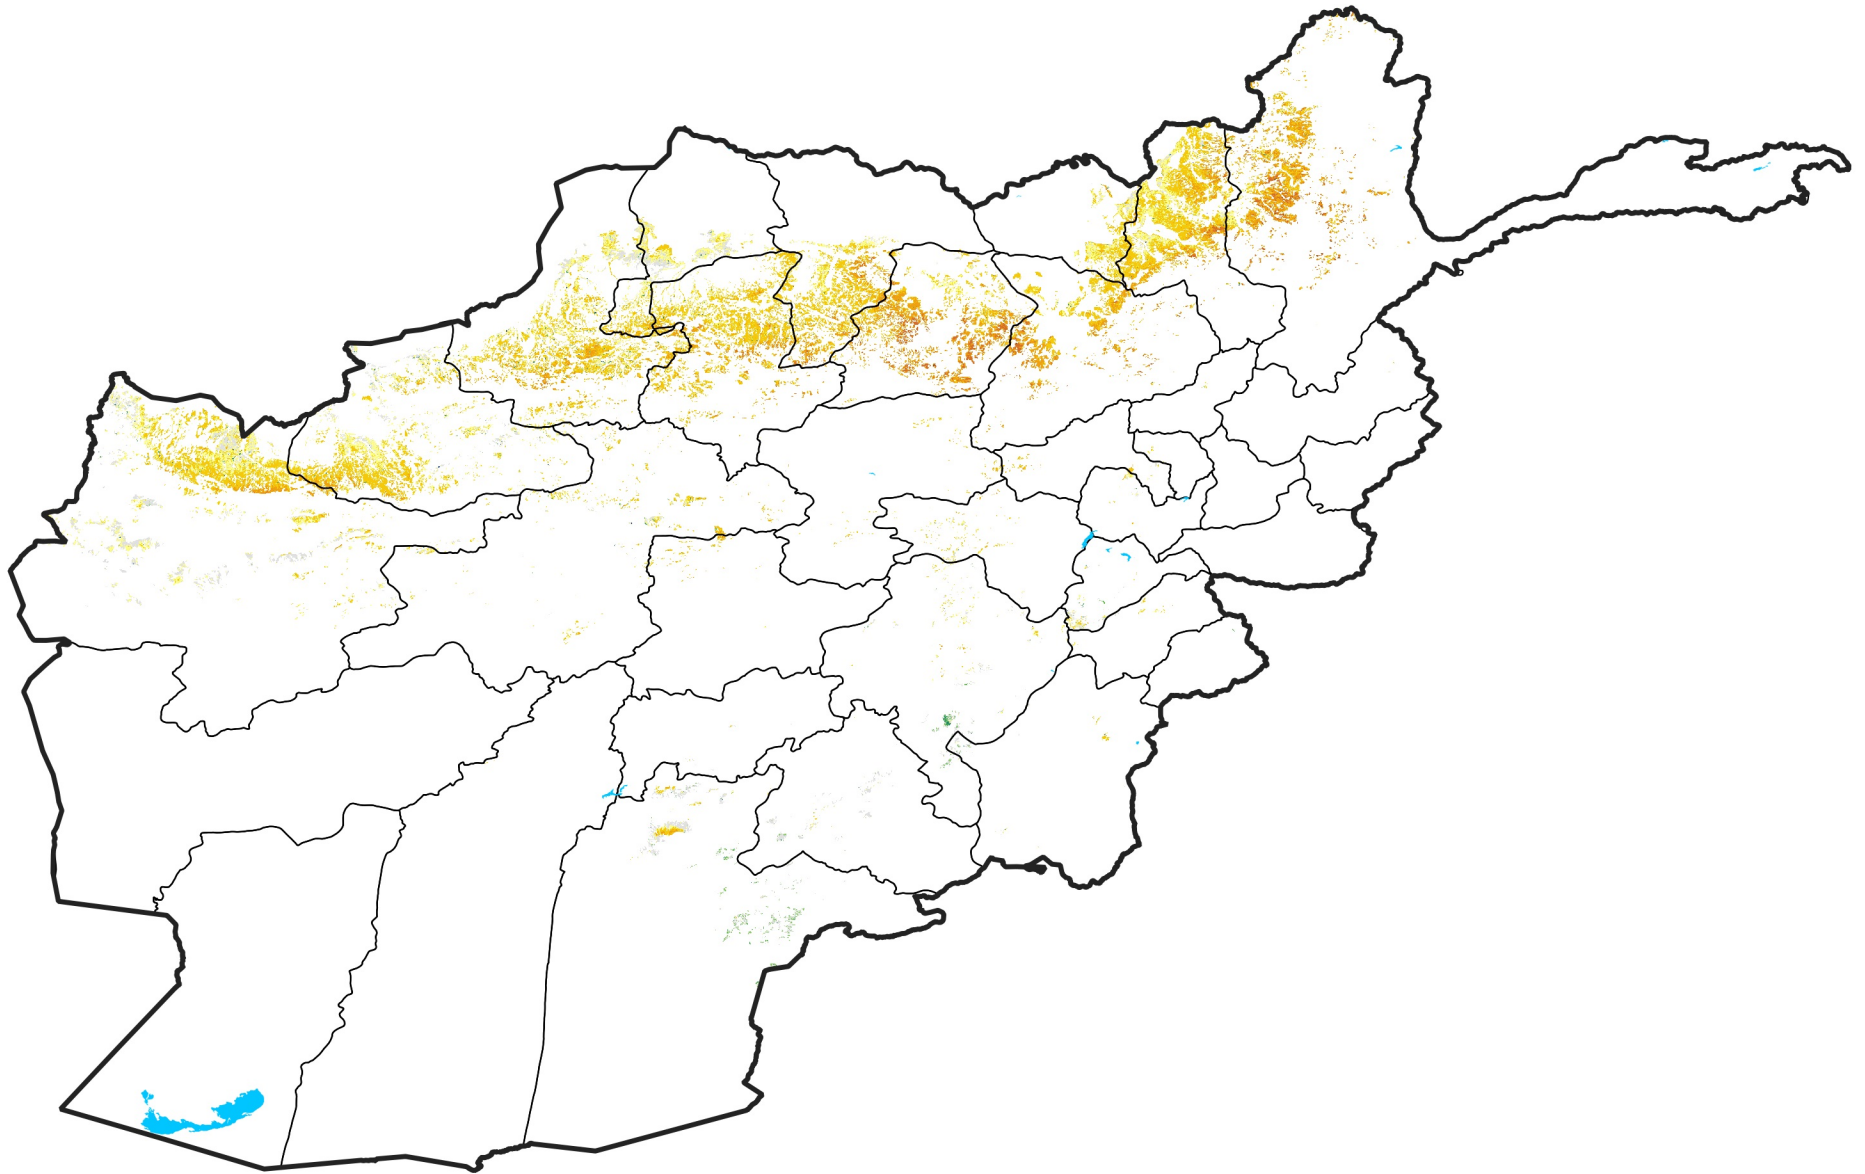

Afghanistan Rainfed Agricultural Areas

Percent of Mean NDVI

2008 / mean (2003 - 2022)

Period 19 / July 01 - 10, 2008

Percent of Normal