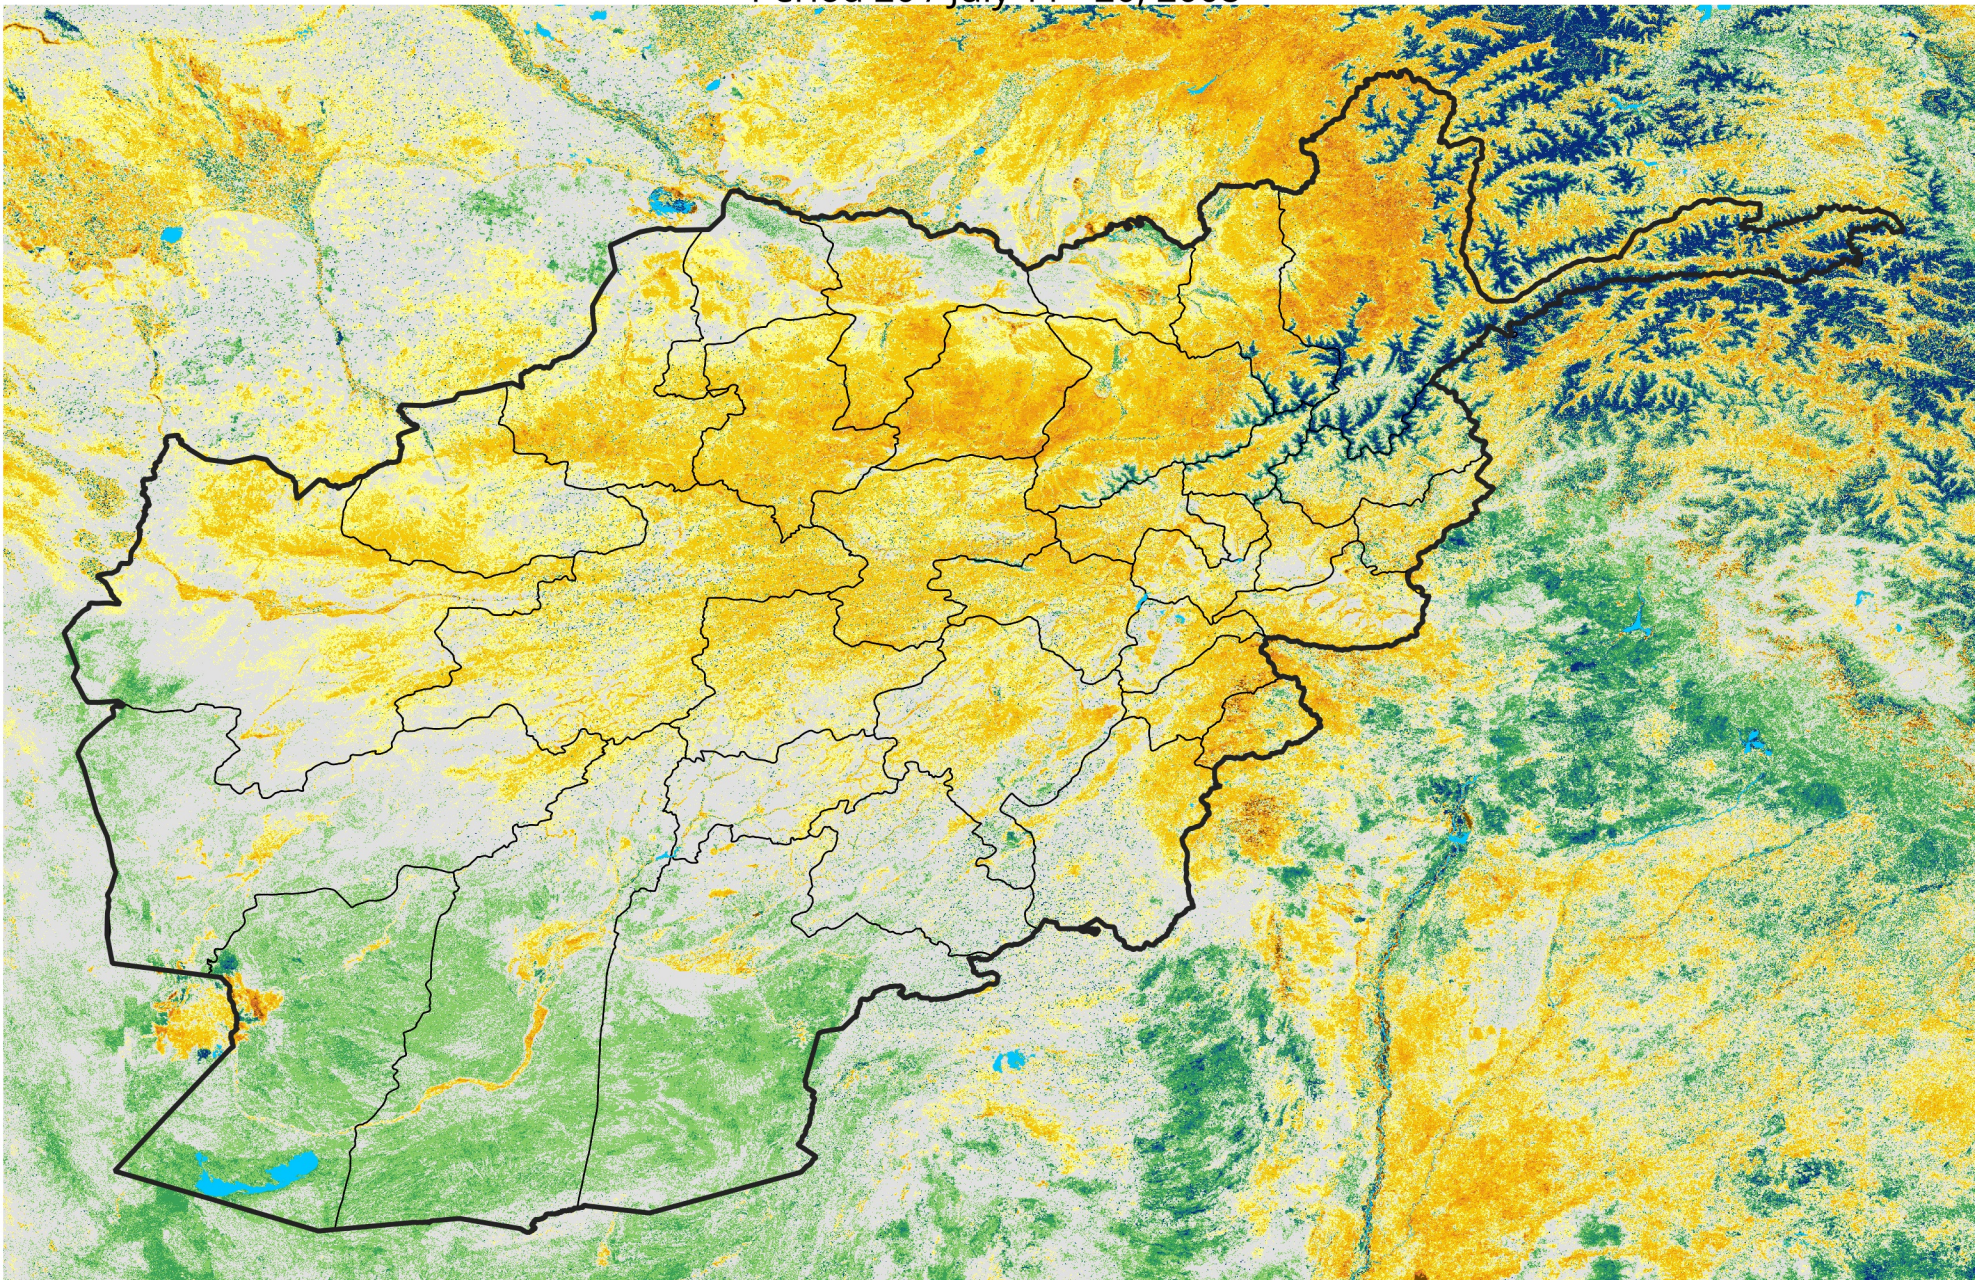

Afghanistan

Percent of Mean NDVI

2008 / mean (2003 - 2022)

Period 20 / July 11 - 20, 2008

Percent of Normal