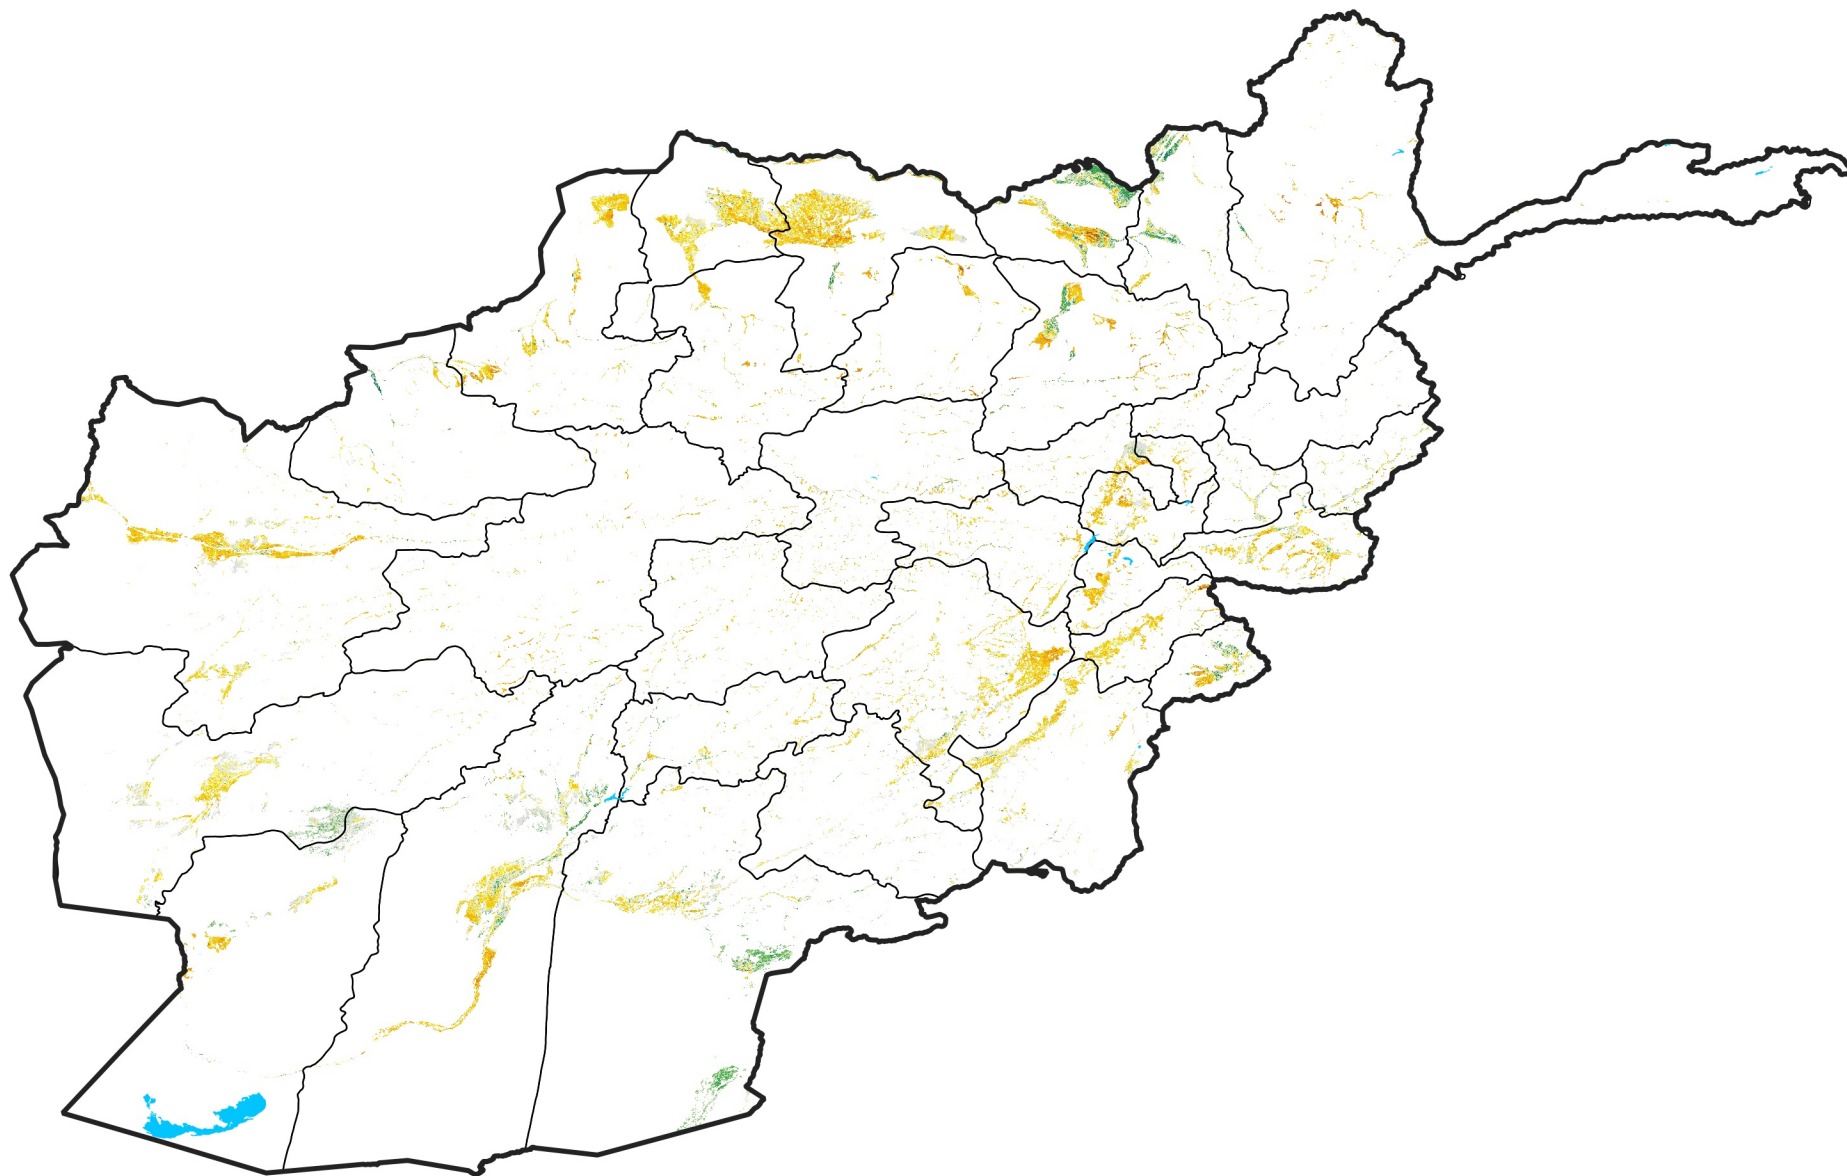

Afghanistan Irrigated Agricultural Areas

Percent of Mean NDVI

2008 / mean (2003 - 2022)

Period 20 / July 11 - 20, 2008

Percent of Normal