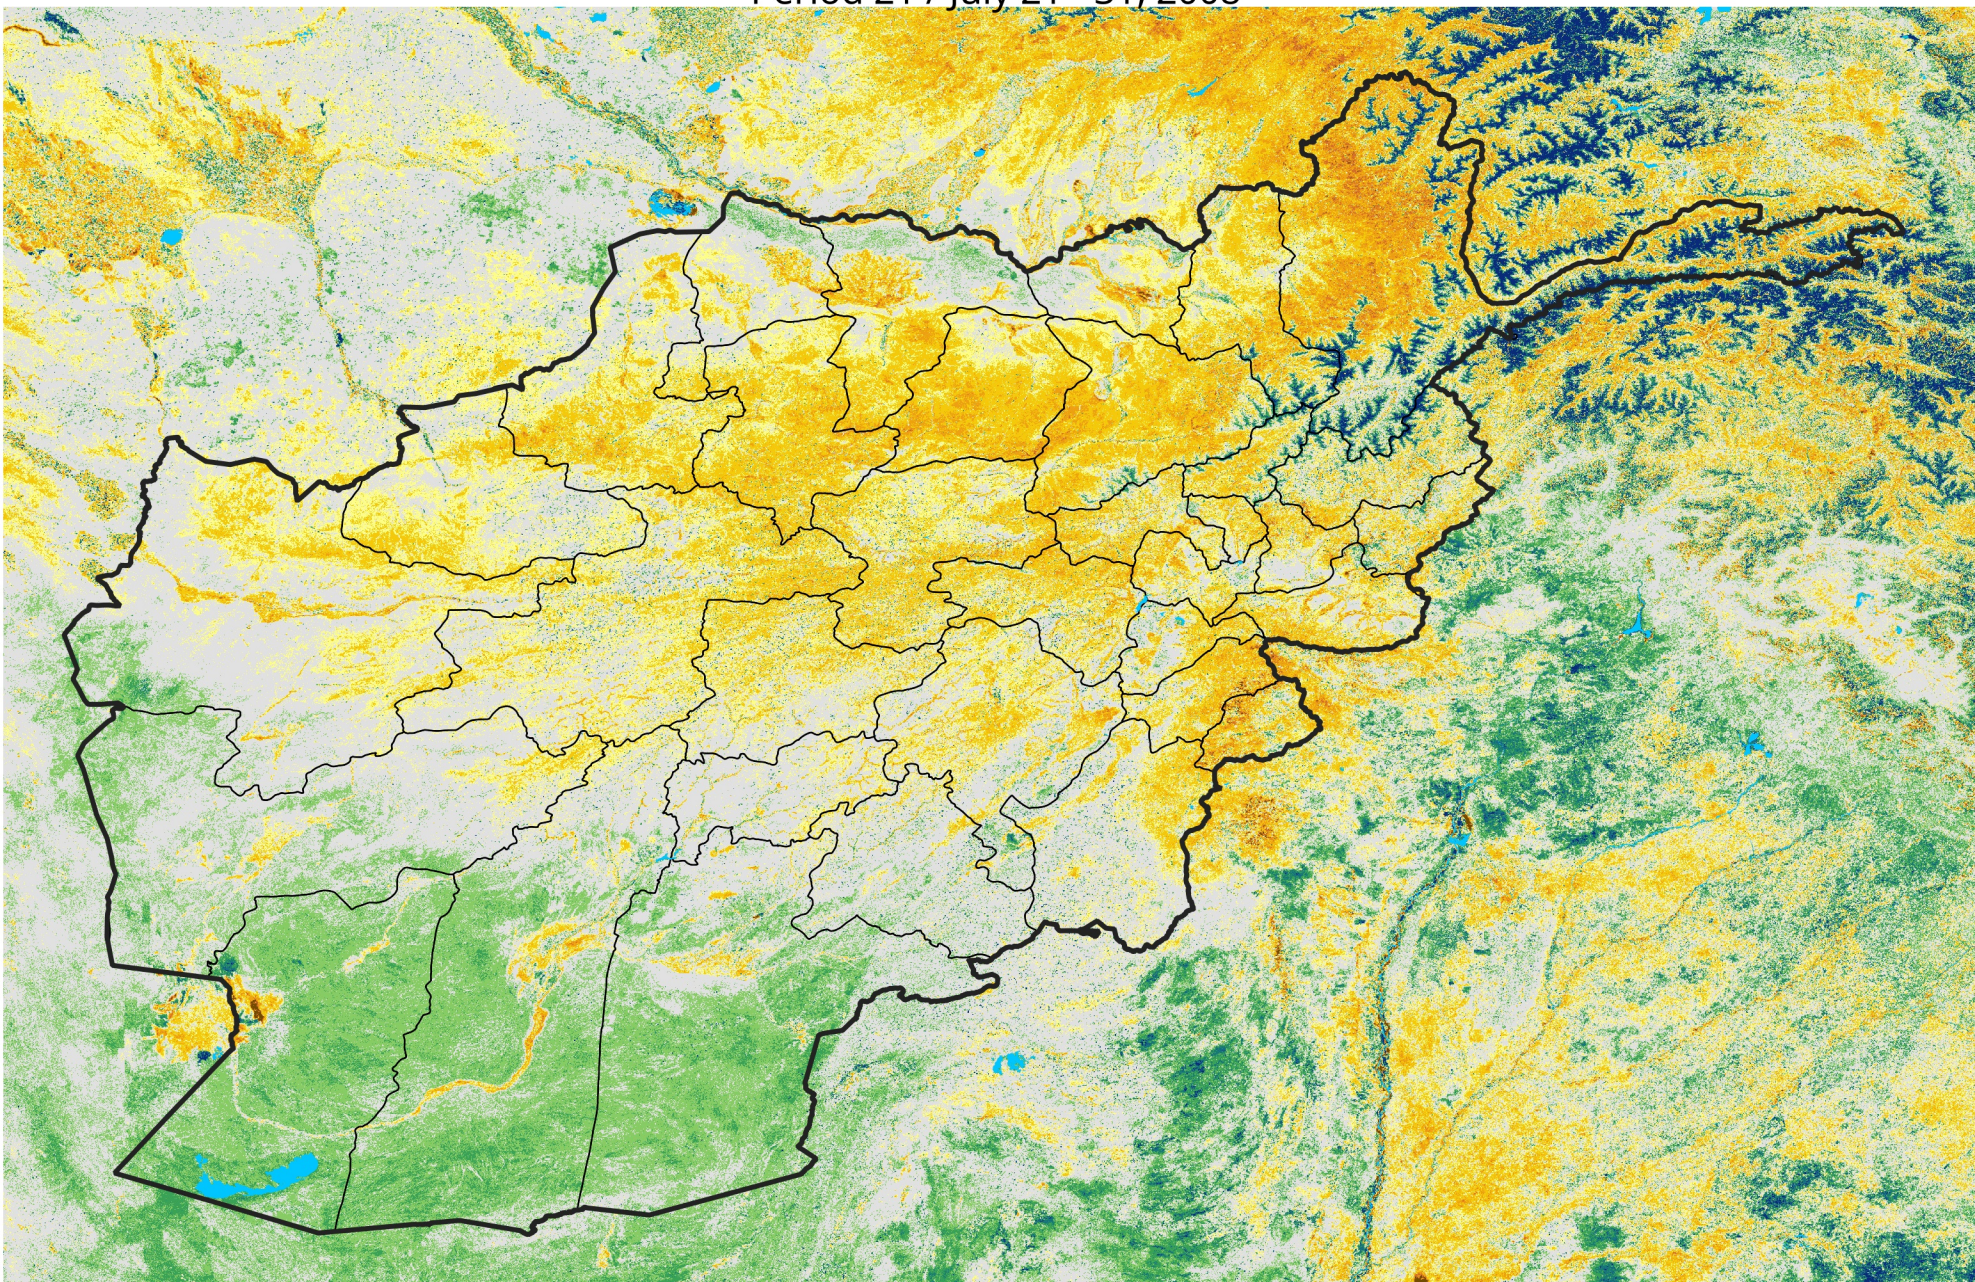

Afghanistan

Percent of Mean NDVI

2008 / mean (2003 - 2022)

Period 21 / July 21 - 31, 2008

Percent of Normal