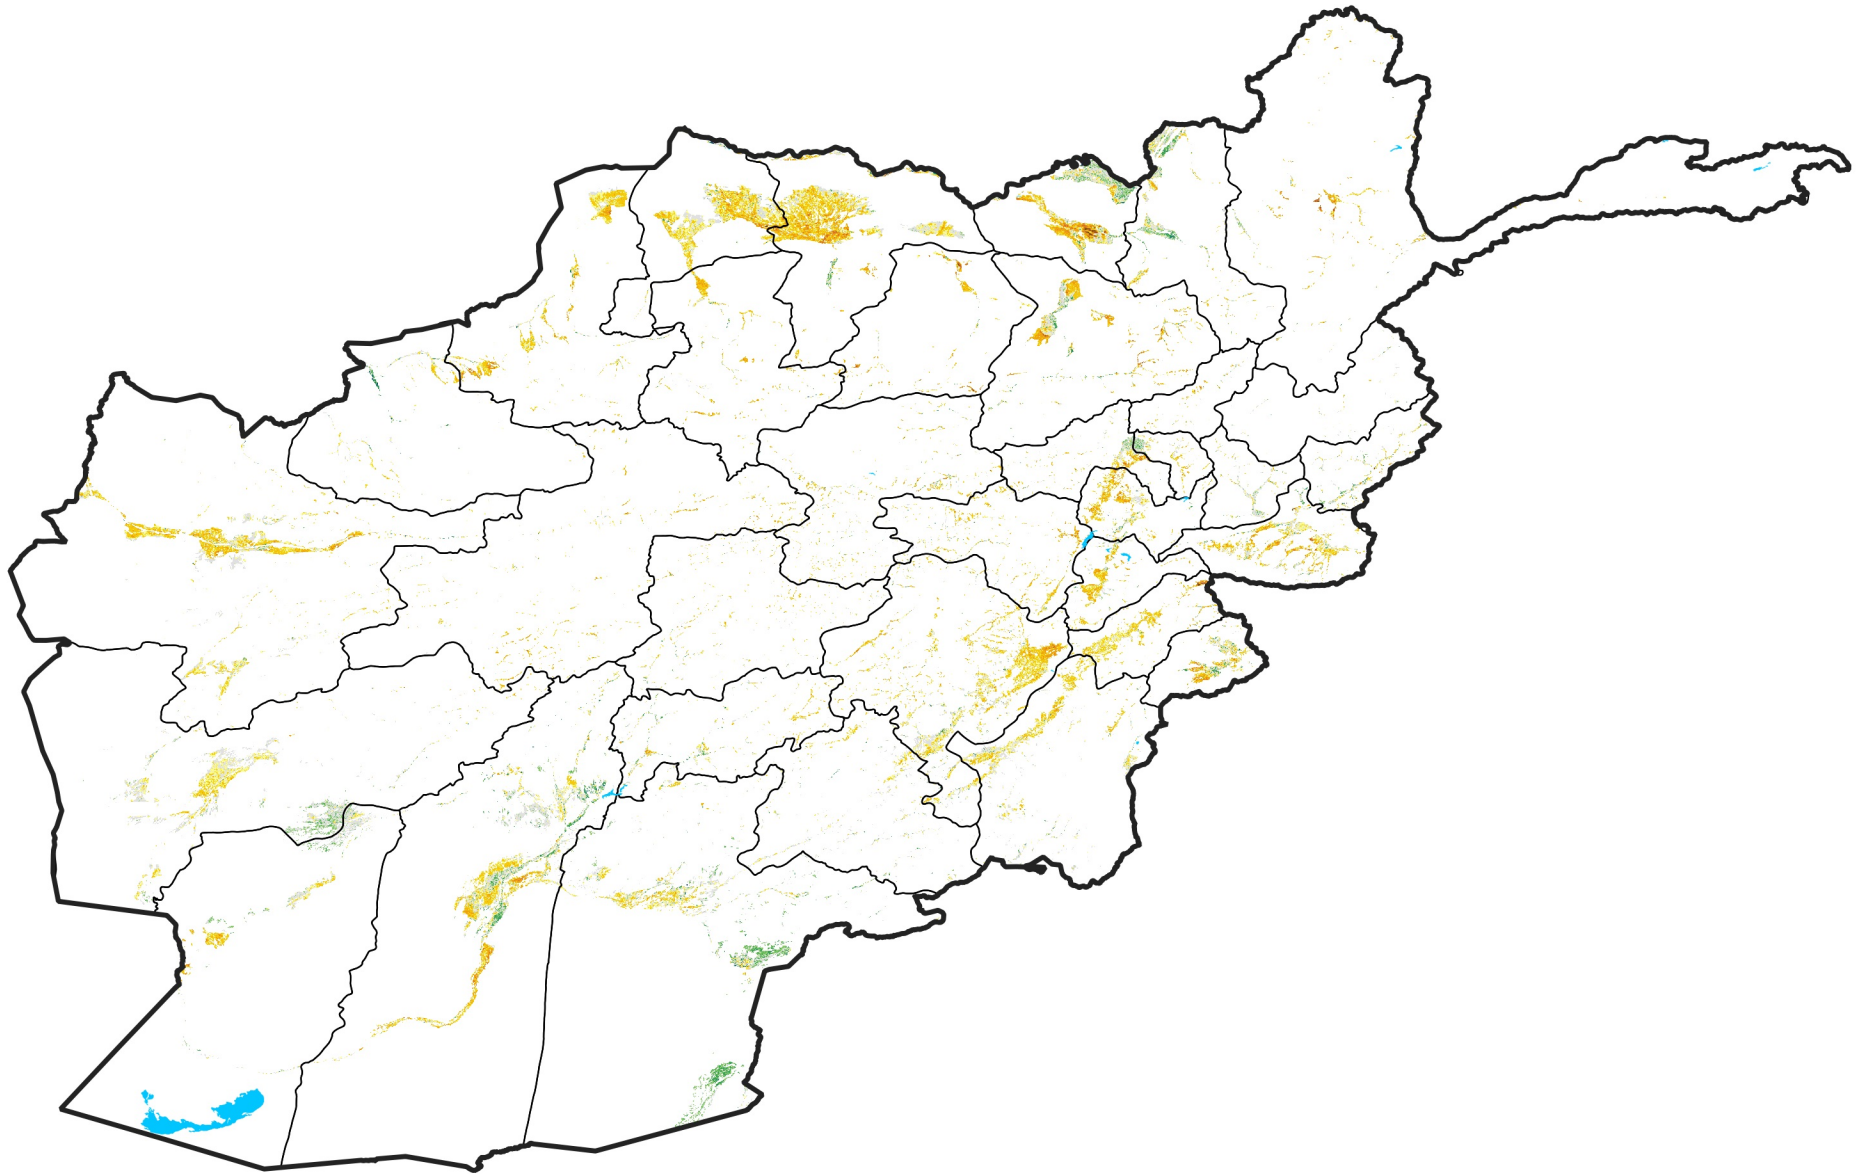

Afghanistan Irrigated Agricultural Areas

Percent of Mean NDVI

2008 / mean (2003 - 2022)

Period 21 / July 21 - 31, 2008

Percent of Normal