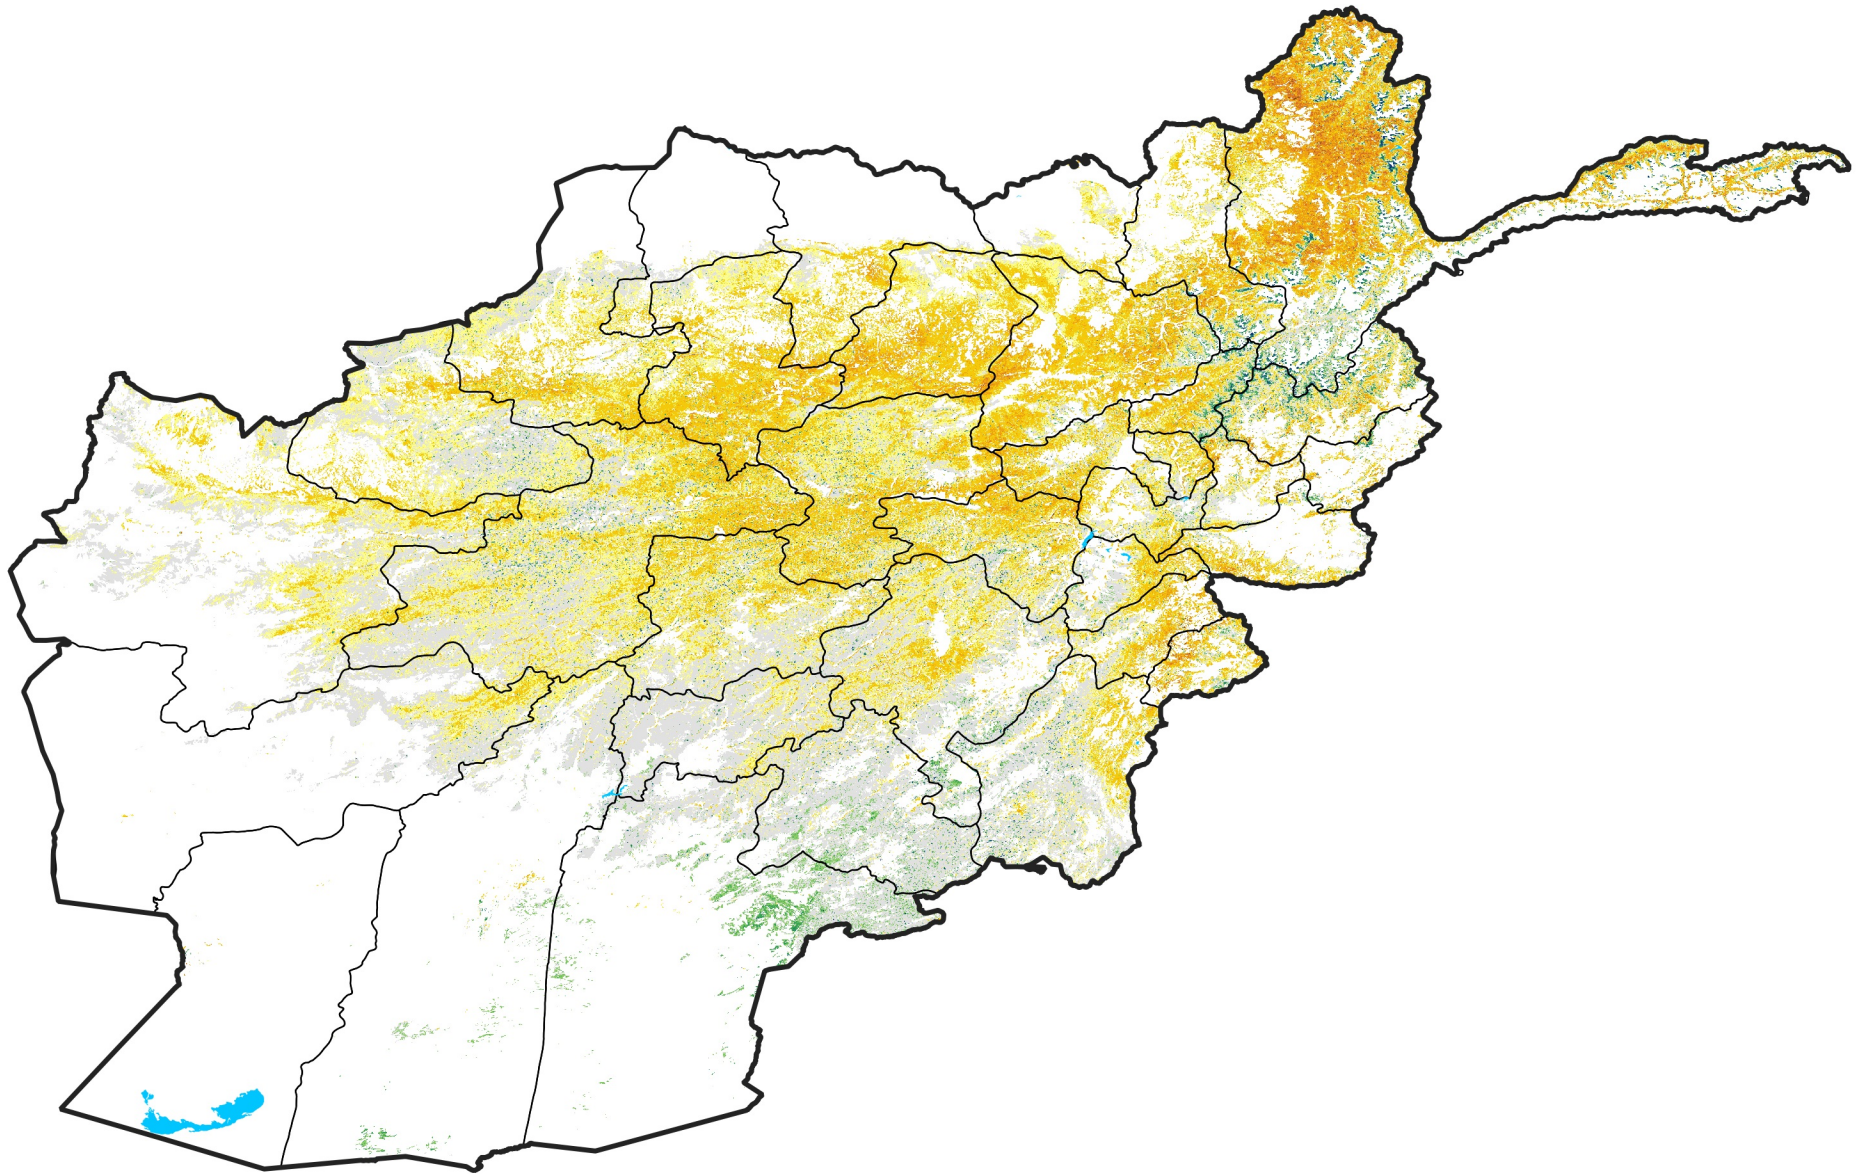

Afghanistan Rangeland Agricultural Areas

Percent of Mean NDVI

2008 / mean (2003 - 2022)

Period 21 / July 21 - 31, 2008

Percent of Normal