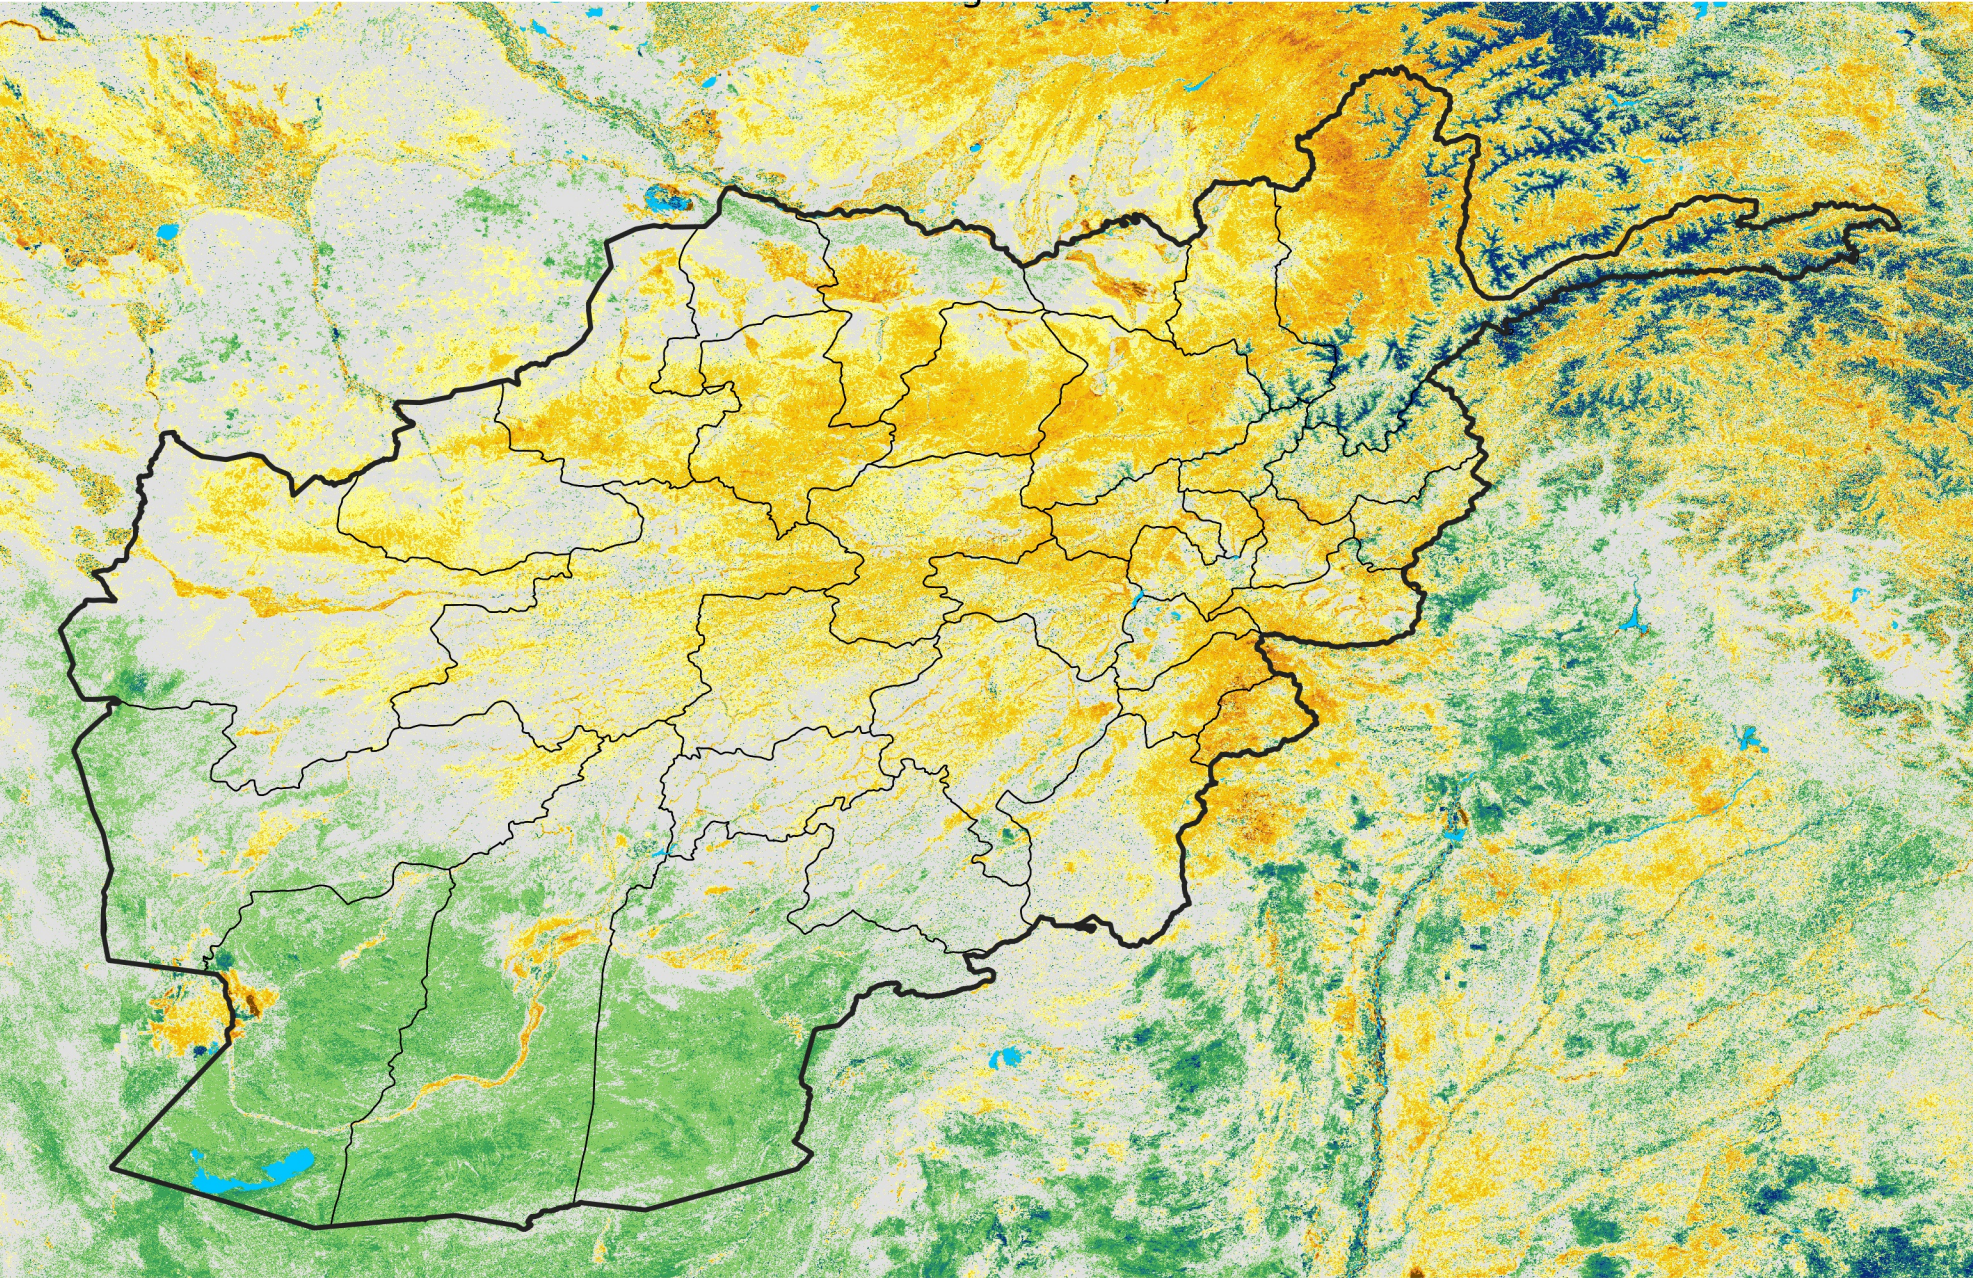

Afghanistan

Percent of Mean NDVI

2008 / mean (2003 - 2022)

Period 22 / August 01 - 10, 2008

Percent of Normal