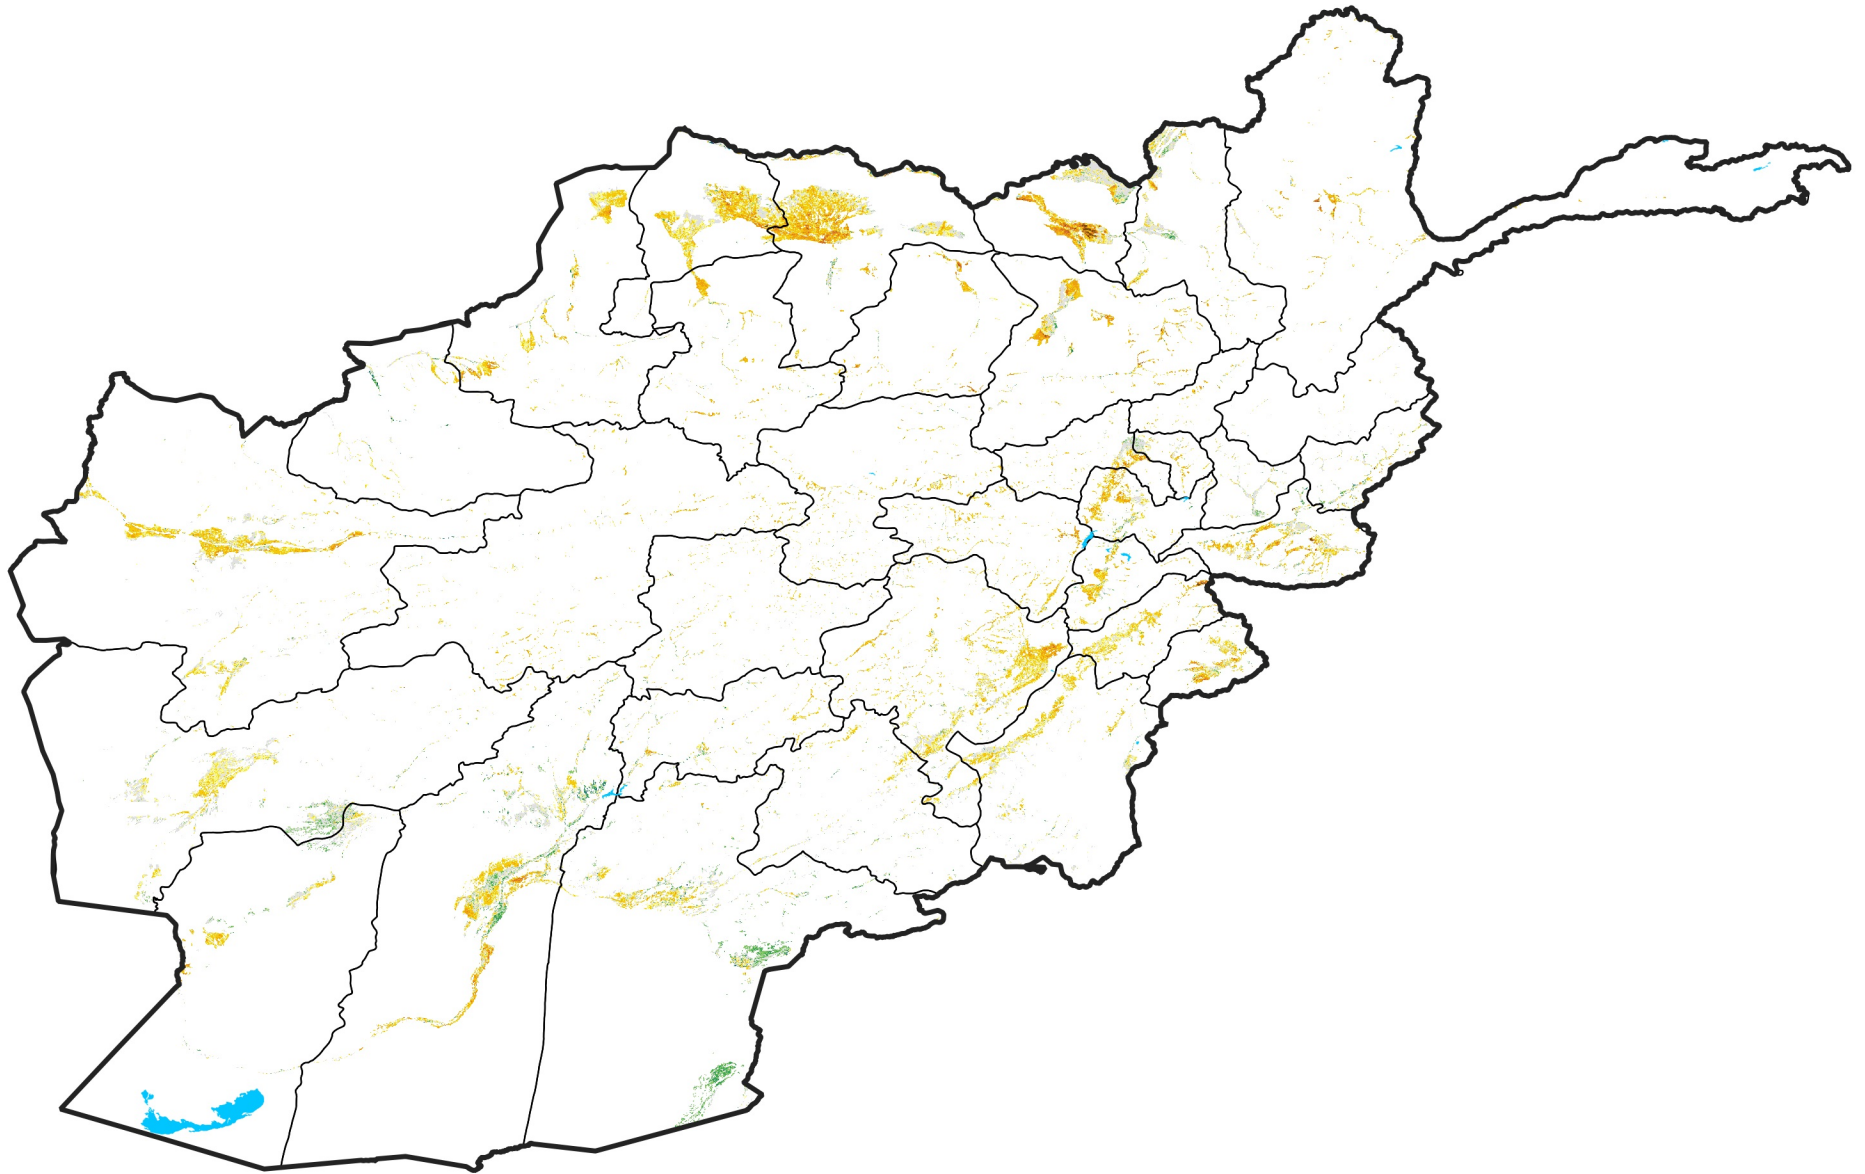

Afghanistan Irrigated Agricultural Areas

Percent of Mean NDVI

2008 / mean (2003 - 2022)

Period 22 / August 01 - 10, 2008

Percent of Normal