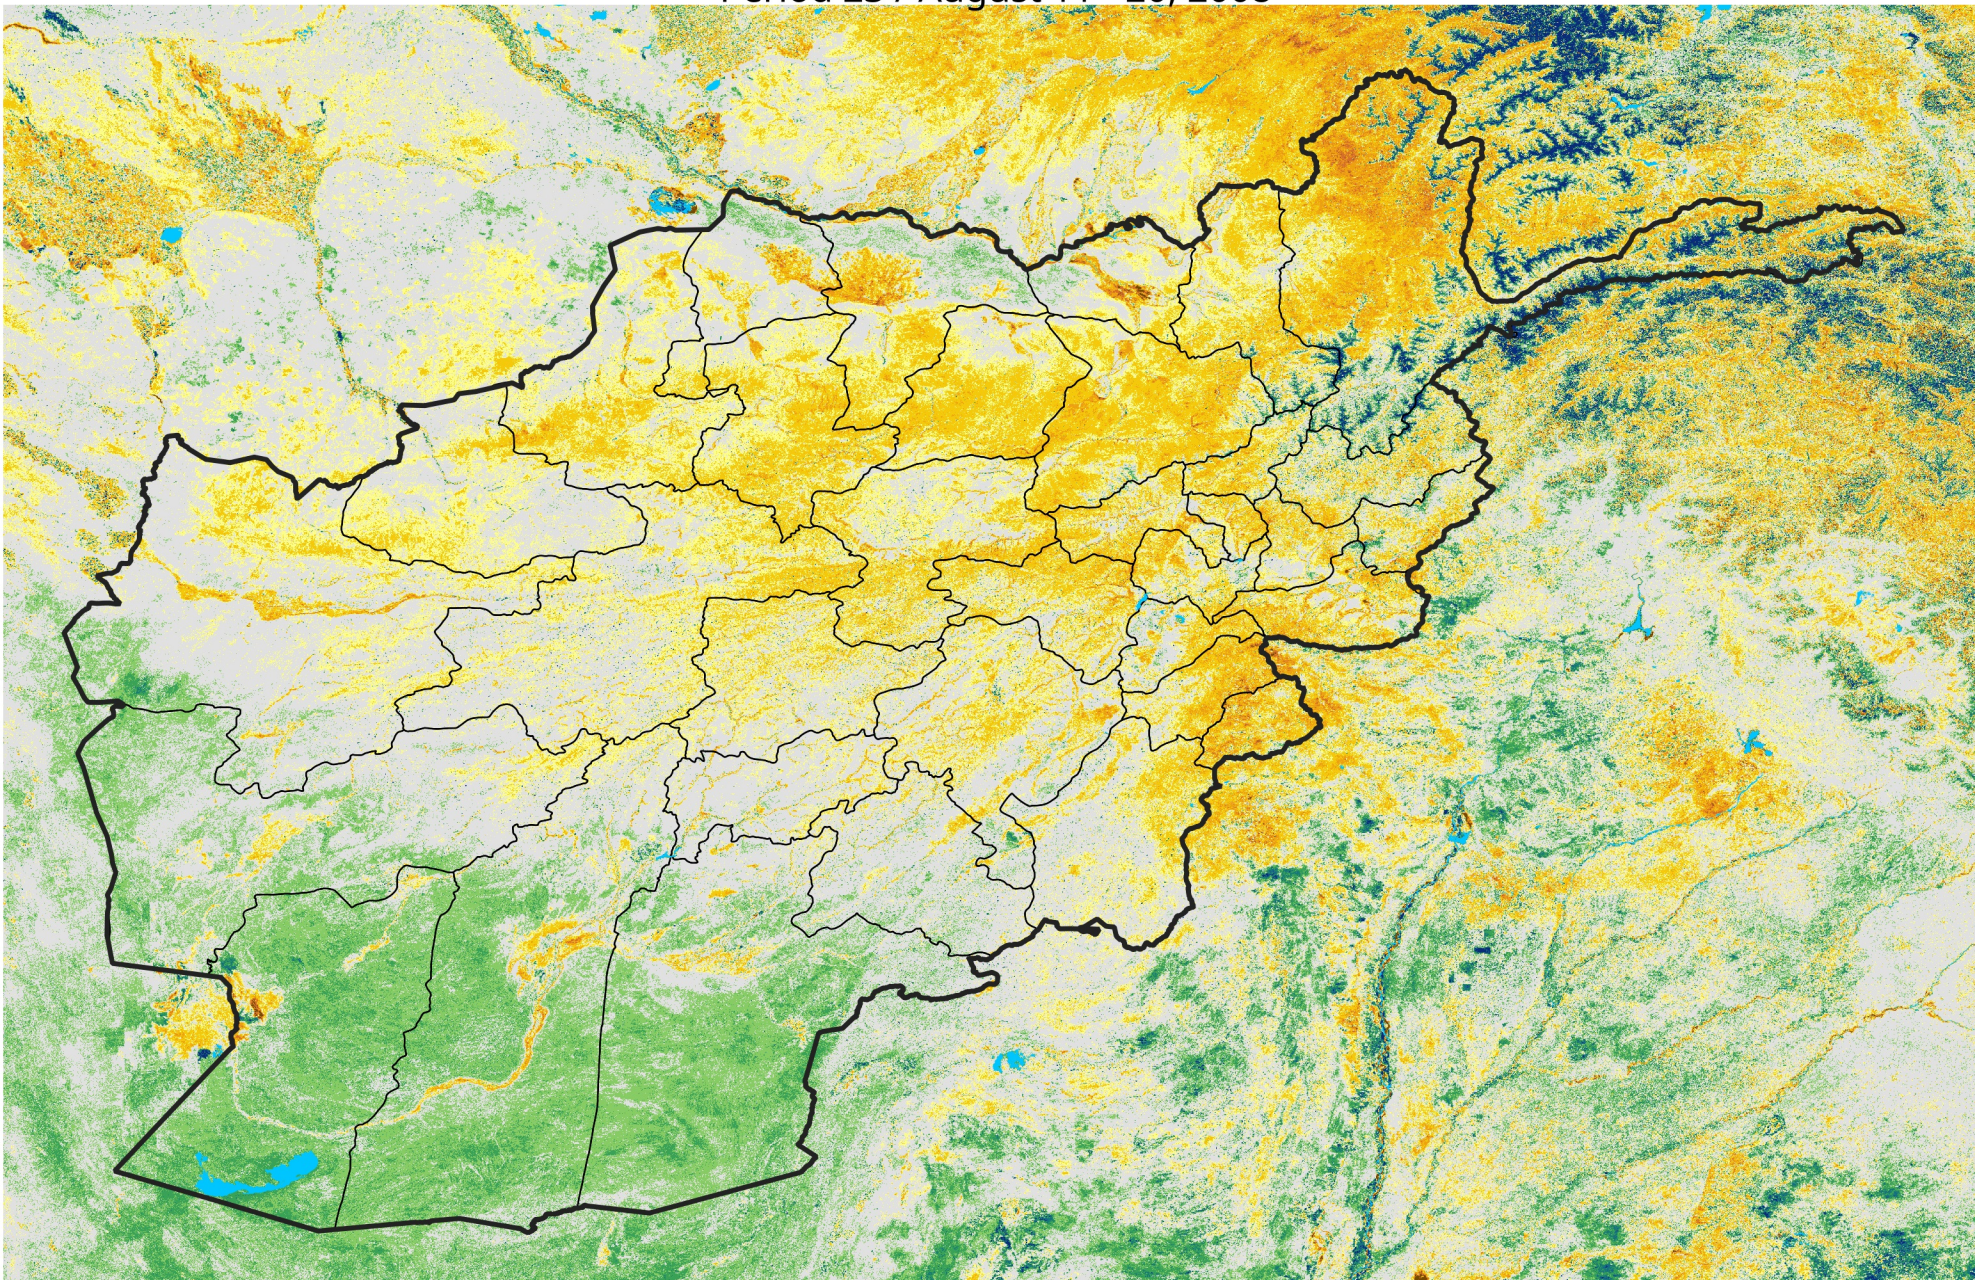

Afghanistan

Percent of Mean NDVI

2008 / mean (2003 - 2022)

Period 23 / August 11 - 20, 2008

Percent of Normal