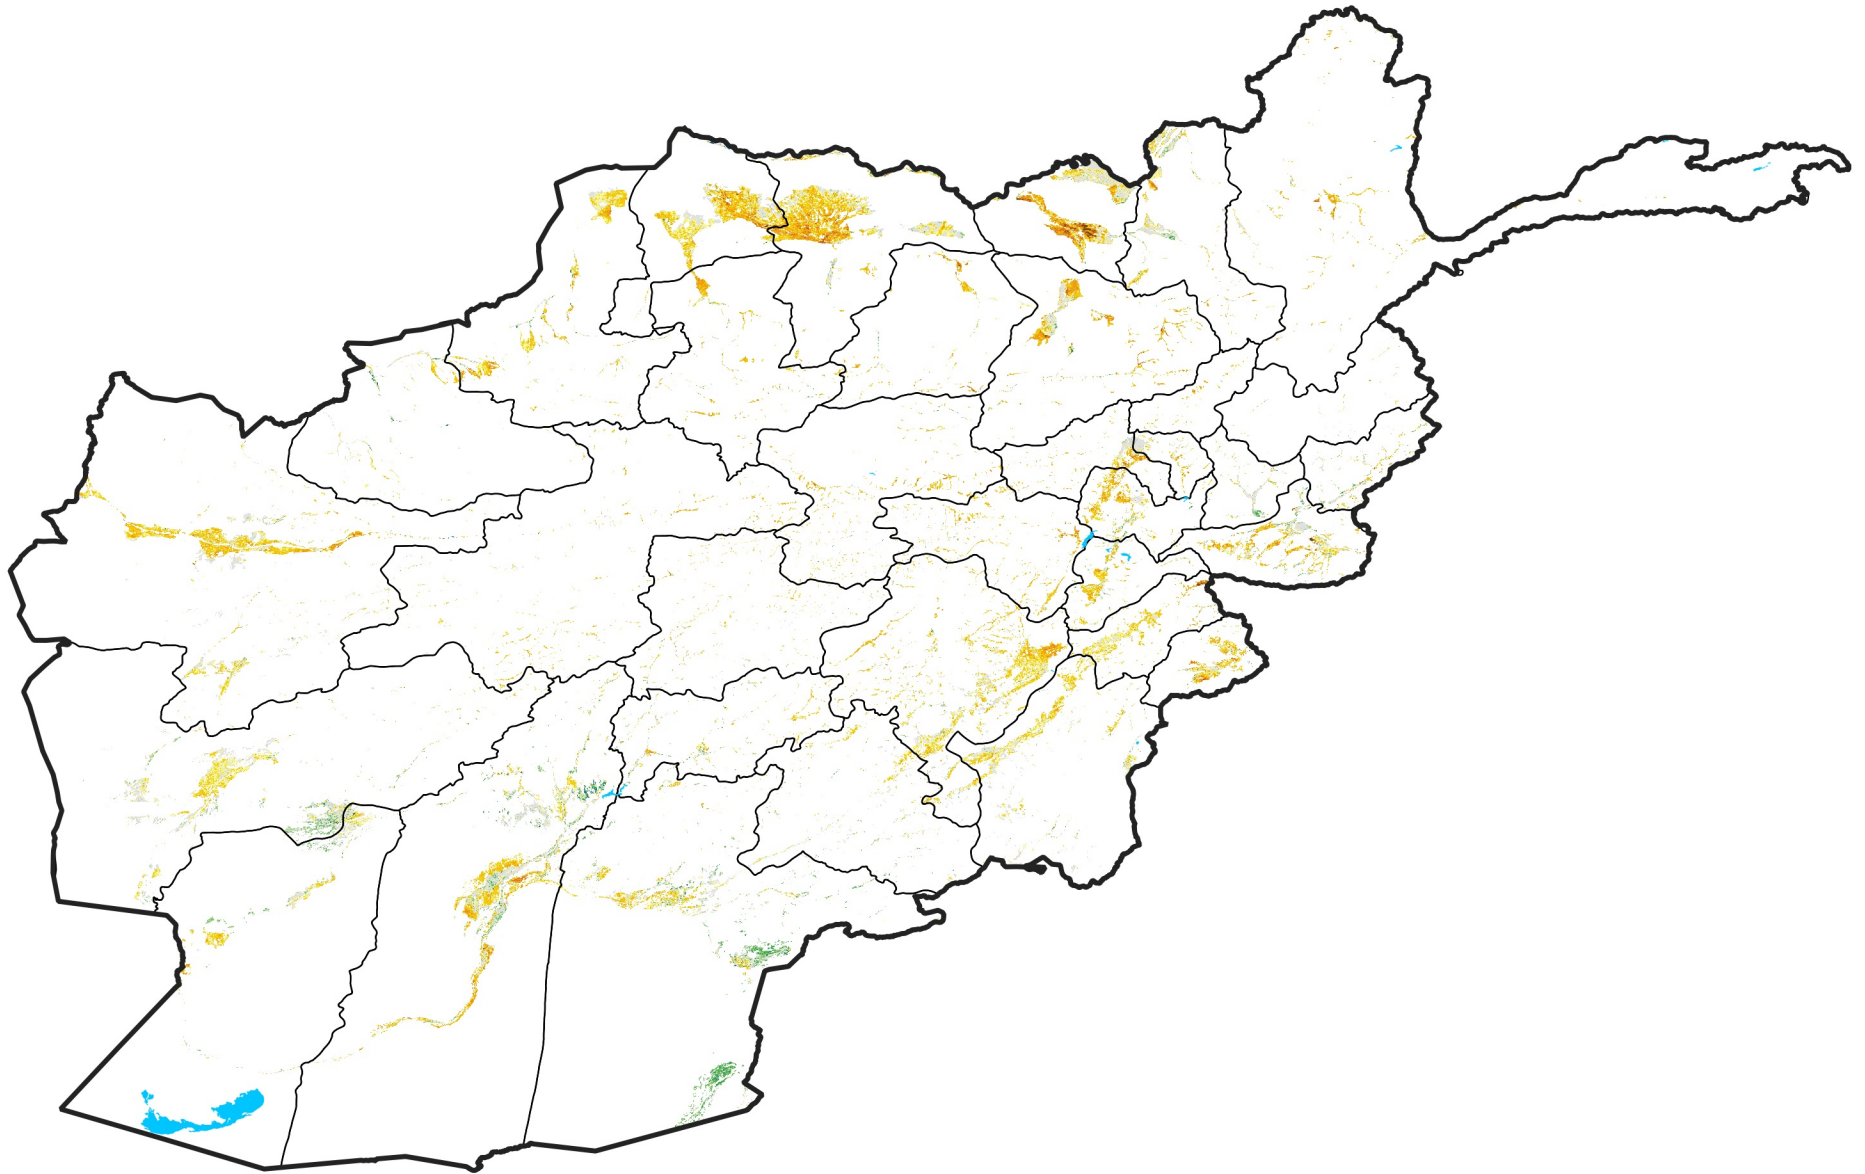

Afghanistan Irrigated Agricultural Areas

Percent of Mean NDVI

2008 / mean (2003 - 2022)

Period 23 / August 11 - 20, 2008

Percent of Normal