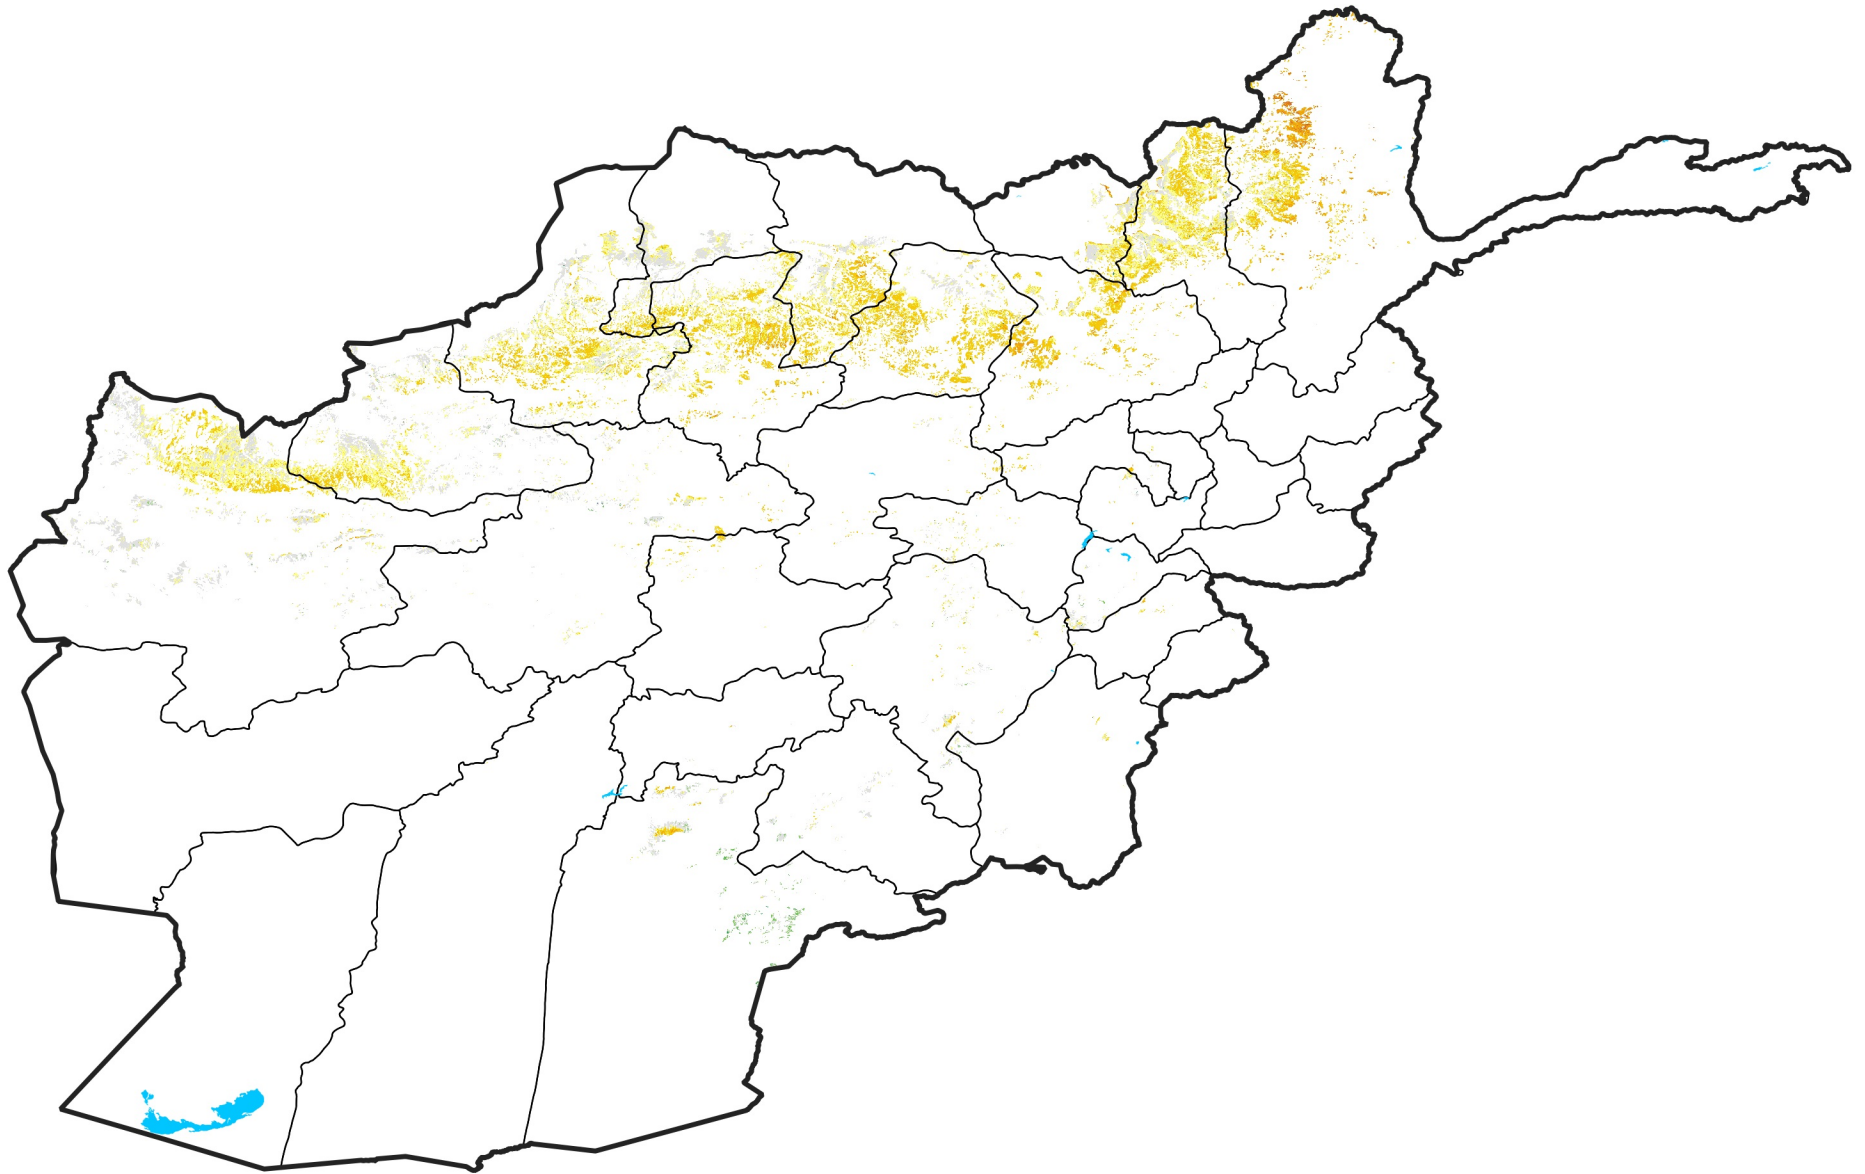

Afghanistan Rainfed Agricultural Areas

Percent of Mean NDVI

2008 / mean (2003 - 2022)

Period 23 / August 11 - 20, 2008

Percent of Normal