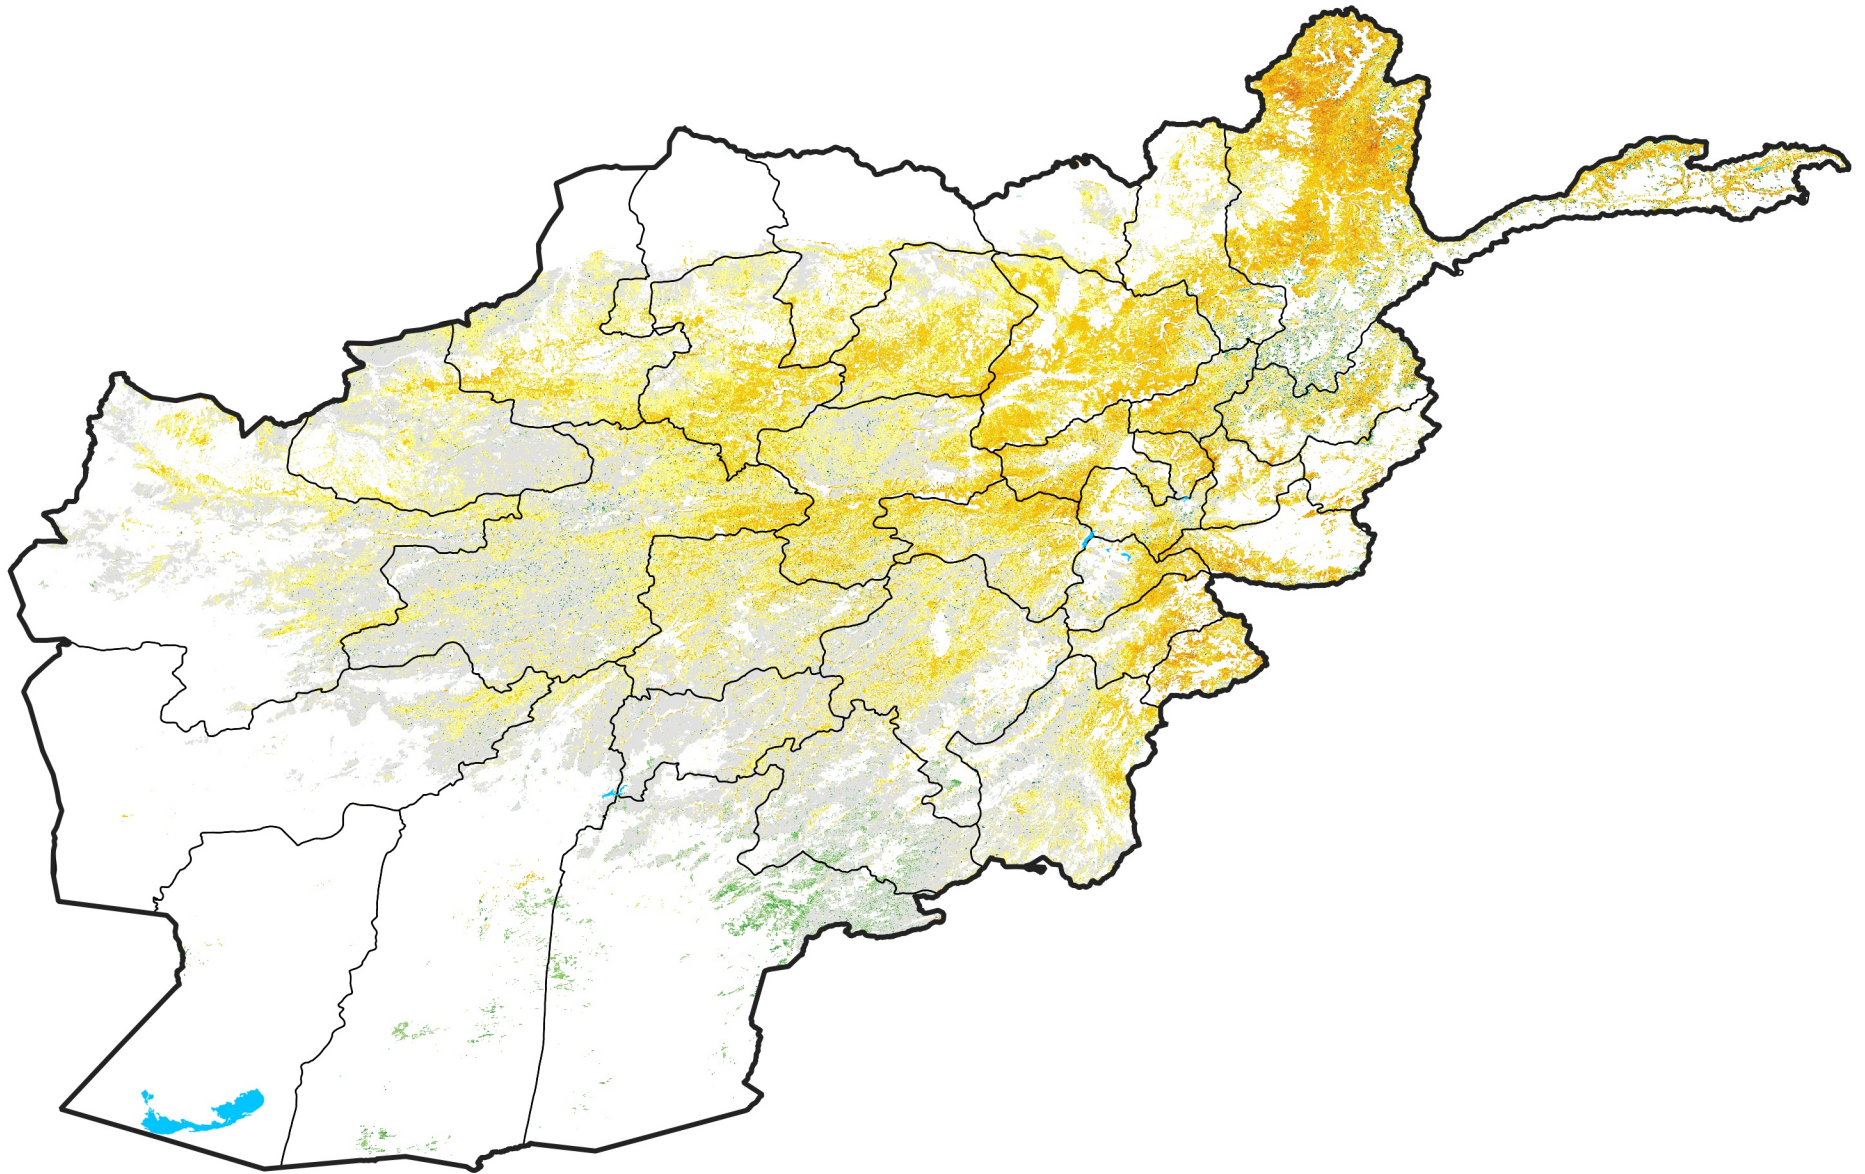

Afghanistan Rangeland Agricultural Areas

Percent of Mean NDVI

2008 / mean (2003 - 2022)

Period 24 / August 21 - 31, 2008

Percent of Normal