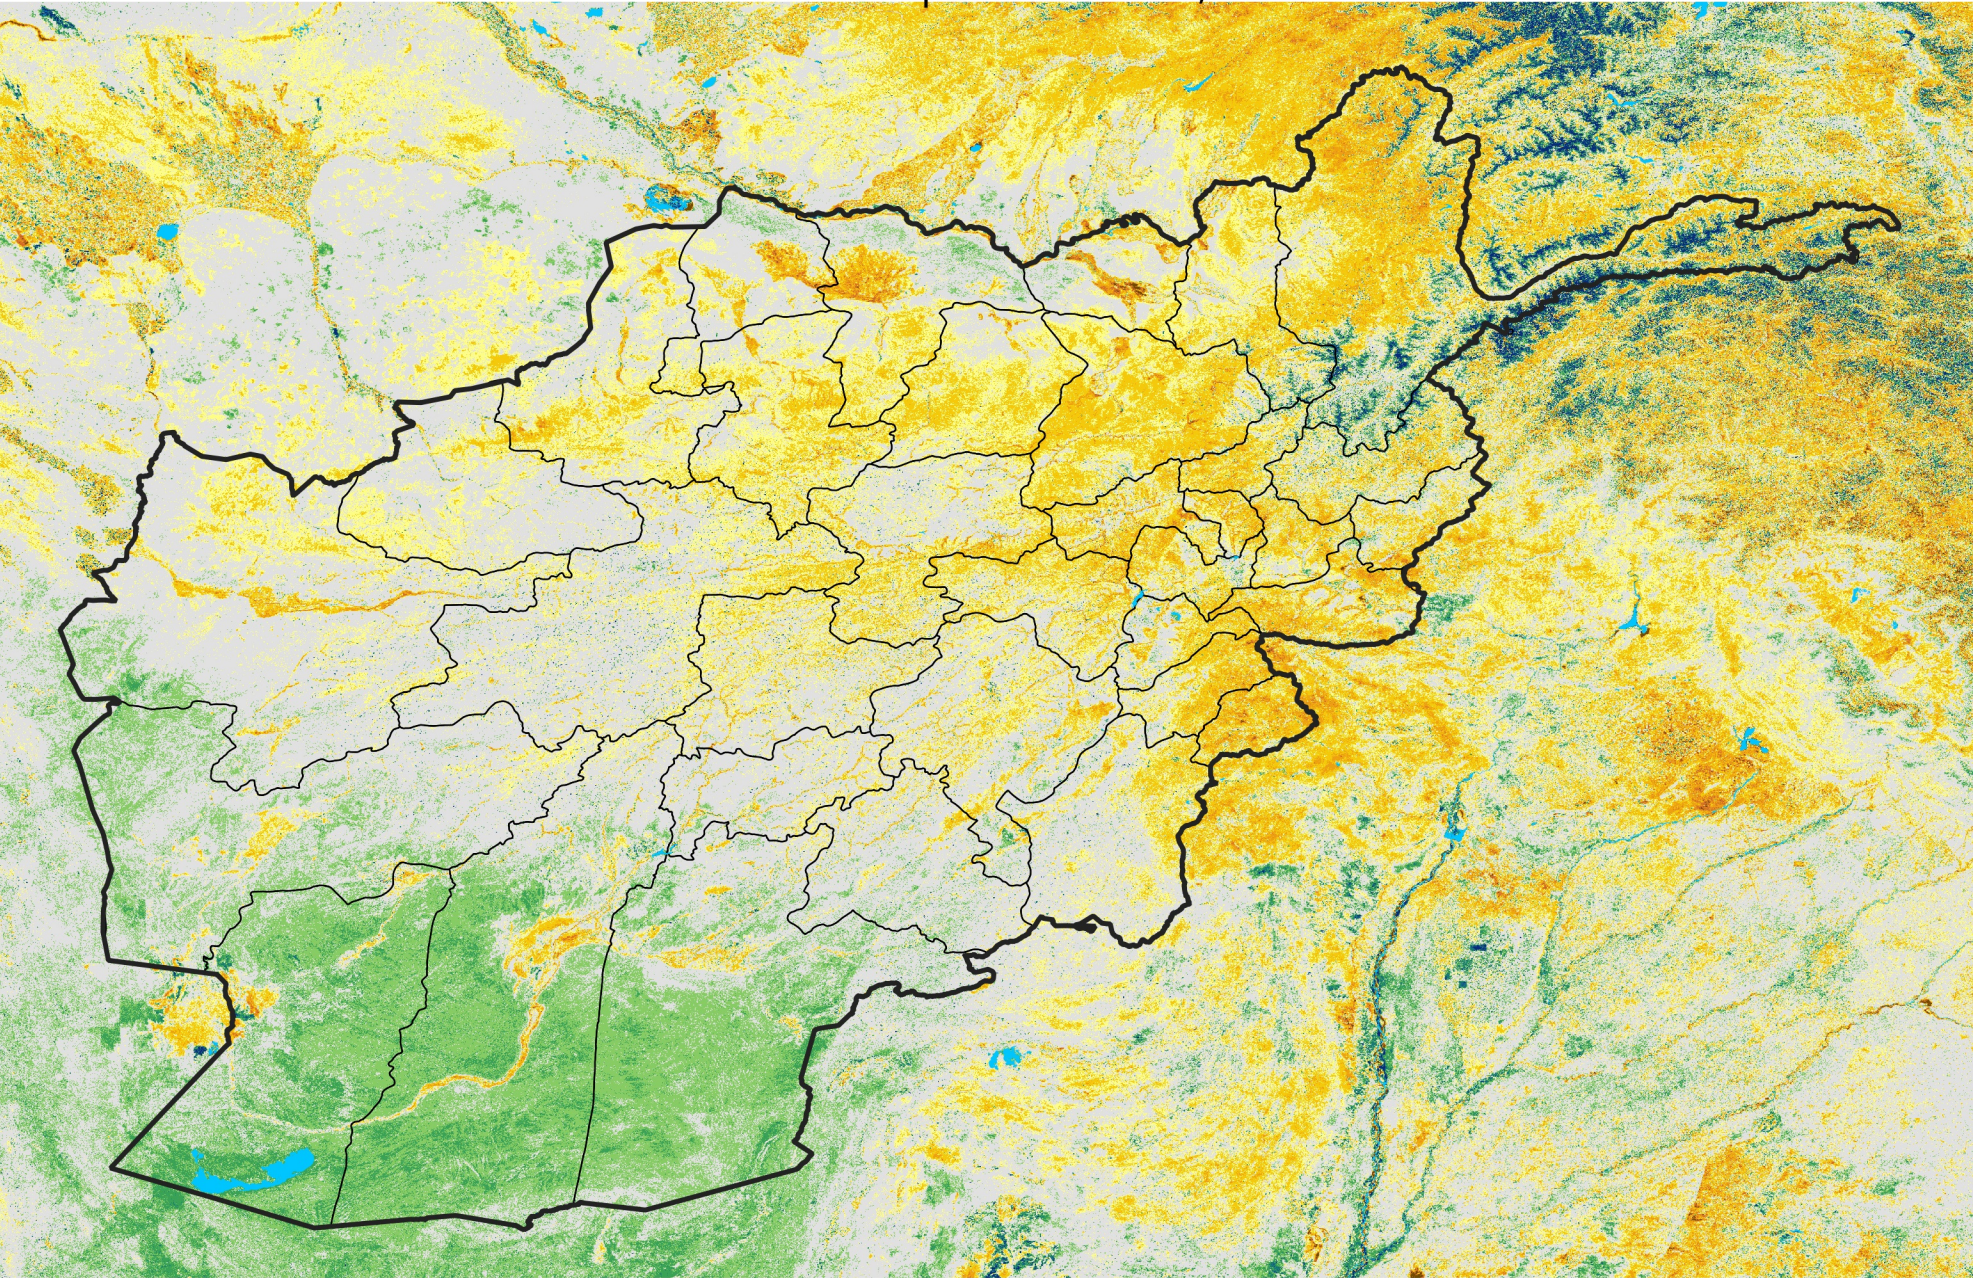

Afghanistan

Percent of Mean NDVI

2008 / mean (2003 - 2022)

Period 25 / September 01 - 10, 2008

Percent of Normal