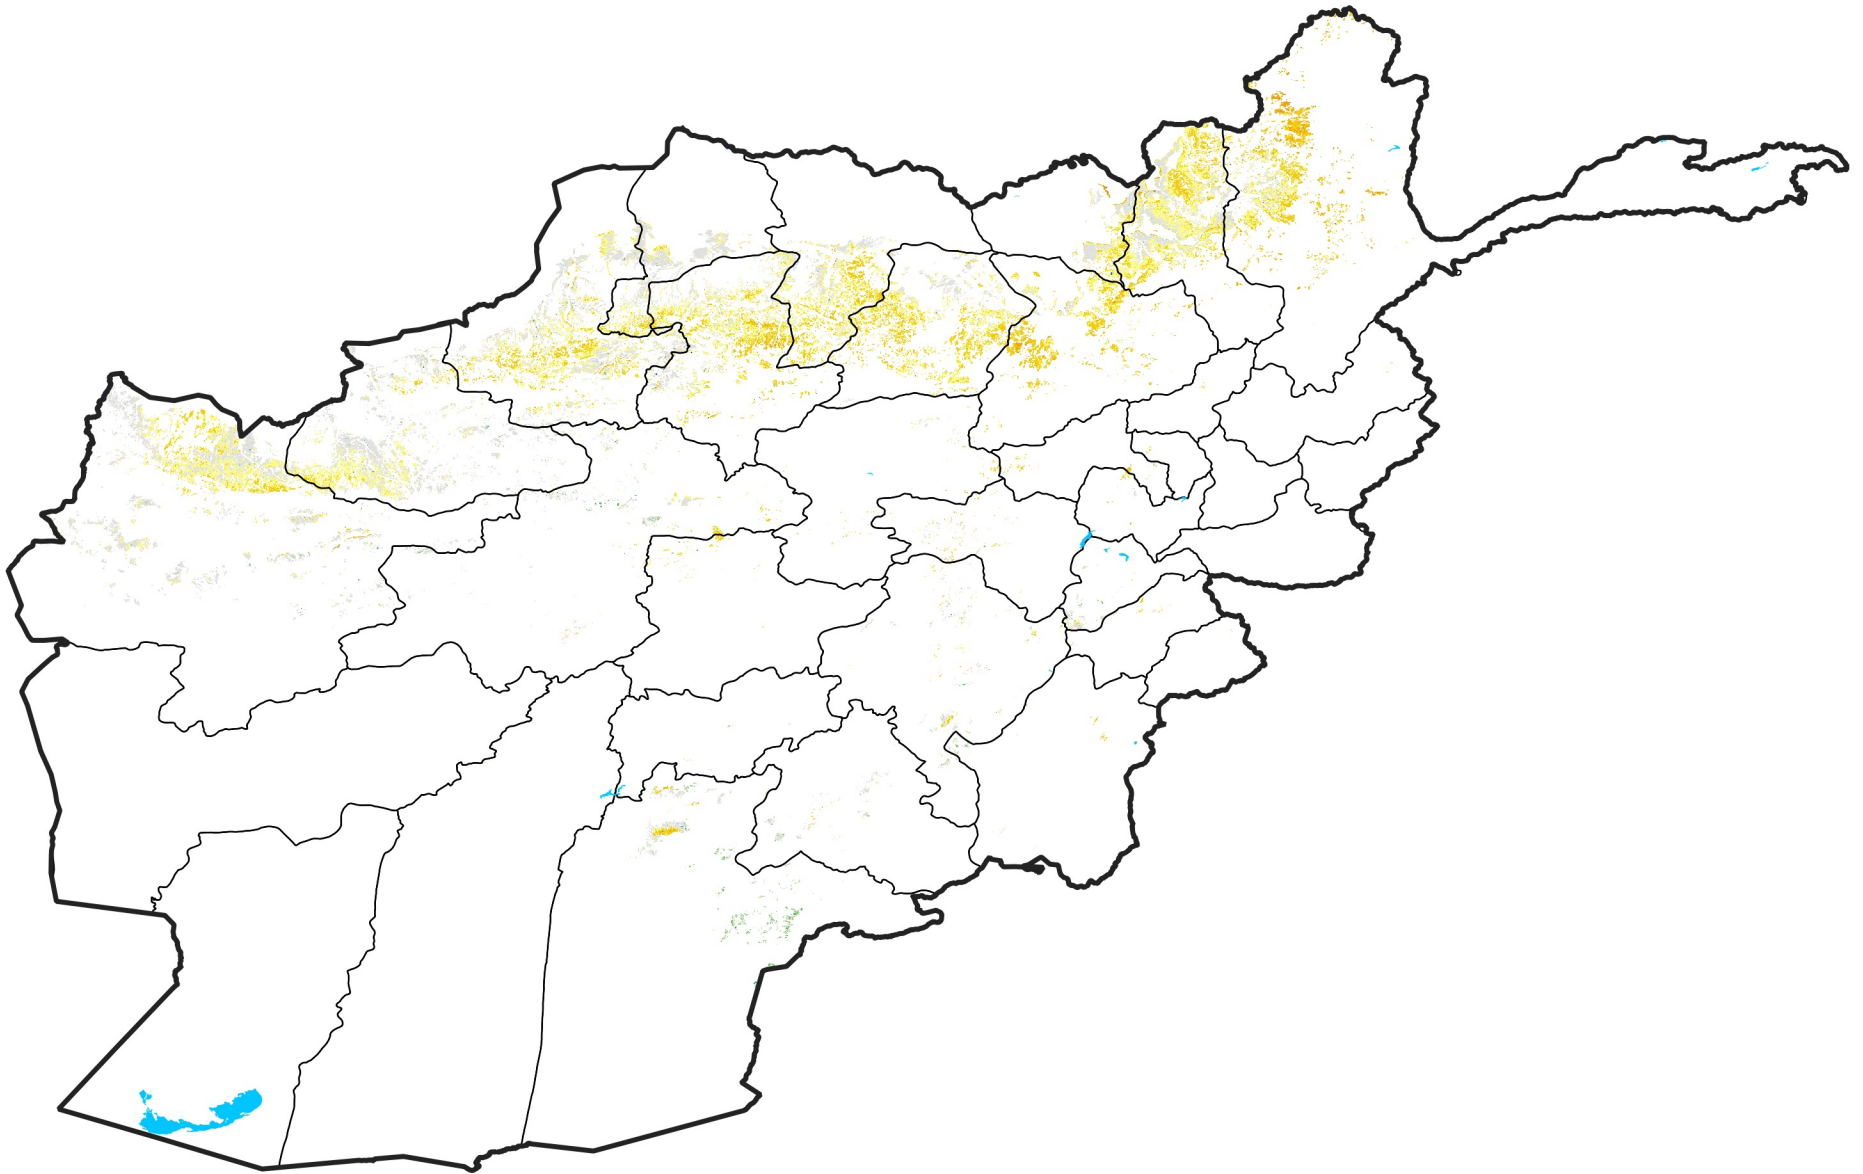

Afghanistan Rainfed Agricultural Areas

Percent of Mean NDVI

2008 / mean (2003 - 2022)

Period 25 / September 01 - 10, 2008

Percent of Normal