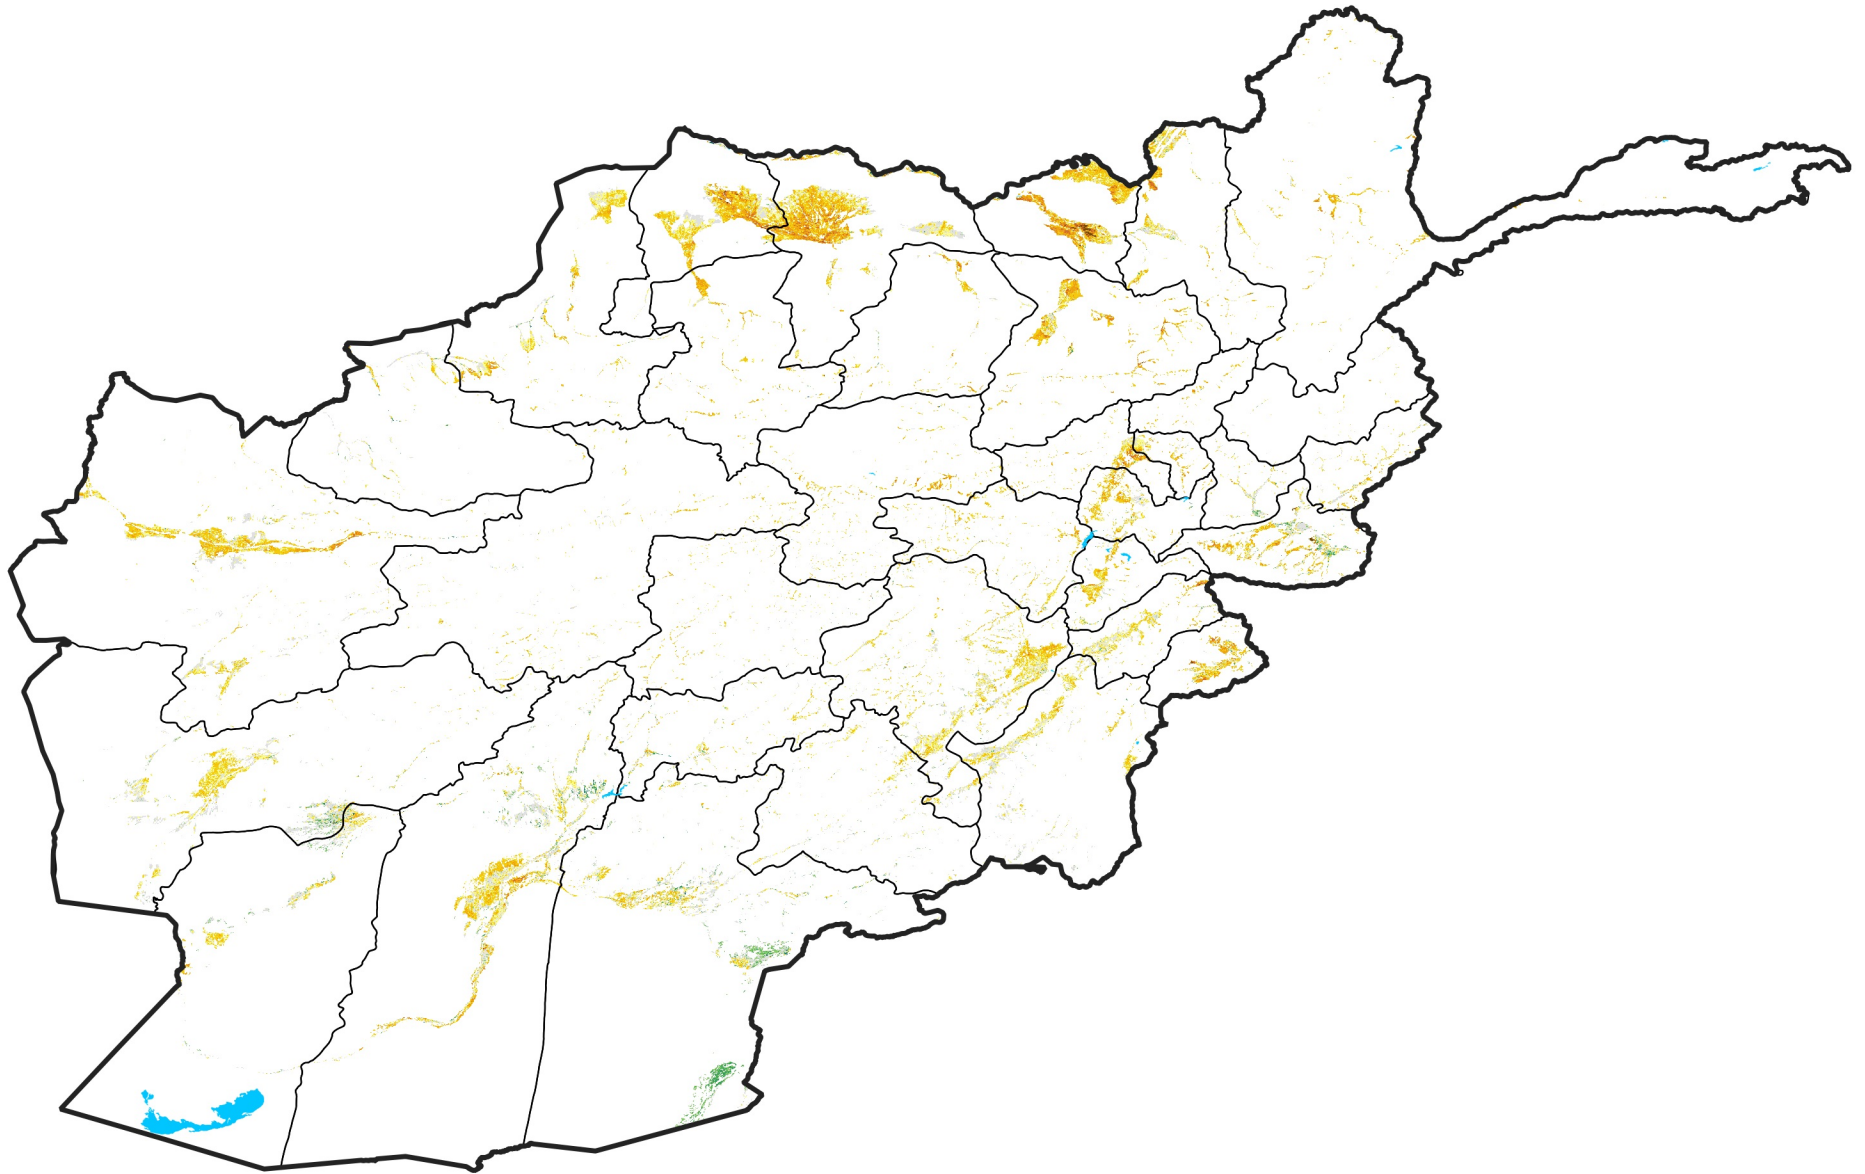

Afghanistan Irrigated Agricultural Areas

Percent of Mean NDVI

2008 / mean (2003 - 2022)

Period 26 / September 11 - 20, 2008

Percent of Normal