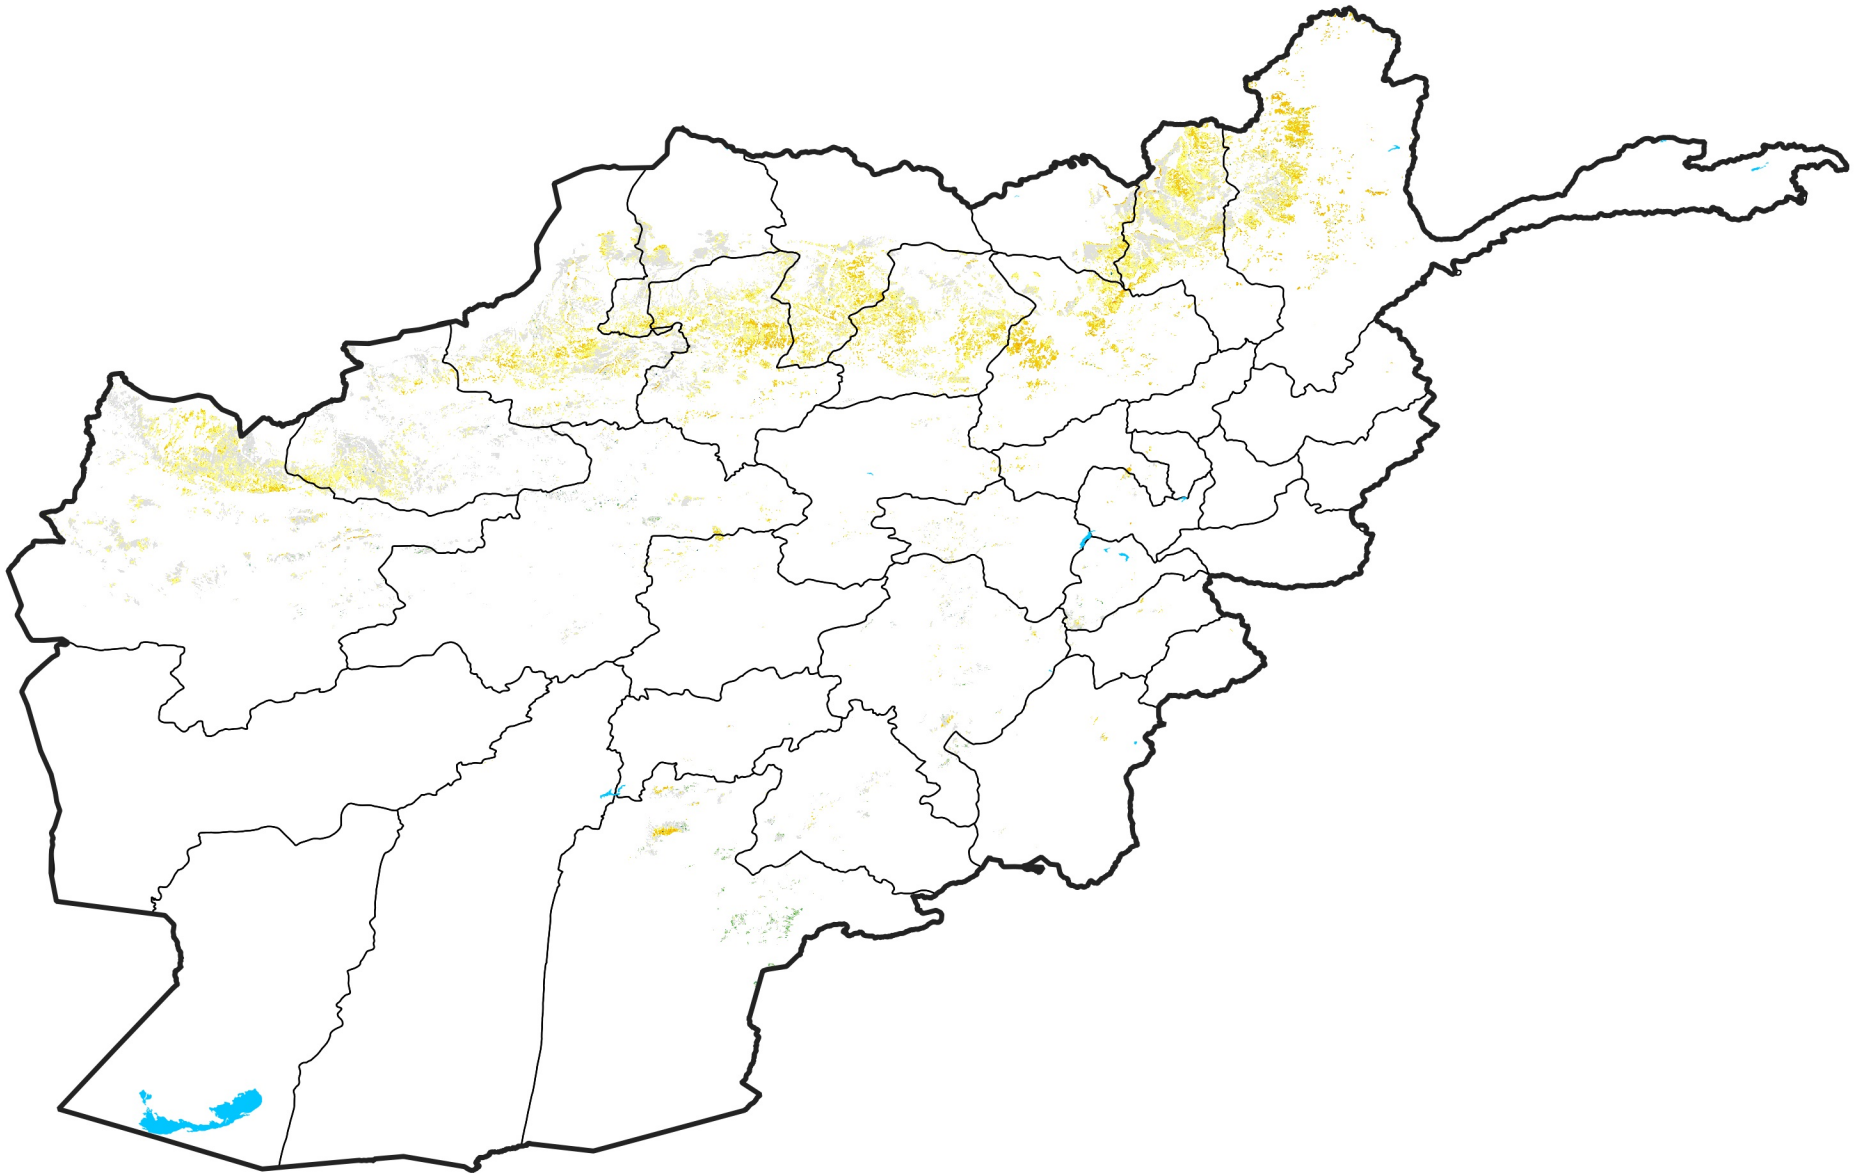

Afghanistan Rainfed Agricultural Areas

Percent of Mean NDVI

2008 / mean (2003 - 2022)

Period 26 / September 11 - 20, 2008

Percent of Normal