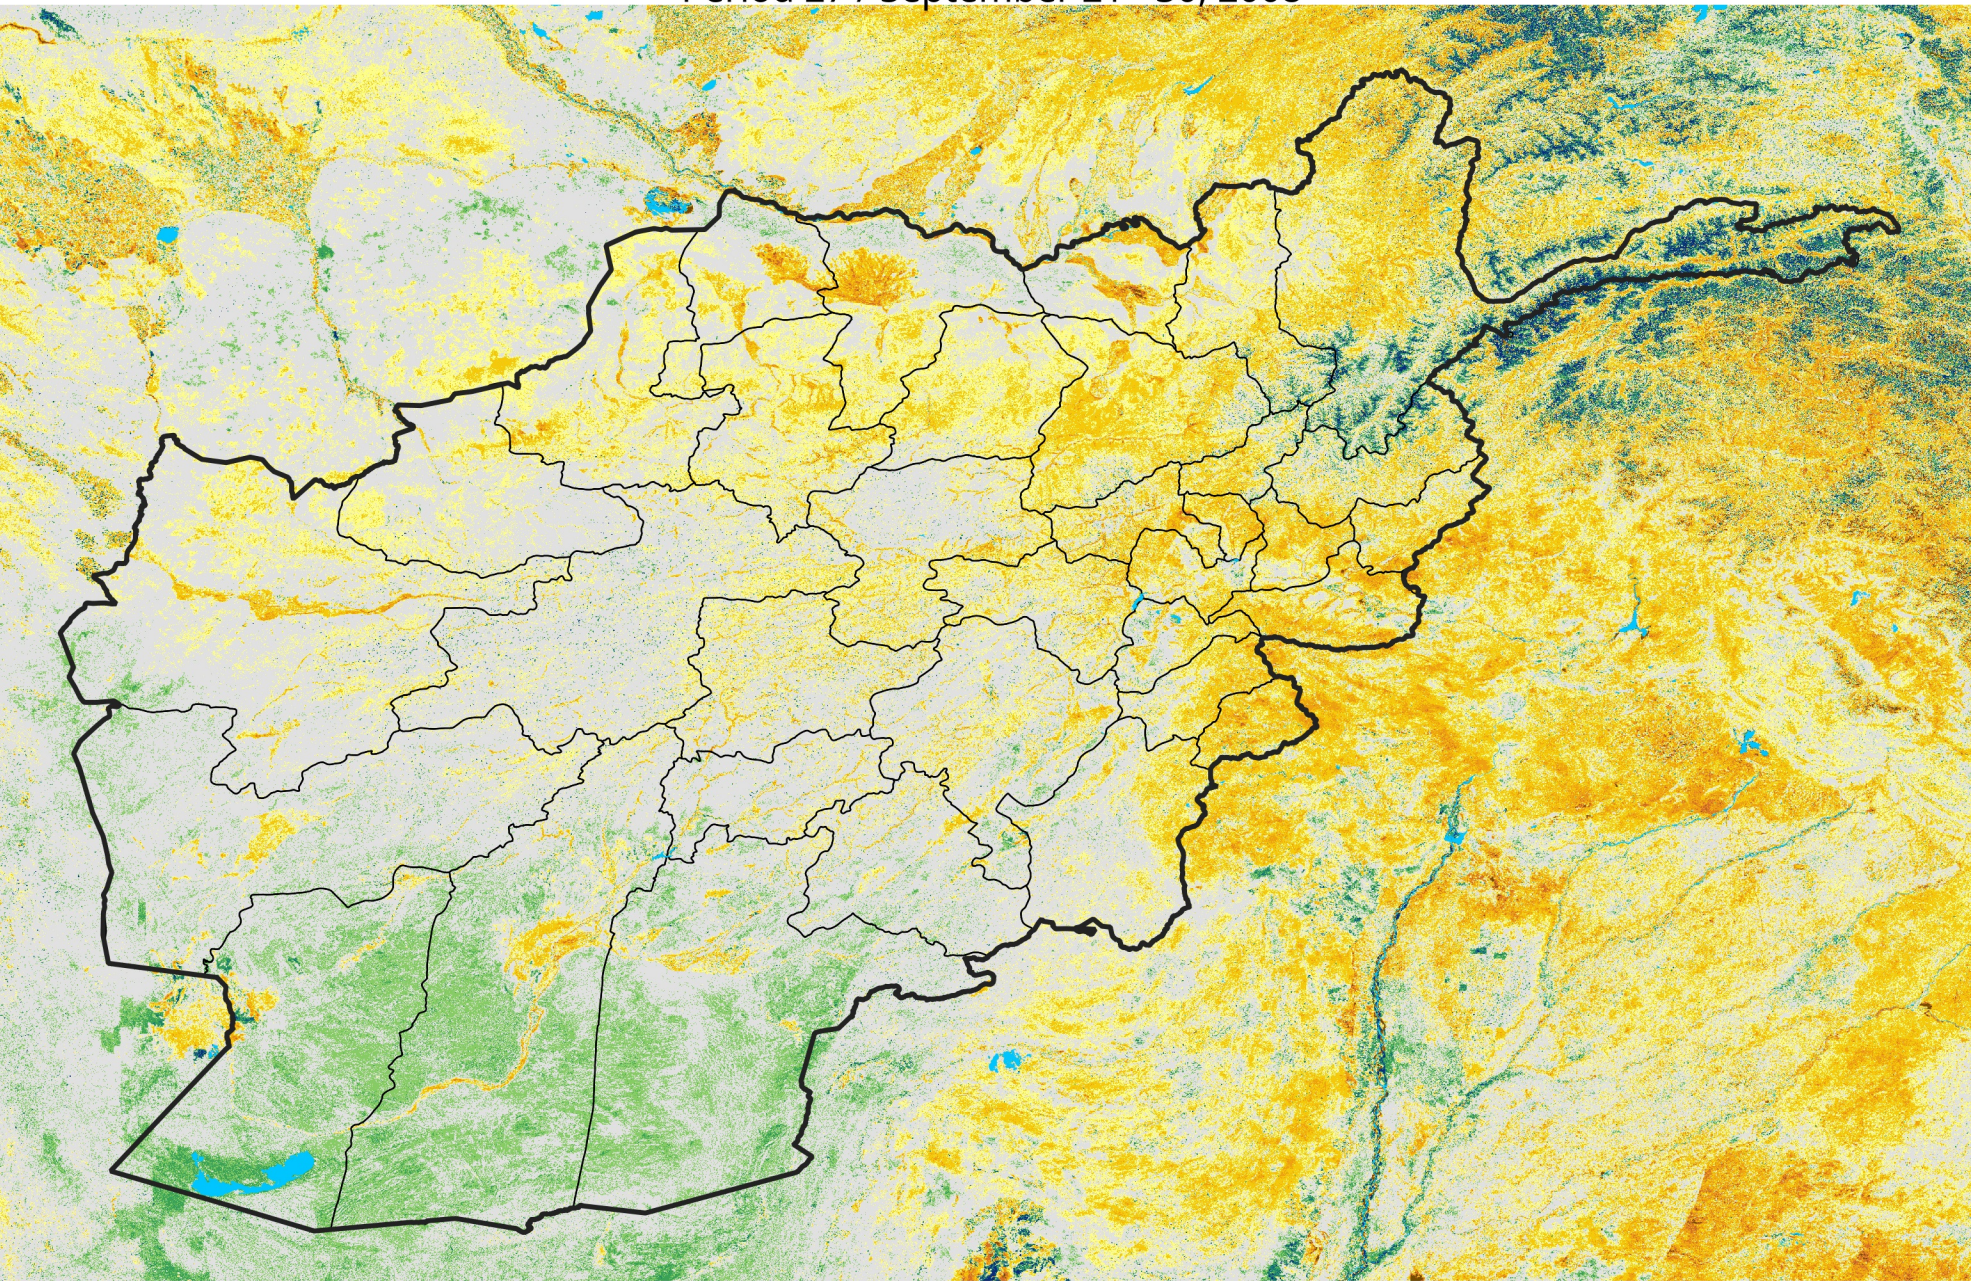

Afghanistan

Percent of Mean NDVI

2008 / mean (2003 - 2022)

Period 27 / September 21 - 30, 2008

Percent of Normal