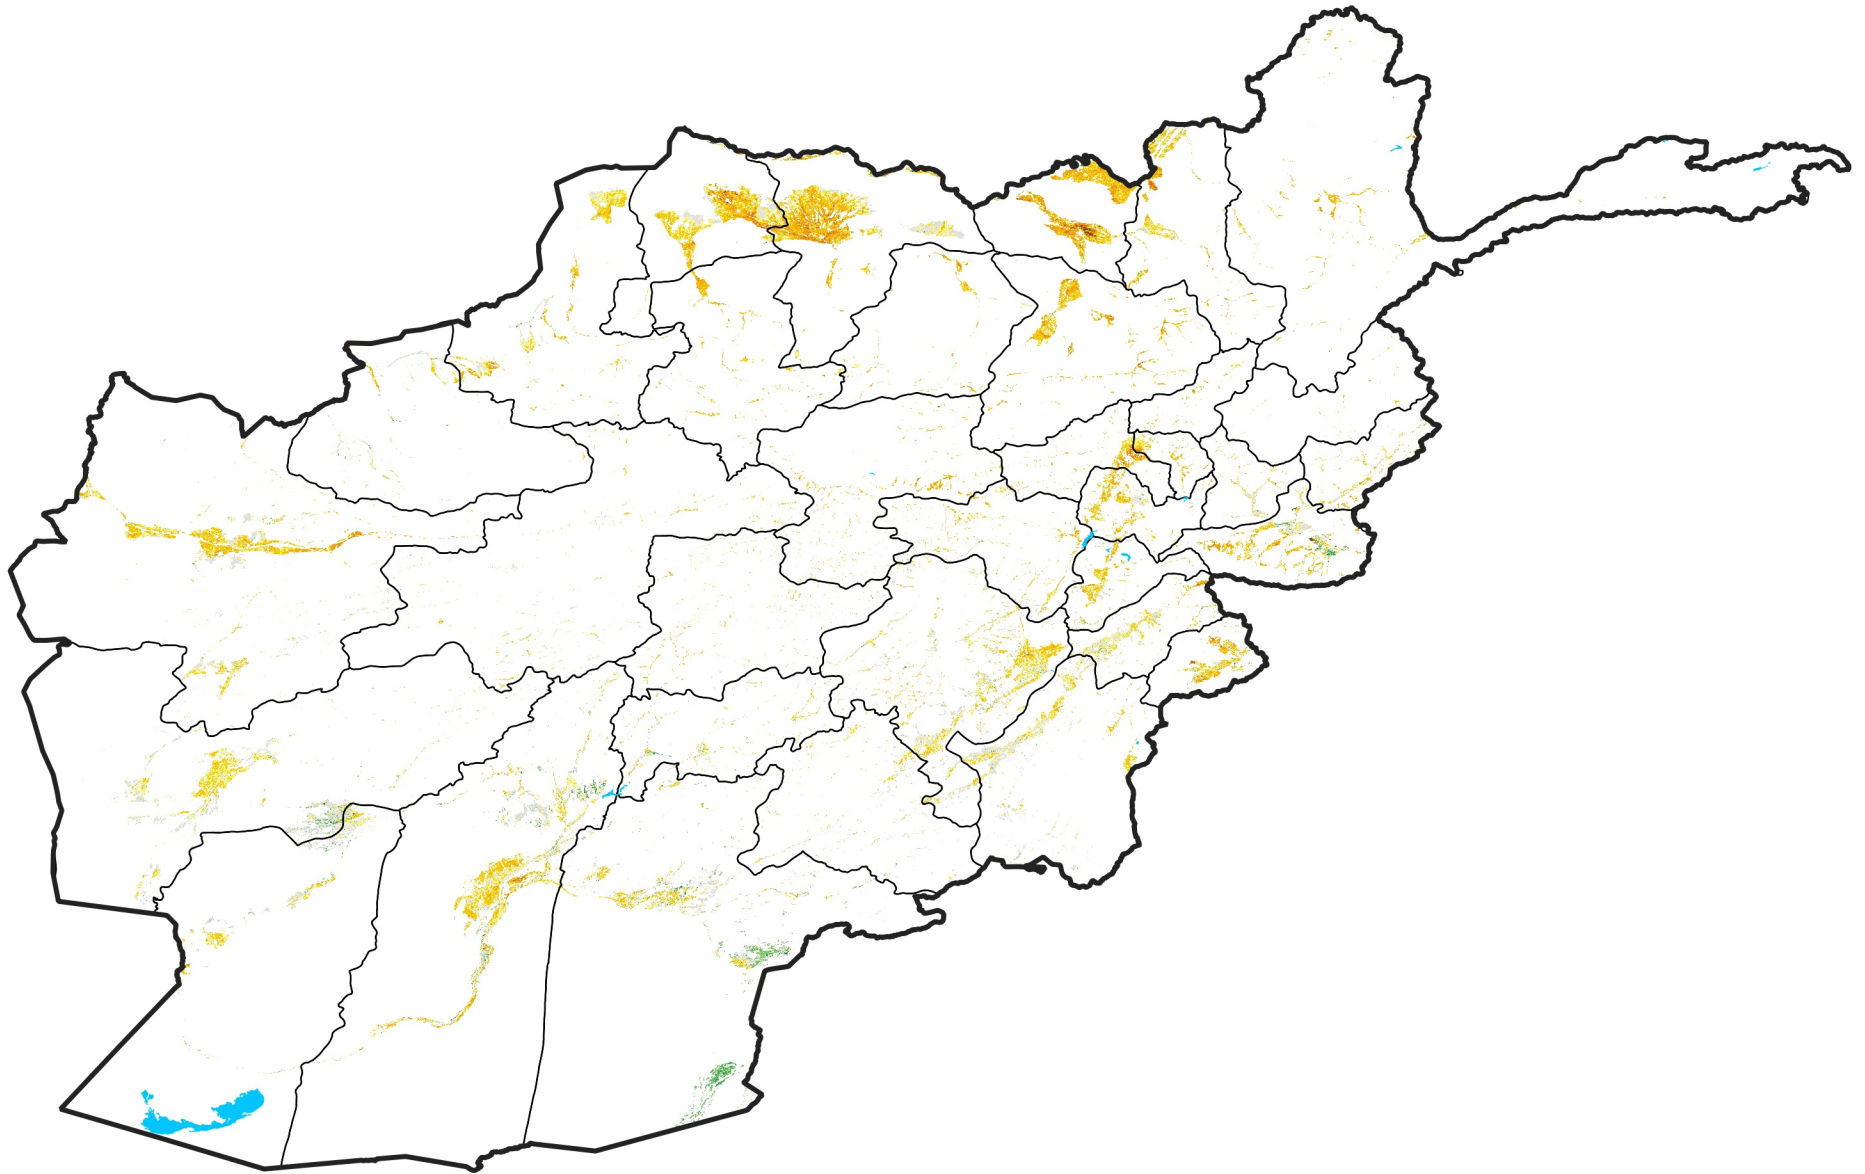

Afghanistan Irrigated Agricultural Areas

Percent of Mean NDVI

2008 / mean (2003 - 2022)

Period 27 / September 21 - 30, 2008

Percent of Normal