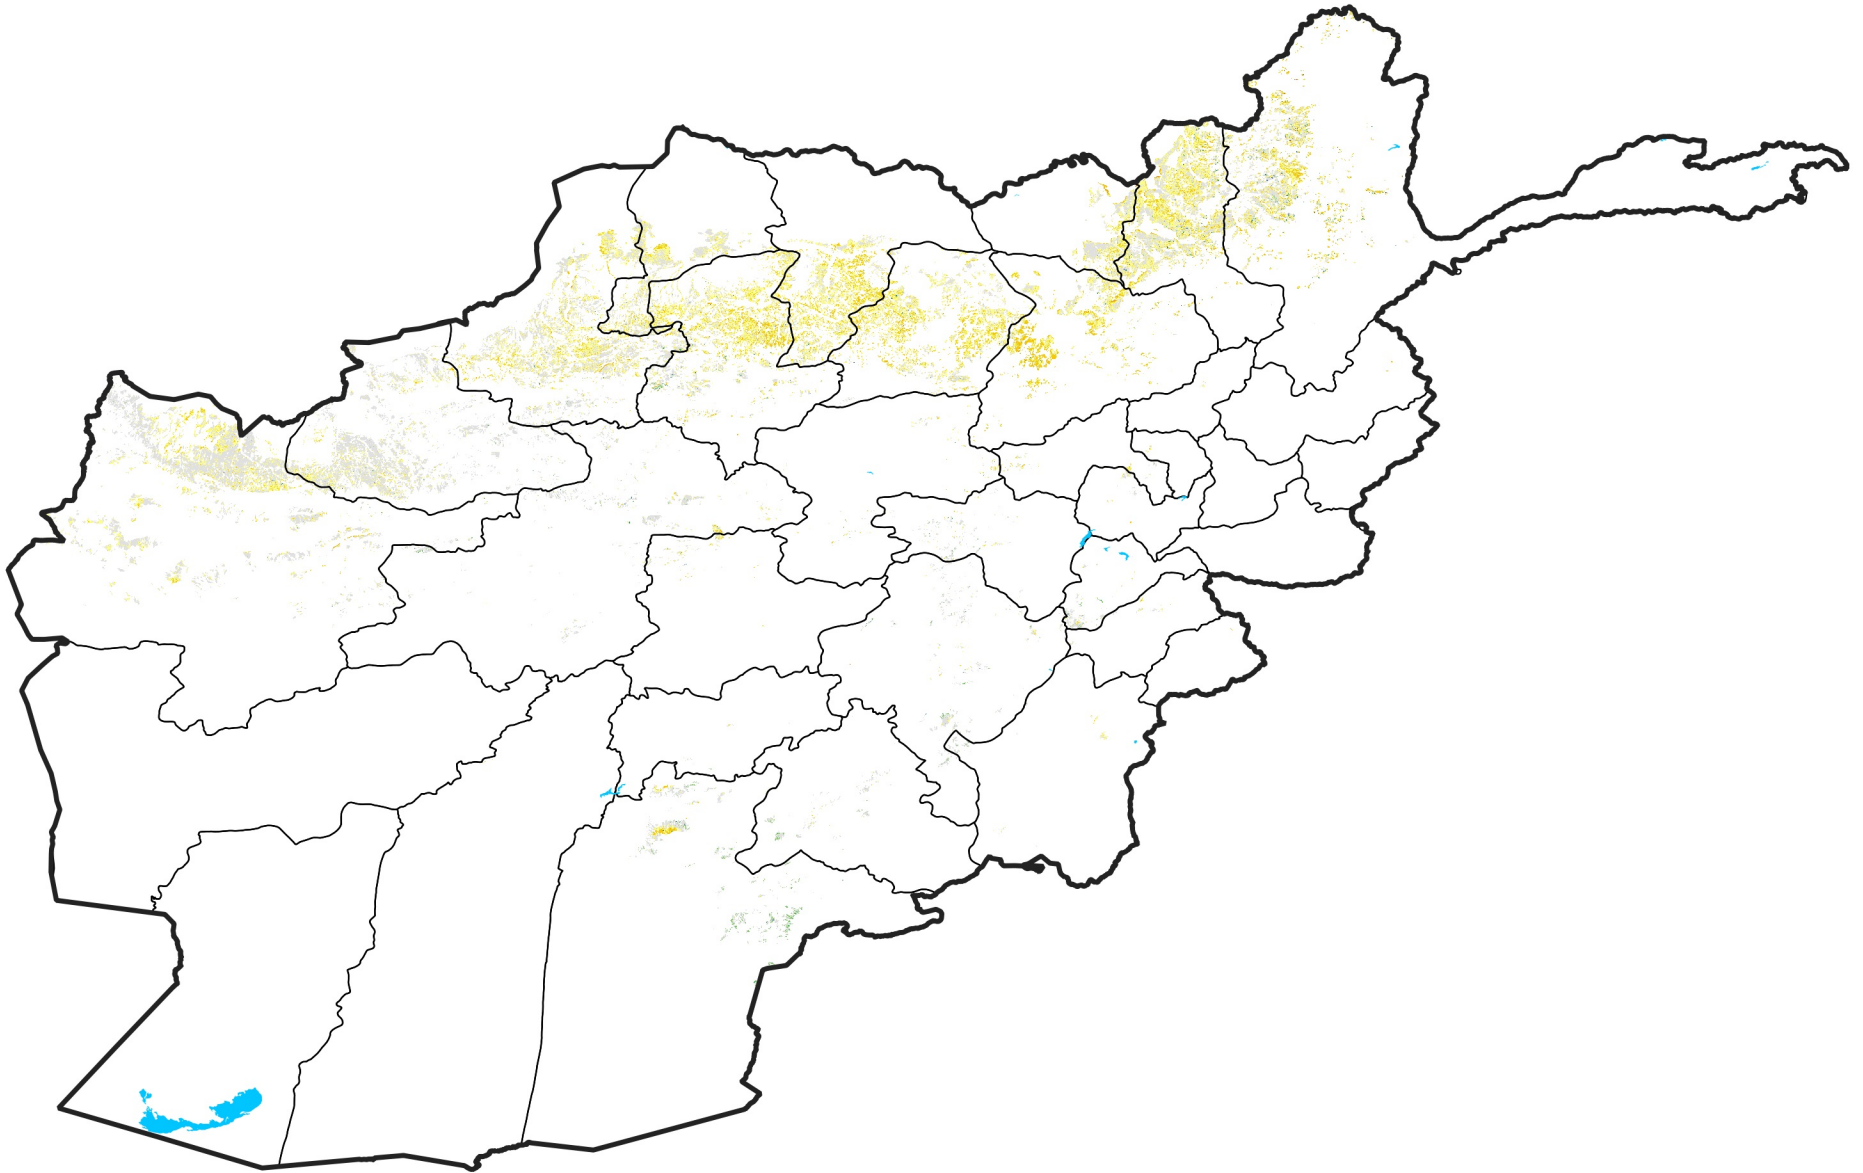

Afghanistan Rainfed Agricultural Areas

Percent of Mean NDVI

2008 / mean (2003 - 2022)

Period 29 / October 11 - 20, 2008

Percent of Normal