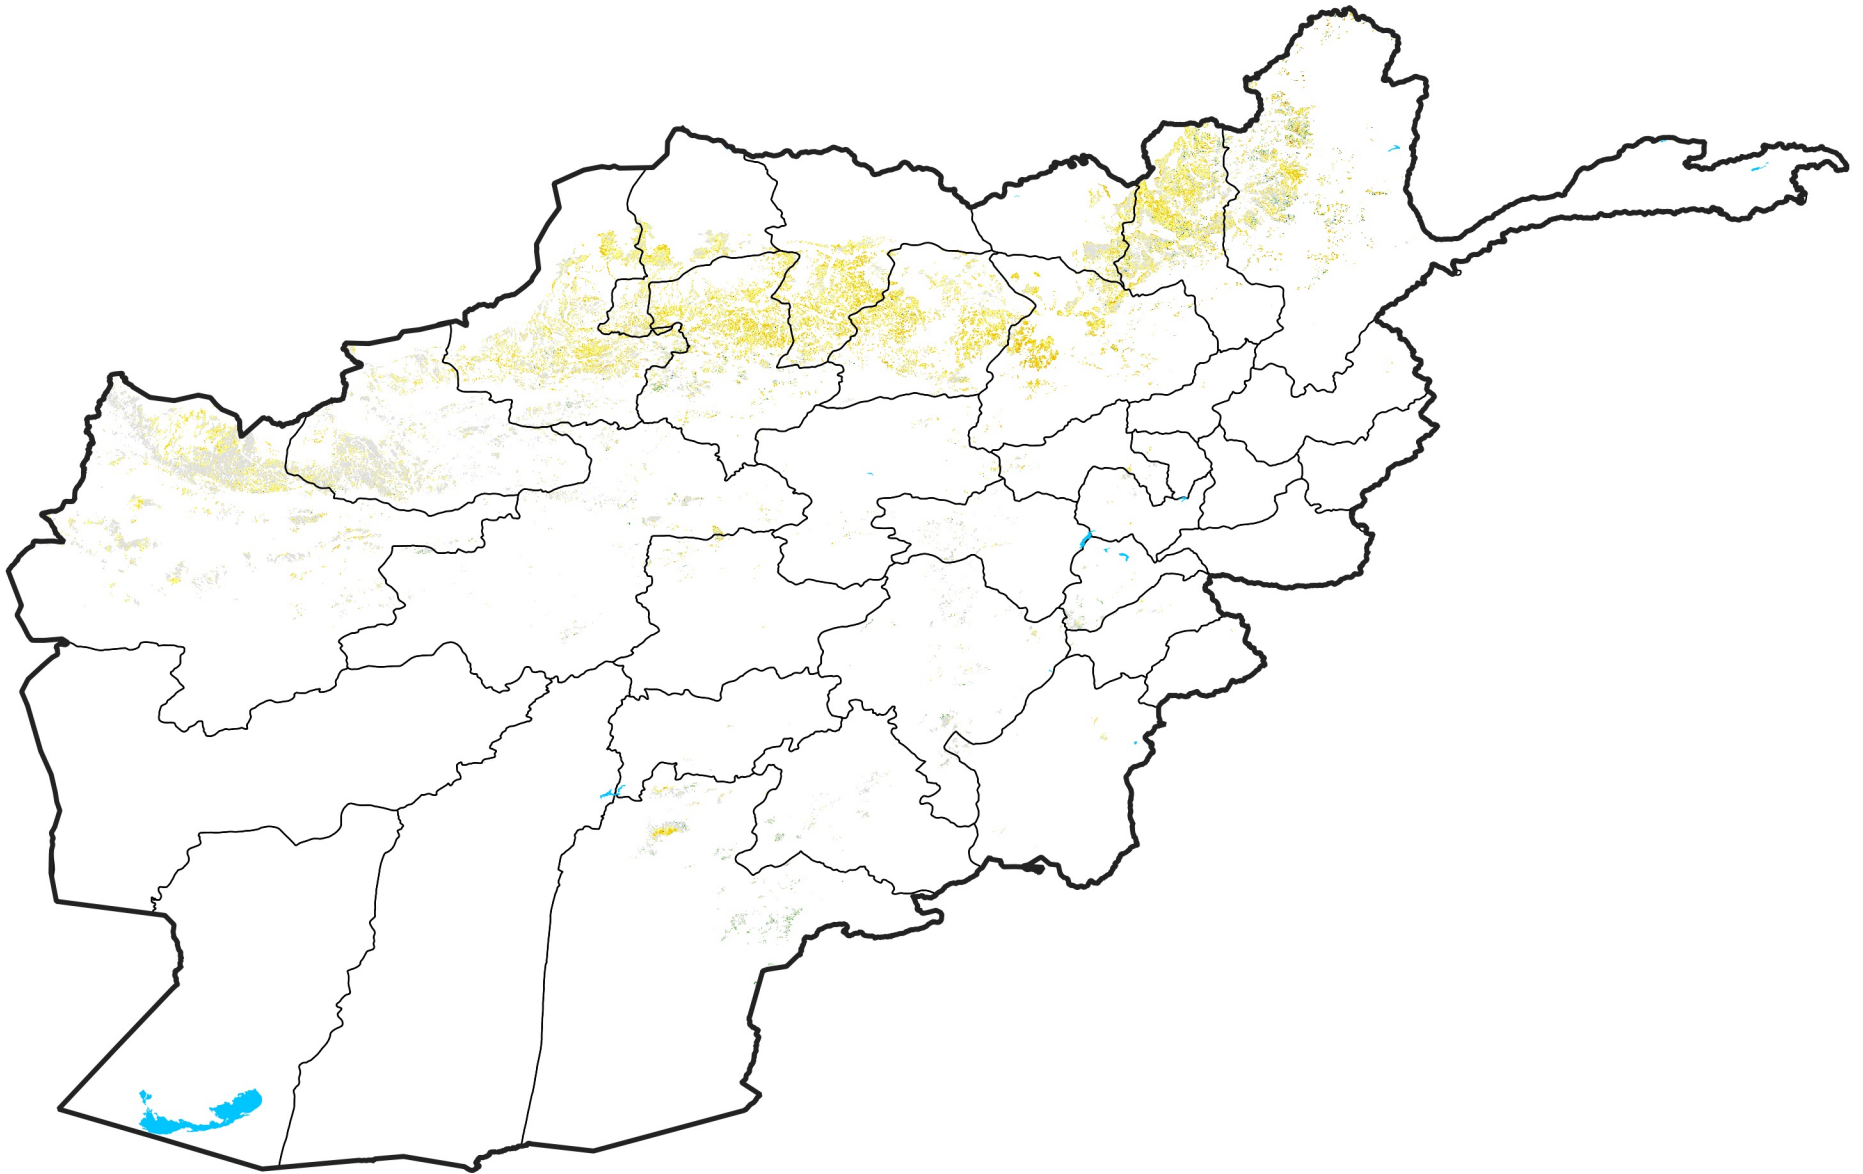

Afghanistan Rainfed Agricultural Areas

Percent of Mean NDVI

2008 / mean (2003 - 2022)

Period 30 / October 21 - 31, 2008

Percent of Normal