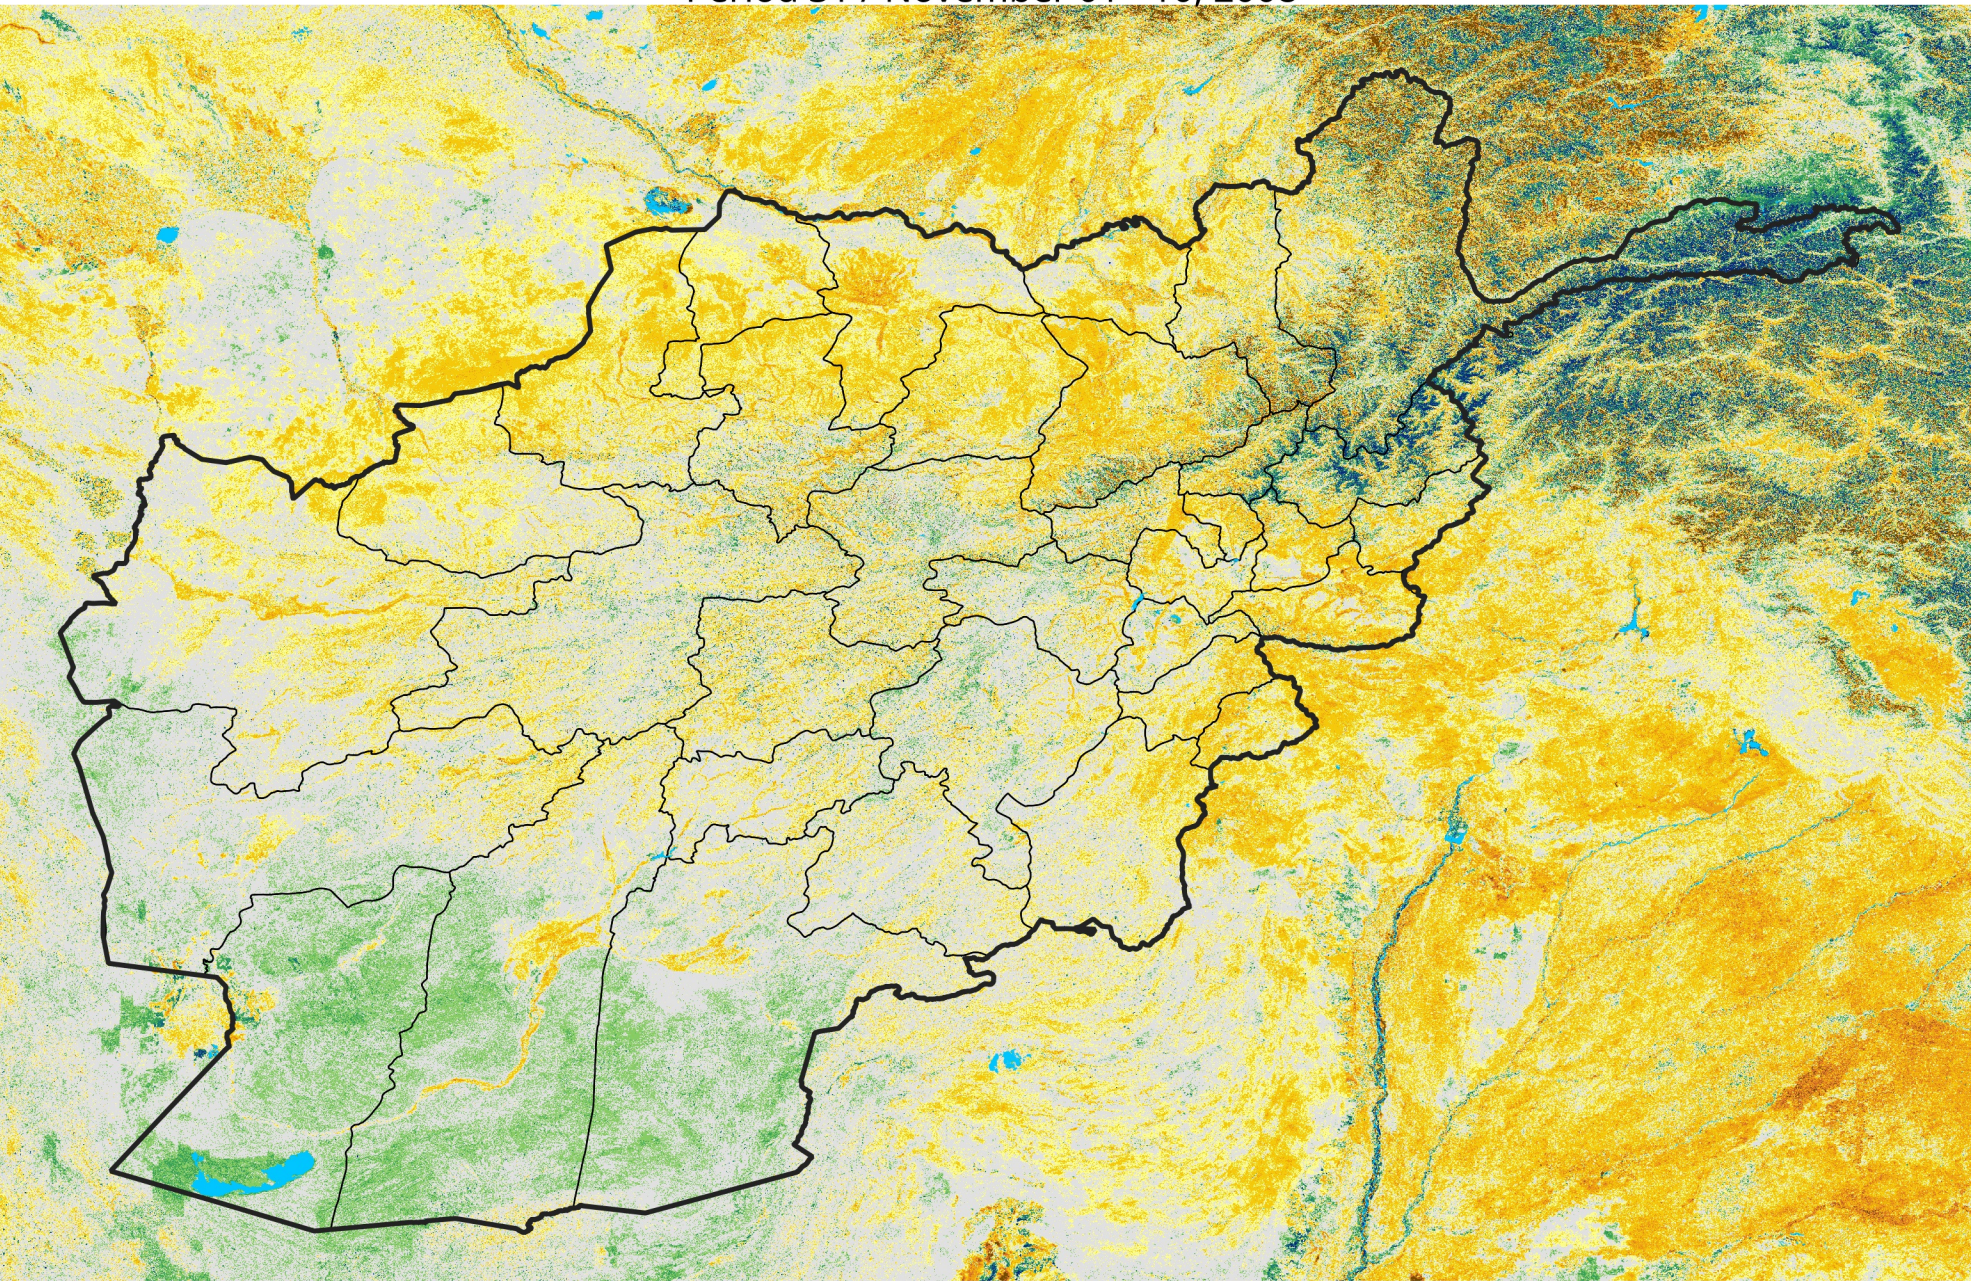

Afghanistan

Percent of Mean NDVI

2008 / mean (2003 - 2022)

Period 31 / November 01 - 10, 2008

Percent of Normal