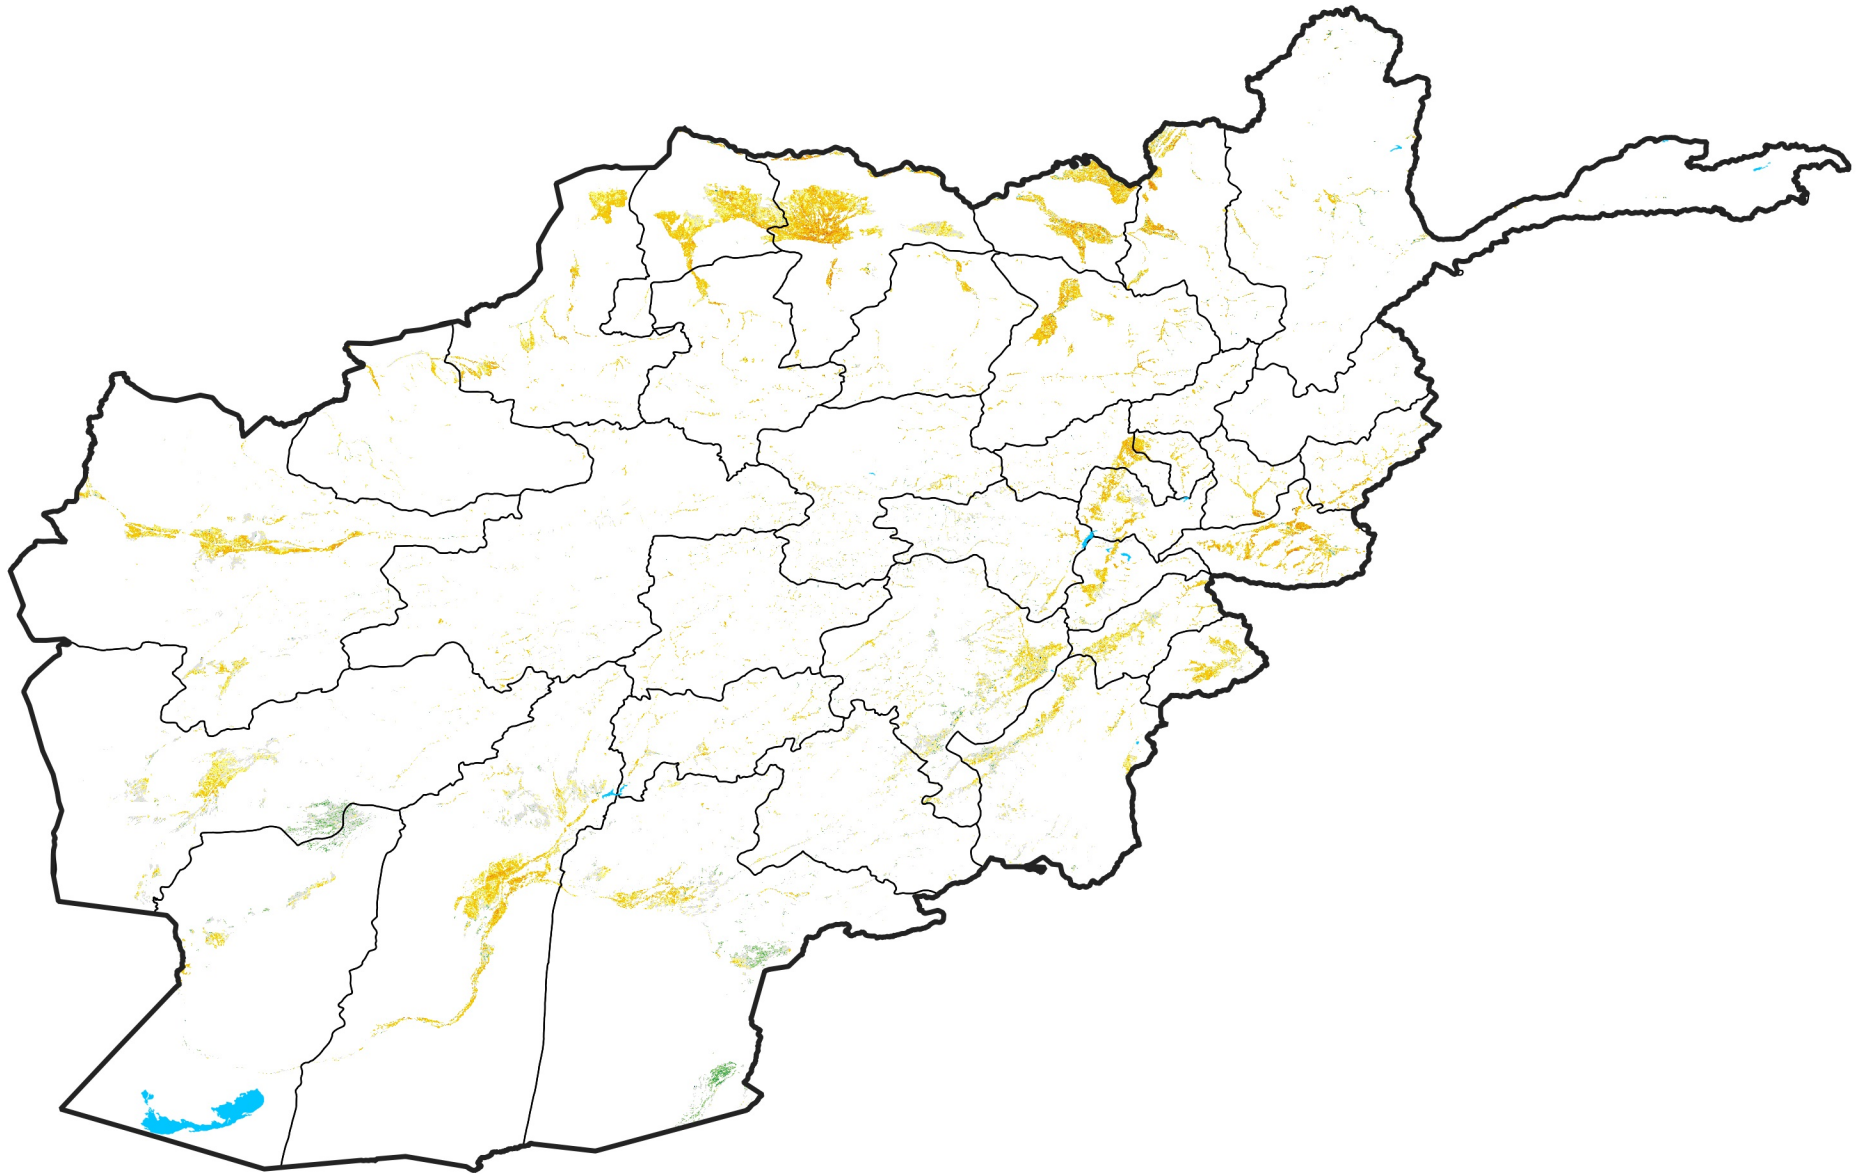

Afghanistan Irrigated Agricultural Areas

Percent of Mean NDVI

2008 / mean (2003 - 2022)

Period 31 / November 01 - 10, 2008

Percent of Normal