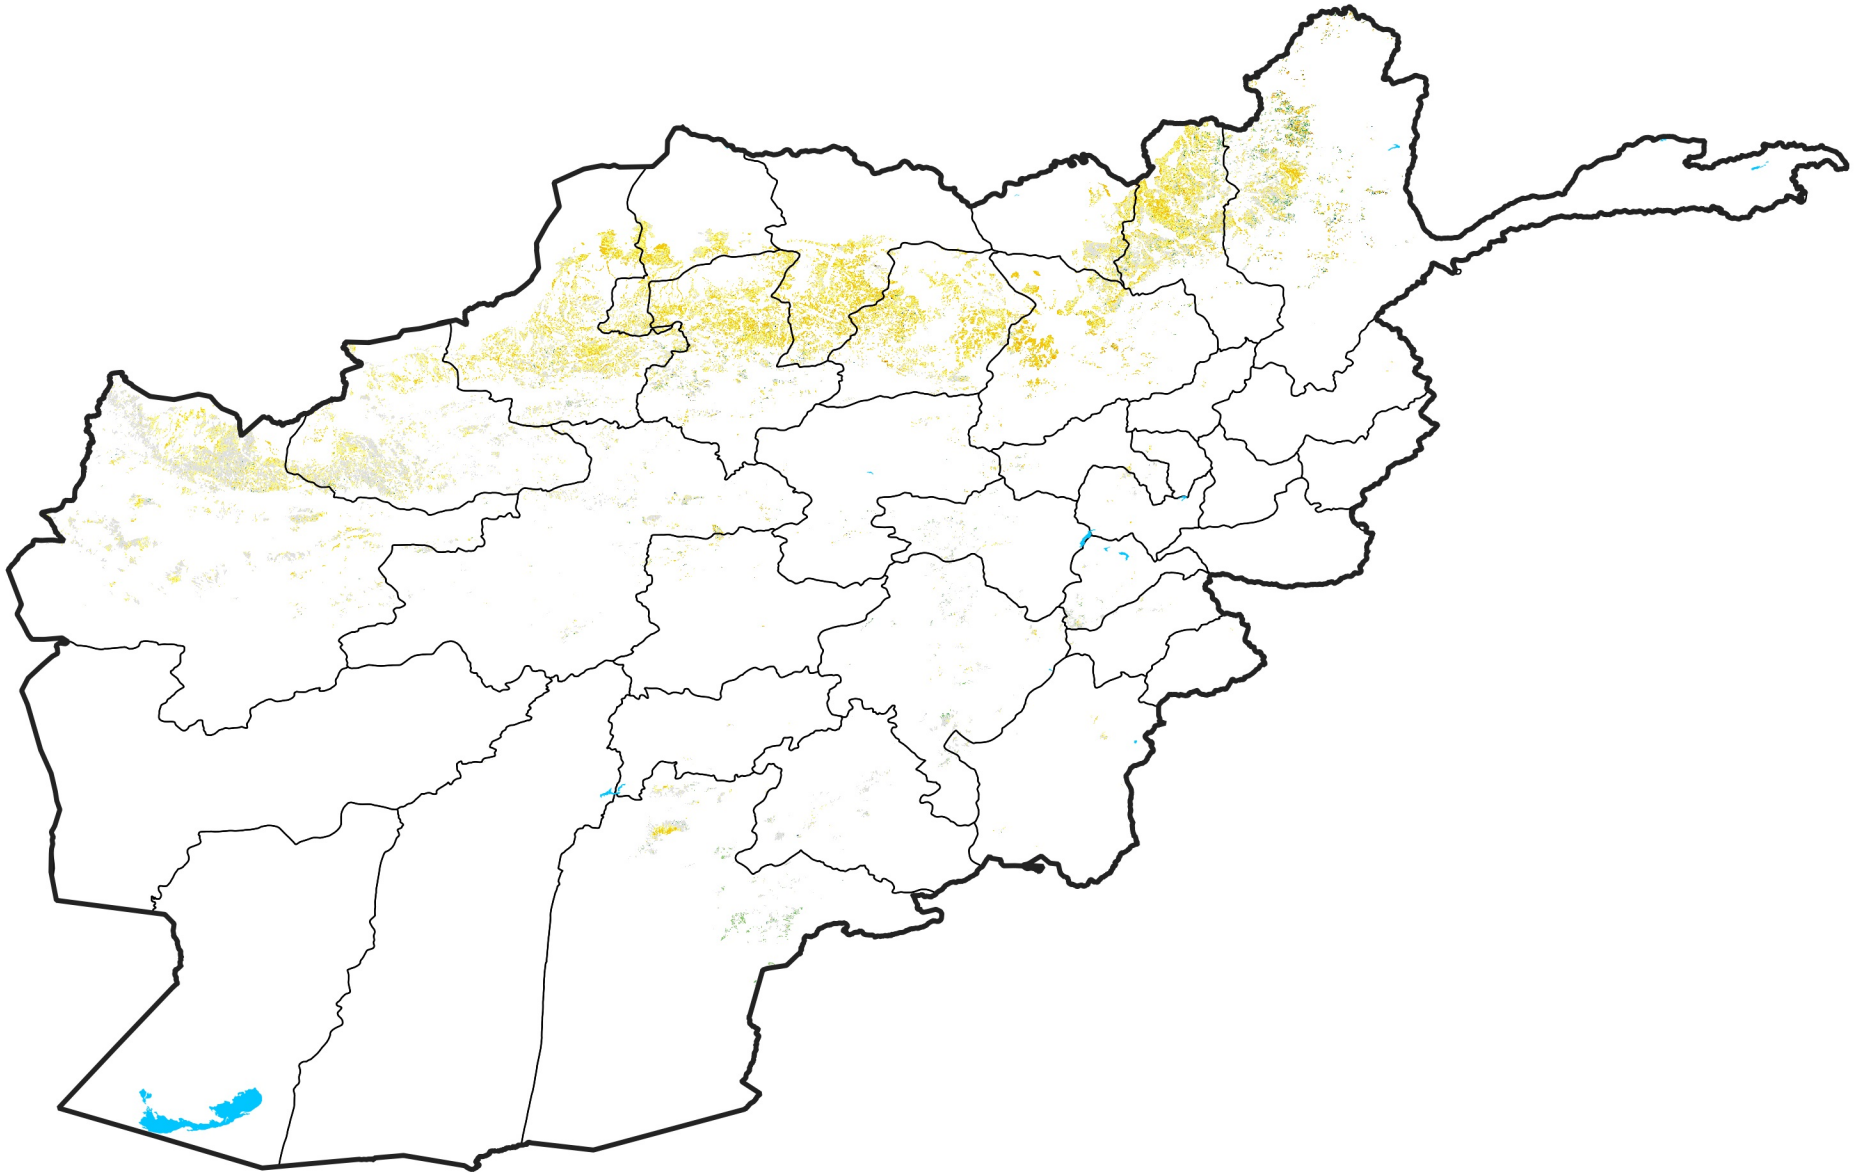

Afghanistan Rainfed Agricultural Areas

Percent of Mean NDVI

2008 / mean (2003 - 2022)

Period 31 / November 01 - 10, 2008

Percent of Normal