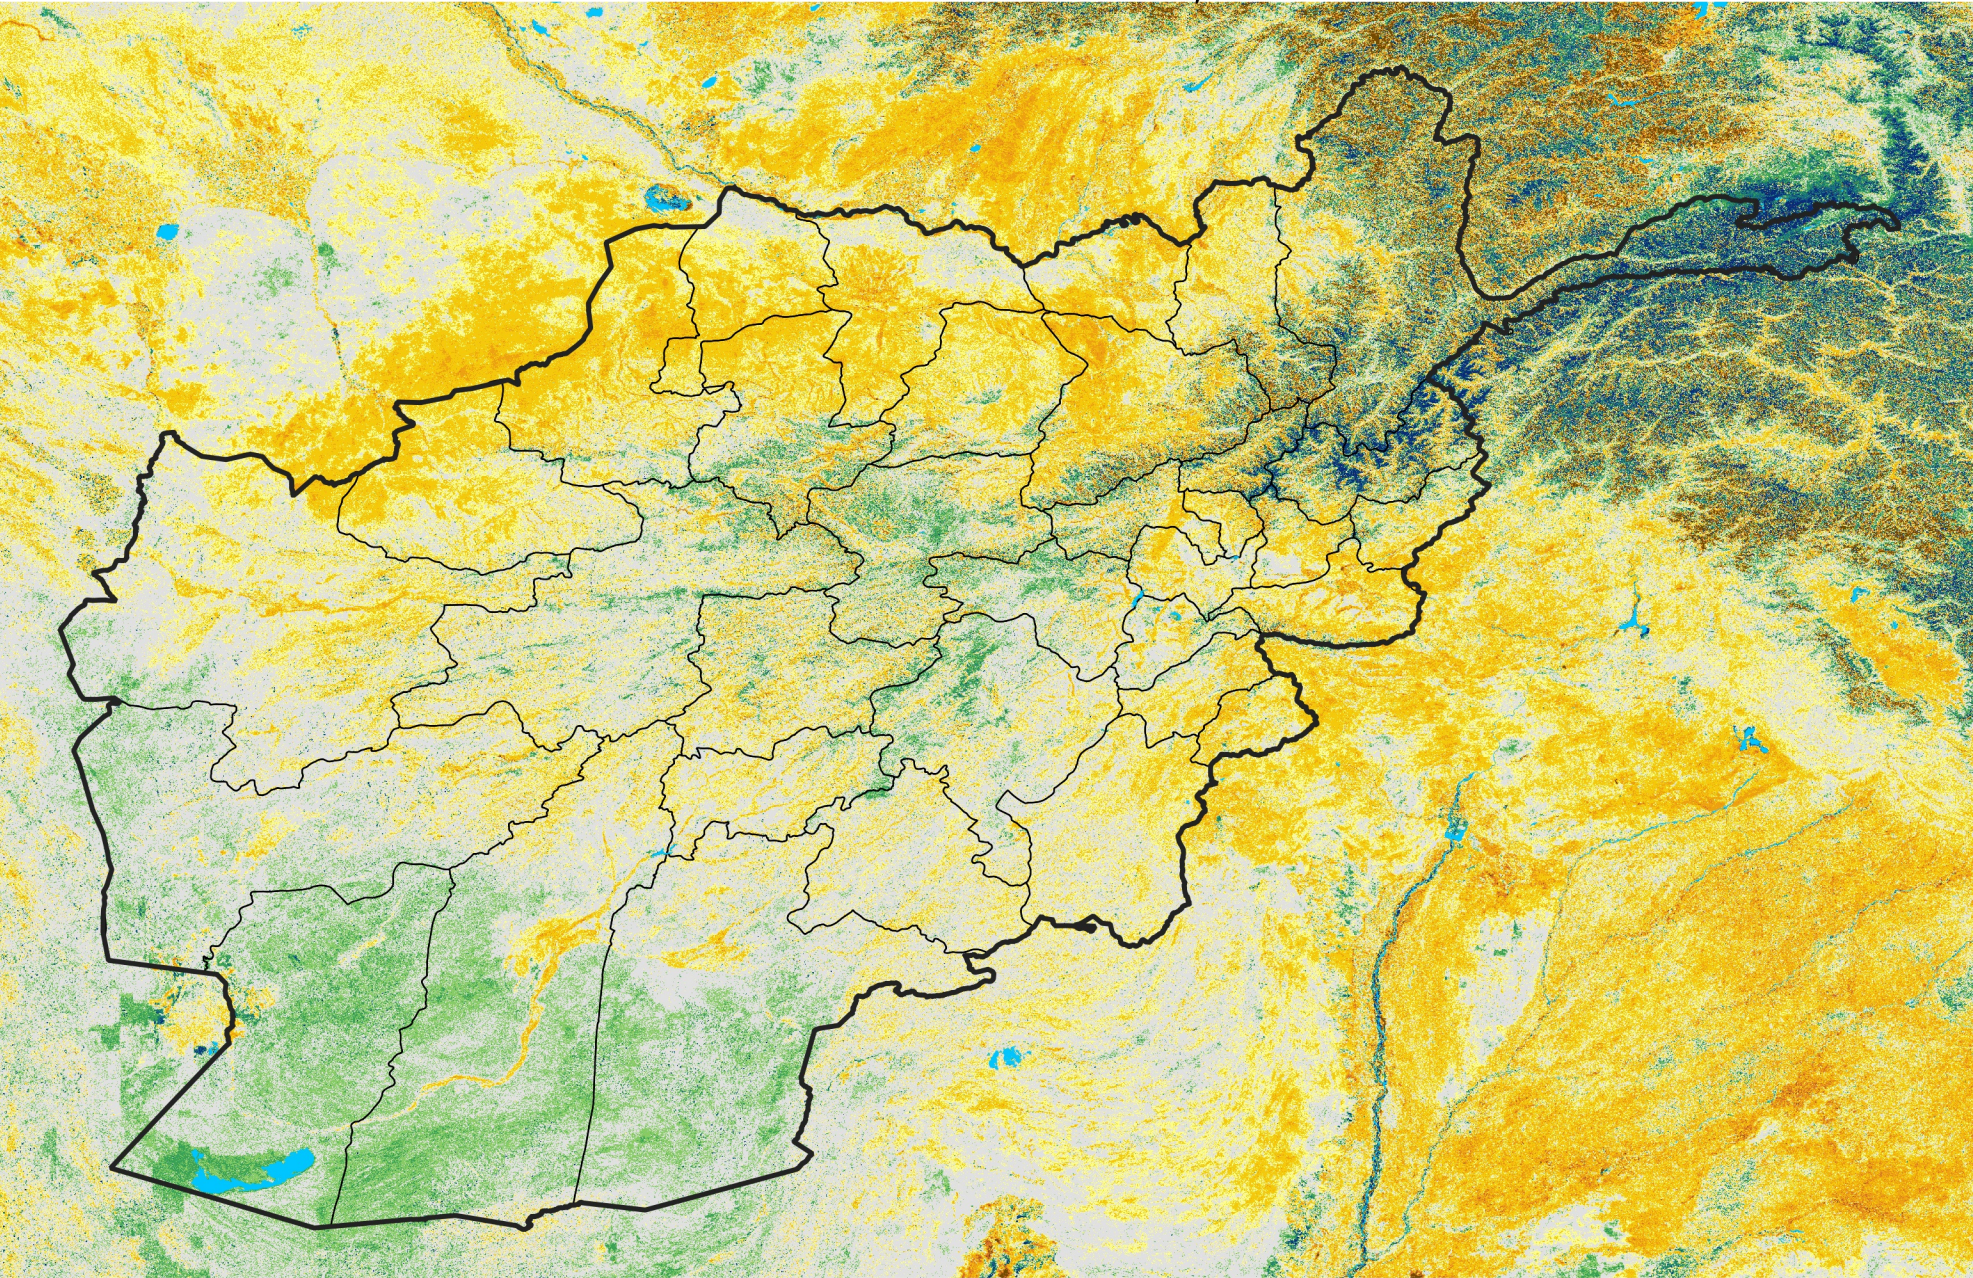

Afghanistan

Percent of Mean NDVI

2008 / mean (2003 - 2022)

Period 32 / November 11 - 20, 2008

Percent of Normal